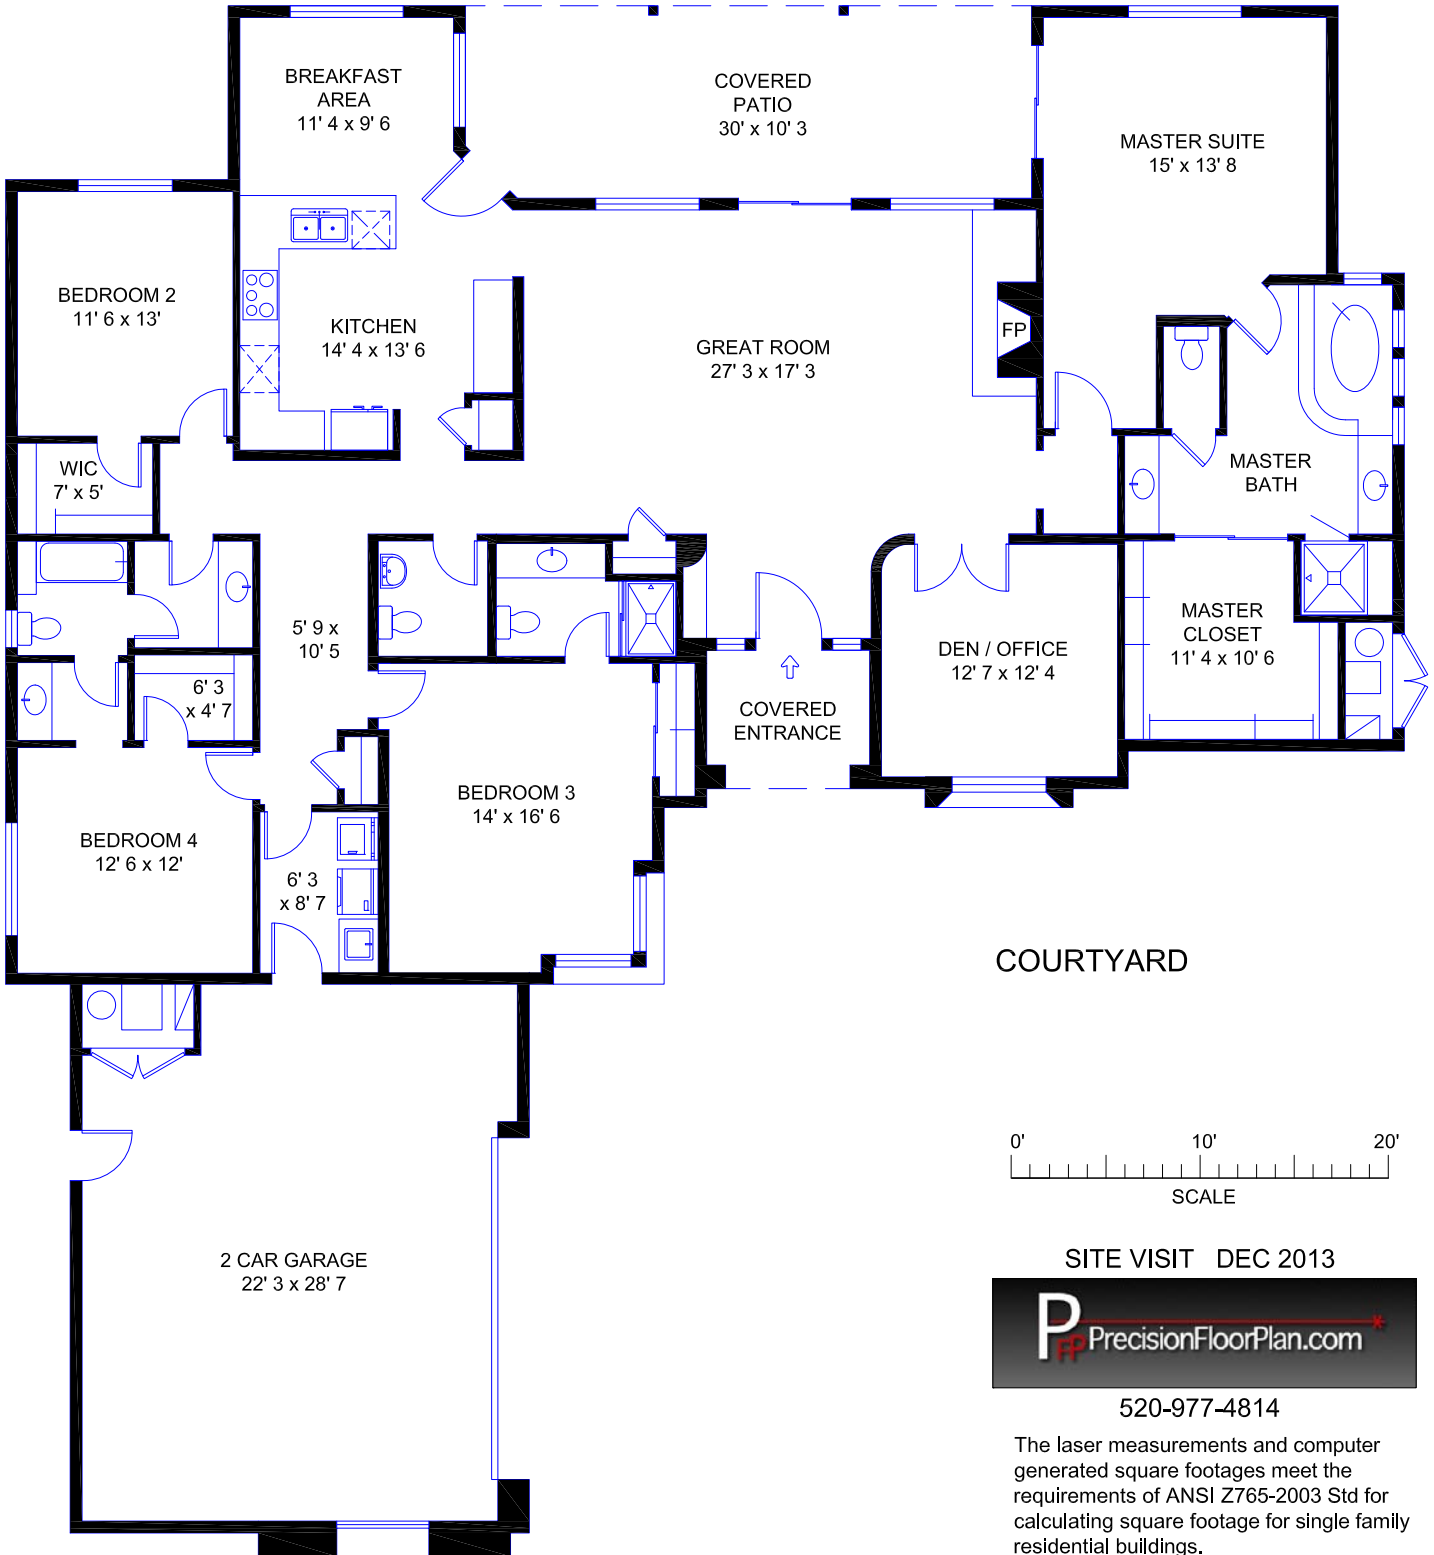

4955 E. Pie Allen Court
Tucson, AZ 85712

LIVING AREA 2882 SF

Presented by:
Janell Jellison
Long Realty Company
520-918-5469

COURTYARD

SITE VISIT DEC 2013

PrecisionFloorPlan.com

520-977-4814

The laser measurements and computer generated square footages meet the requirements of ANSI Z765-2003 Std for calculating square footage for single family residential buildings.