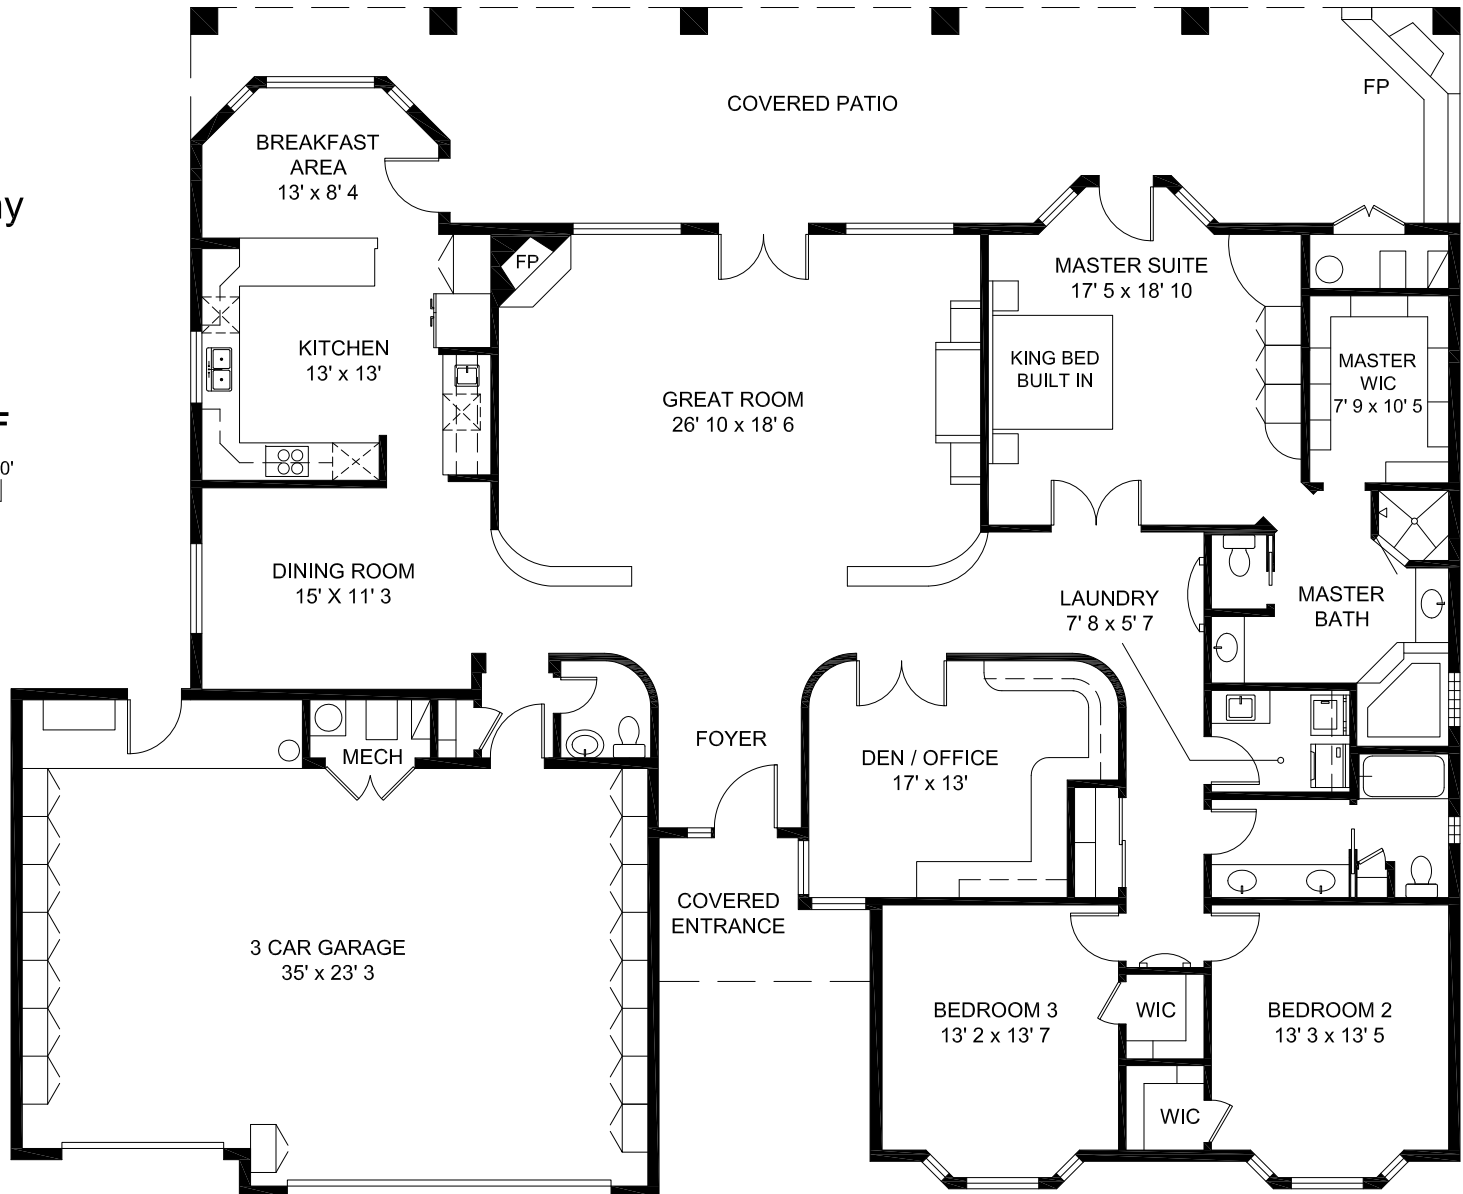

11410 E. Placita Rancho Grande
Tucson, AZ 85730

GAS
GRILL

WATER
FEATURE

SPA / POOL

Presented by:
Vinny Yackanin
Long Realty Company
520-918-2409

LIVING AREA 2979 SF

SITE VISIT DEC 2012

520-977-4814

The laser measurements and computer generated square footages meet the requirements of ANSI Z765-2003 Std for calculating square footage for single family residential buildings.