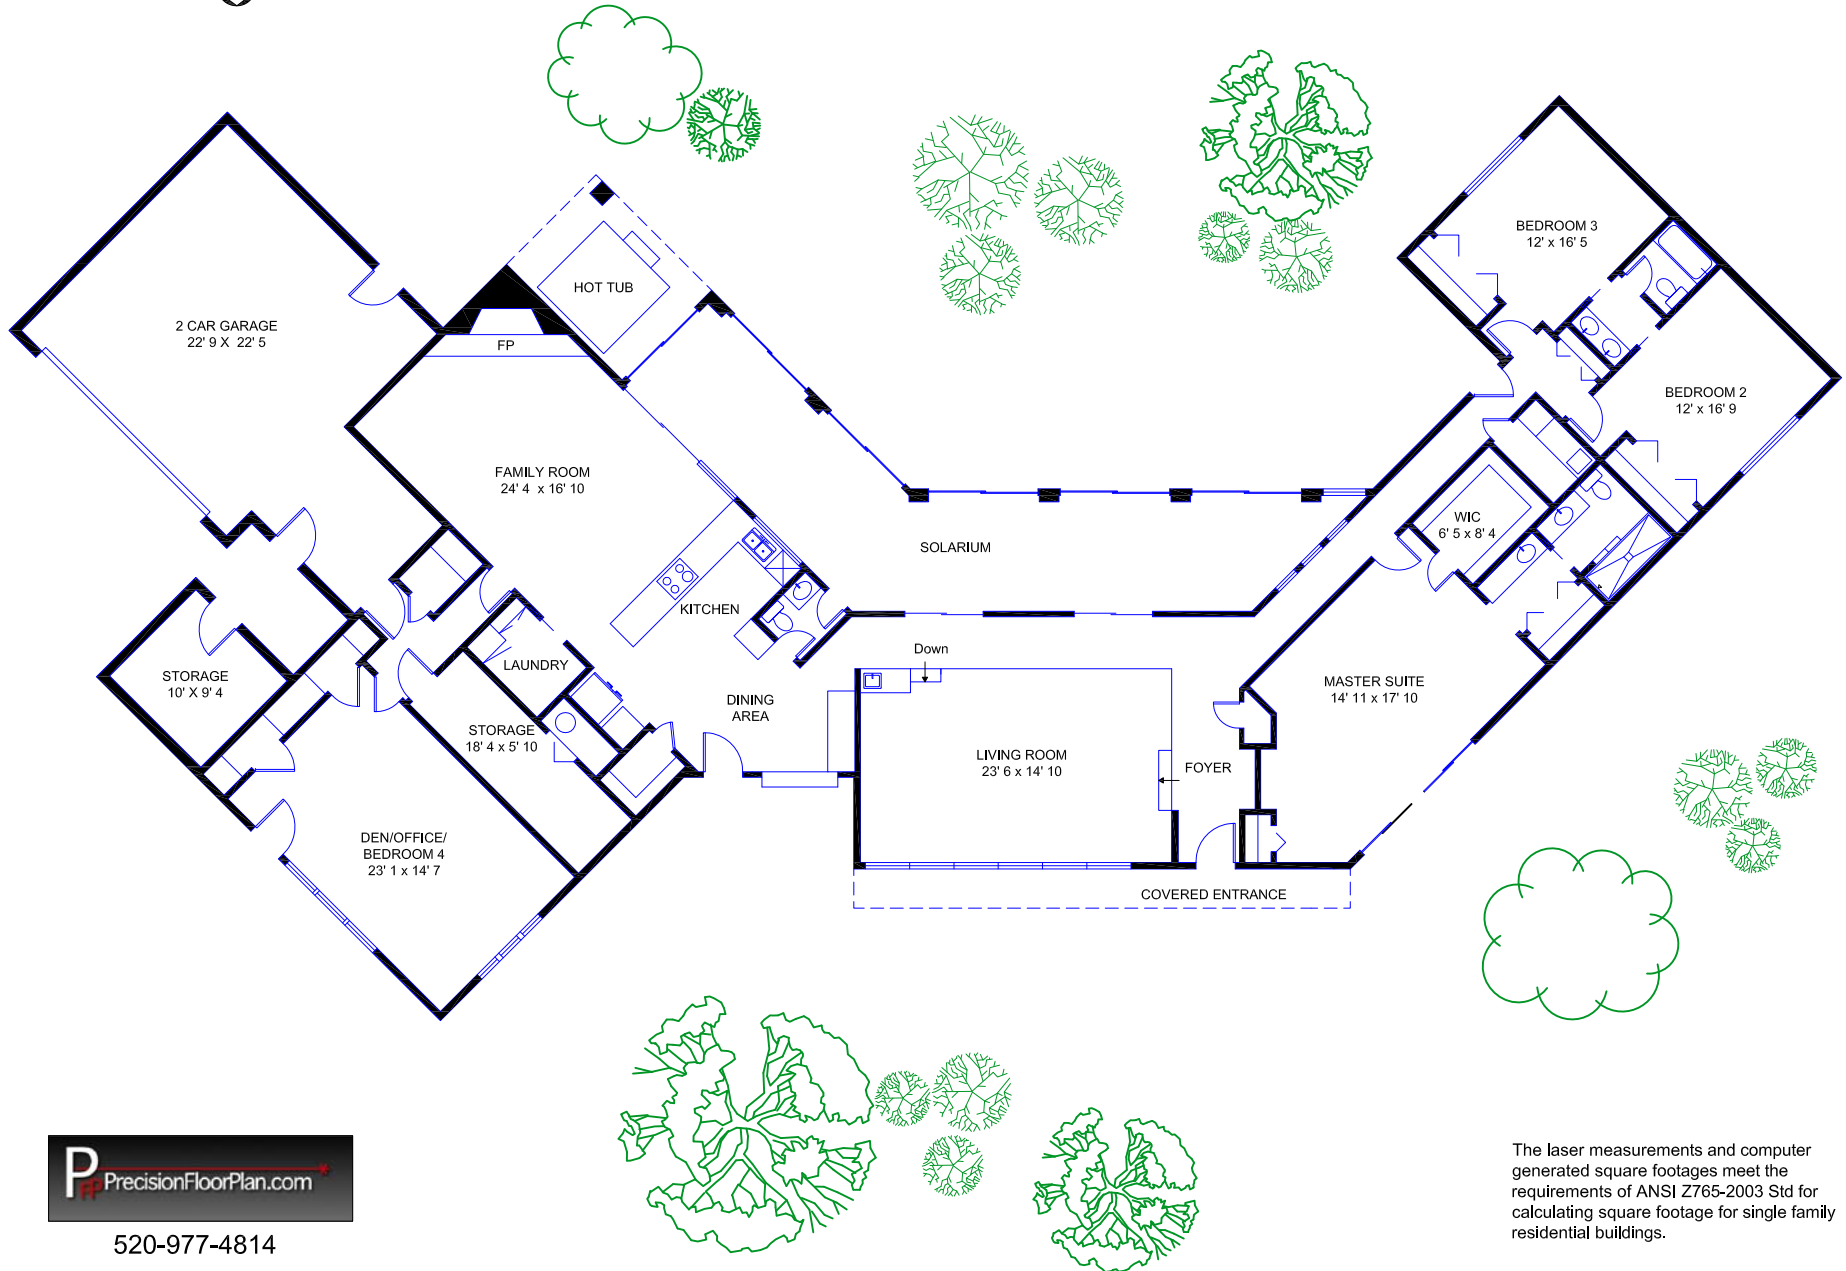

3151 N. San Remo Pl  
Tucson, AZ 85715

Living Area 3832 SF

Presented by:  
Madeline Friedman, ABR, CRS, GRI  
Long Realty Company  
520-918-4808

520-977-4814

The laser measurements and computer generated square footages meet the requirements of ANSI Z765-2003 Std for calculating square footage for single family residential buildings.