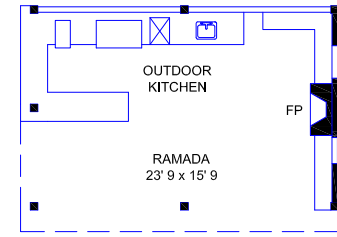

2635 N. Camino Principal
Tucson, AZ 85715

Presented by:
Rick Murphy
Long Realty Company
520-307-2058

Living Area 3824 SF

The laser measurements and computer generated square footages meet the requirements of ANSI Z765-2003 Std for calculating square footage for single family residential buildings.