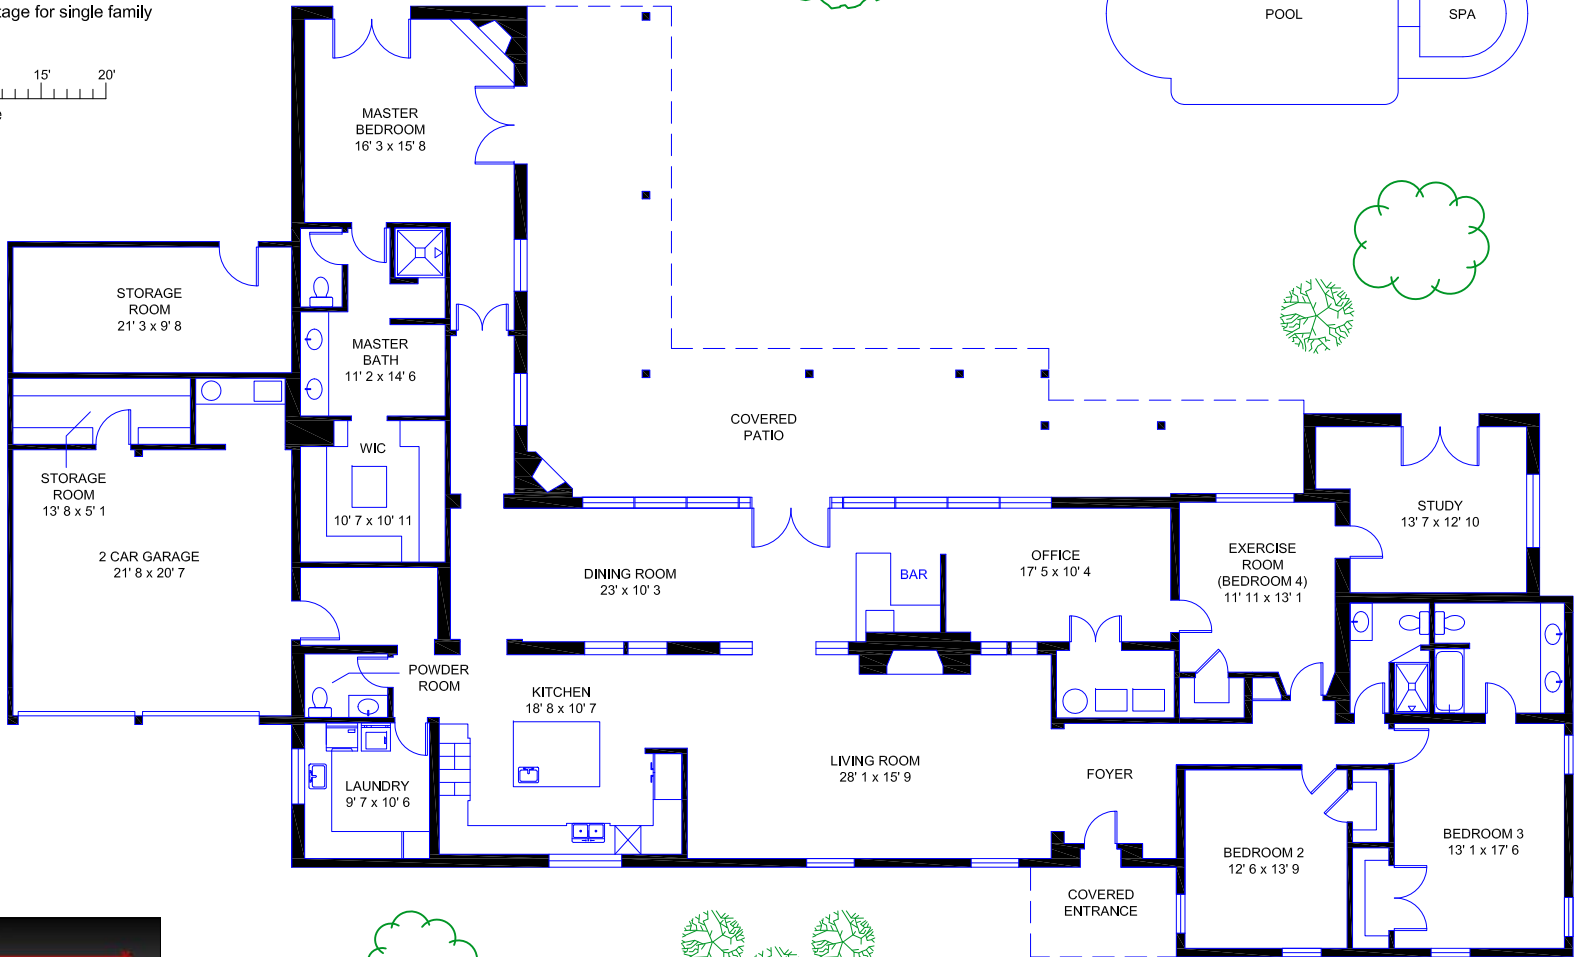

2635 N. Camino Principal
Tucson, AZ 85715

Presented by:
Rick Murphy
Long Realty Company
520-307-2058

Living Area 3824 SF

The laser measurements and computer generated square footages meet the requirements of ANSI Z765-2003 Std for calculating square footage for single family residential buildings.