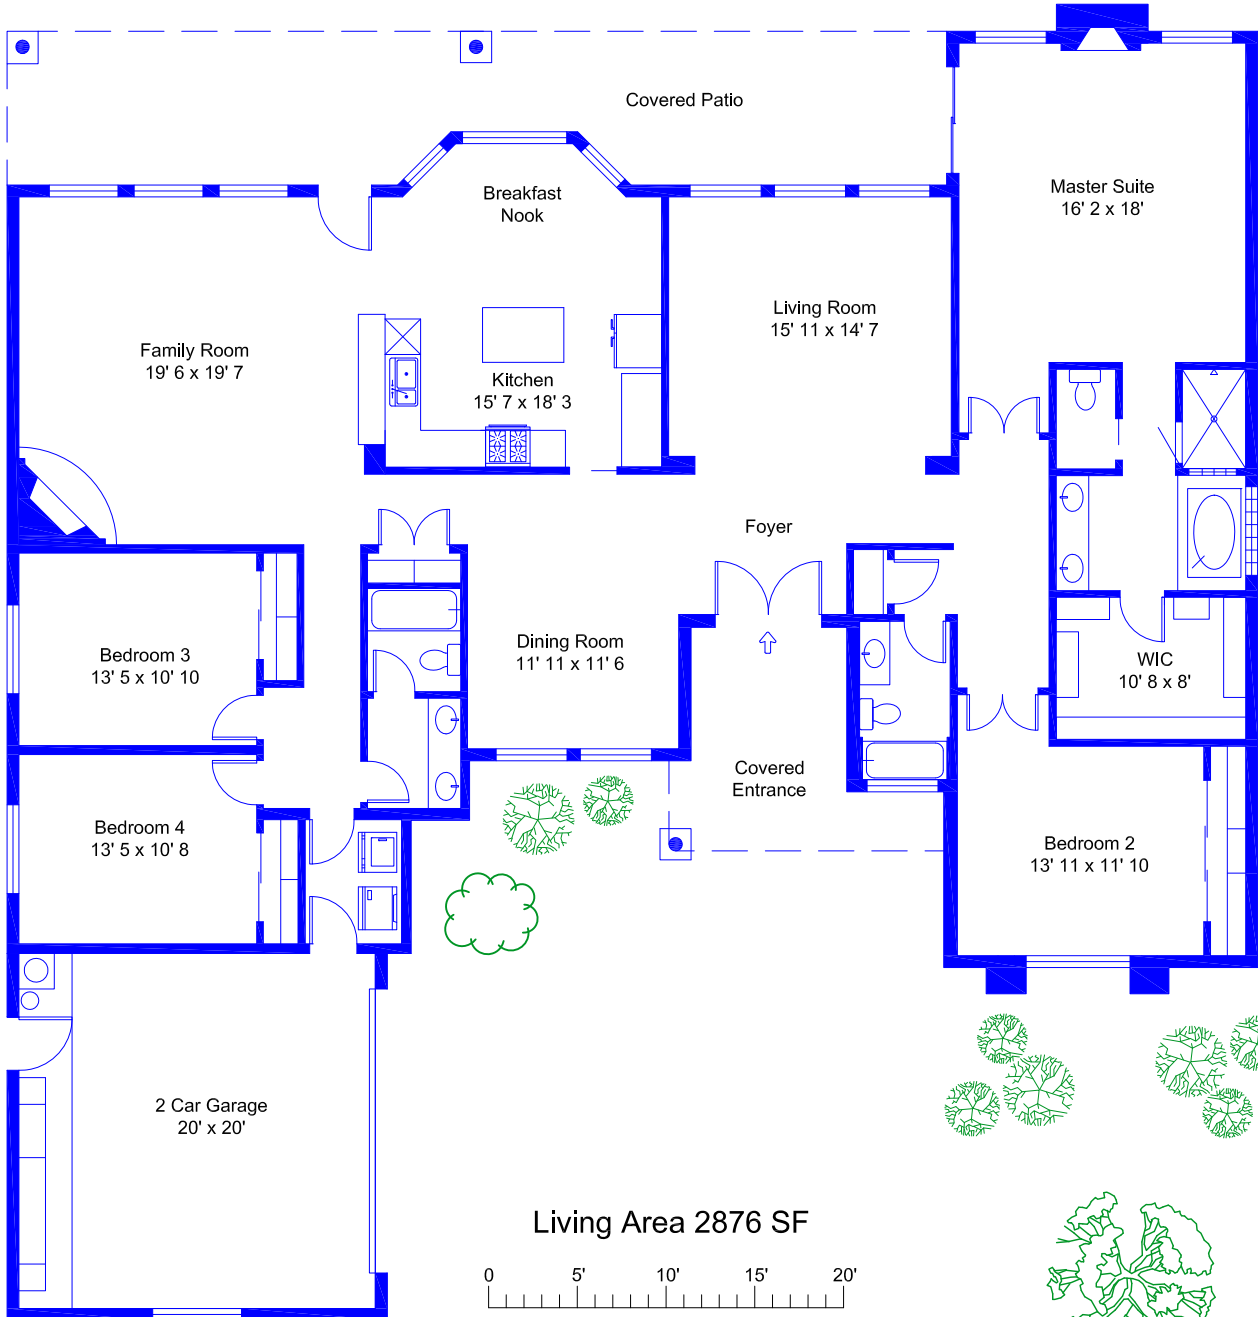

2452 N. Redington Place
Tucson, AZ 85749

Presented by:
Janell Jellison
Long Realty Company
520.918.5469

Pool/Spa

520-977-4814

The laser measurements and computer generated square footages meet the requirements of ANSI Z765-2003 Std for calculating square footage for single family residential buildings.