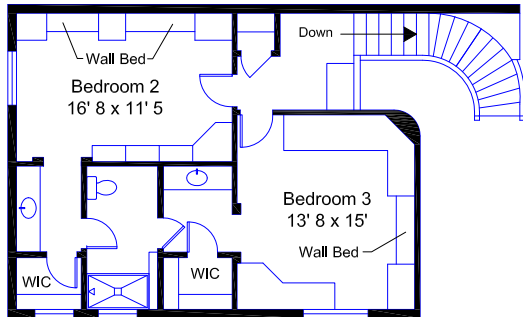

37113 S. Desert Sky Lane
Tucson, AZ 85739

Presented by:
Tom Lois
Long Realty Company
520-271-2716

Main Level	2531 SF
Upper Level	801 SF
Casita	325 SF
Total Living Area	3657 SF

The laser measurements and computer generated square footages meet the requirements of ANSI Z765-2003 Std for calculating square footage for single family residential buildings.