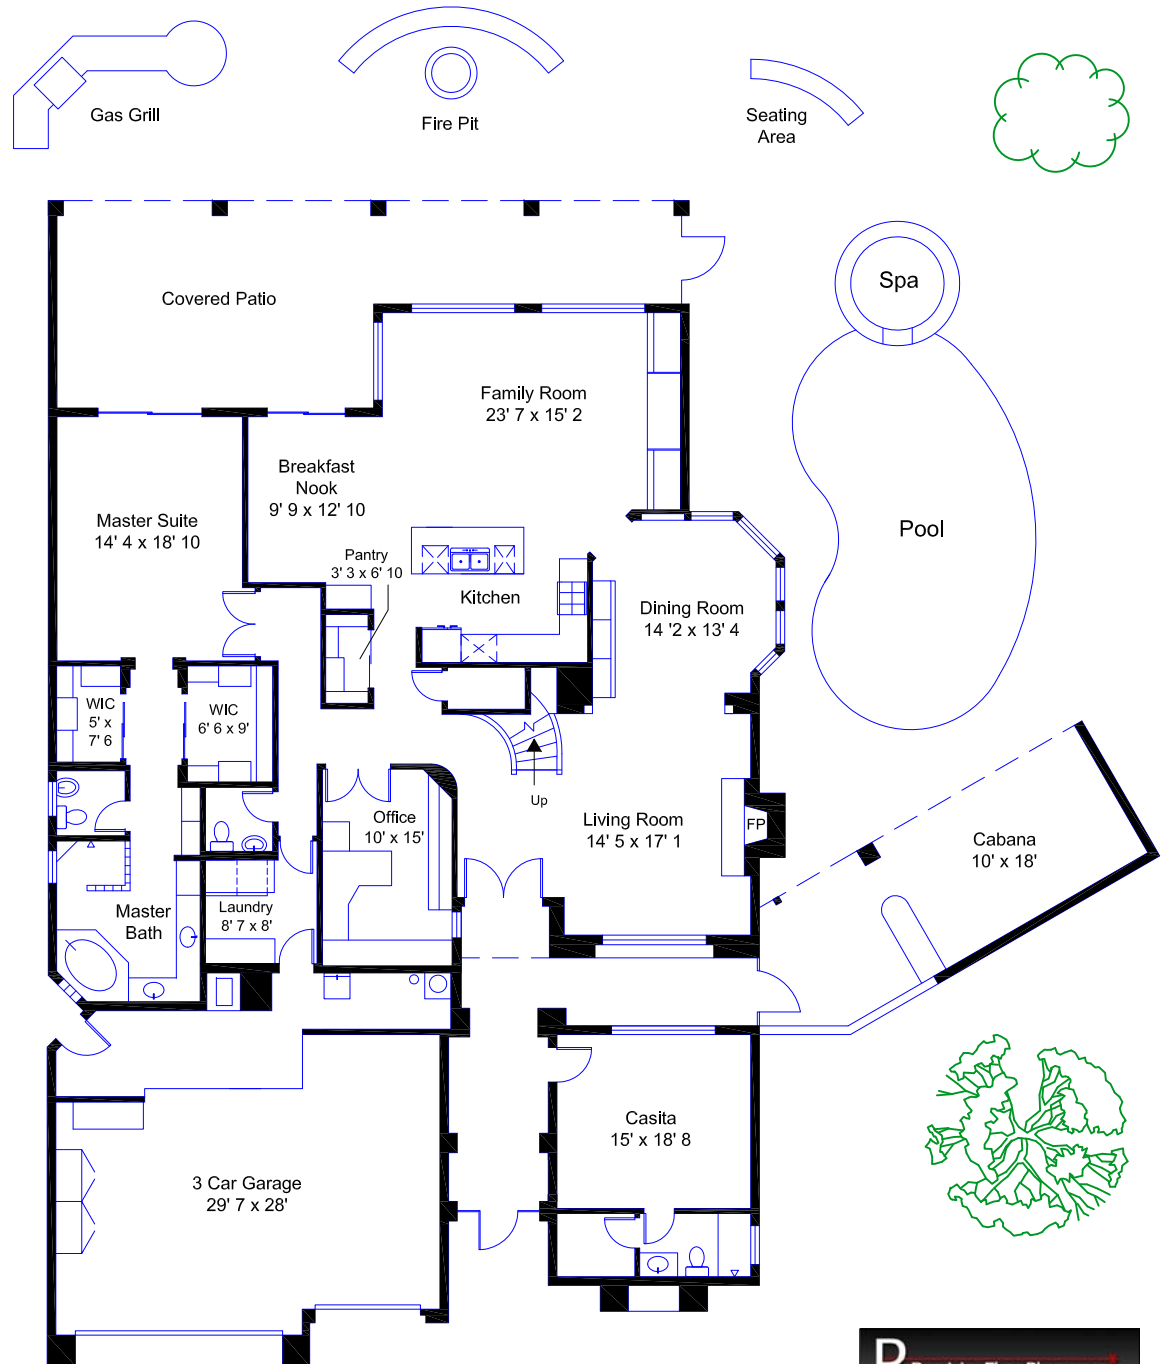

37113 S. Desert Sky Lane
Tucson, AZ 85739

Presented by:
Tom Lois
Long Realty Company
520-271-2716

Main Level	2531 SF
Upper Level	801 SF
Casita	325 SF
Total Living Area	3657 SF

The laser measurements and computer generated square footages meet the requirements of ANSI Z765-2003 Std for calculating square footage for single family residential buildings.