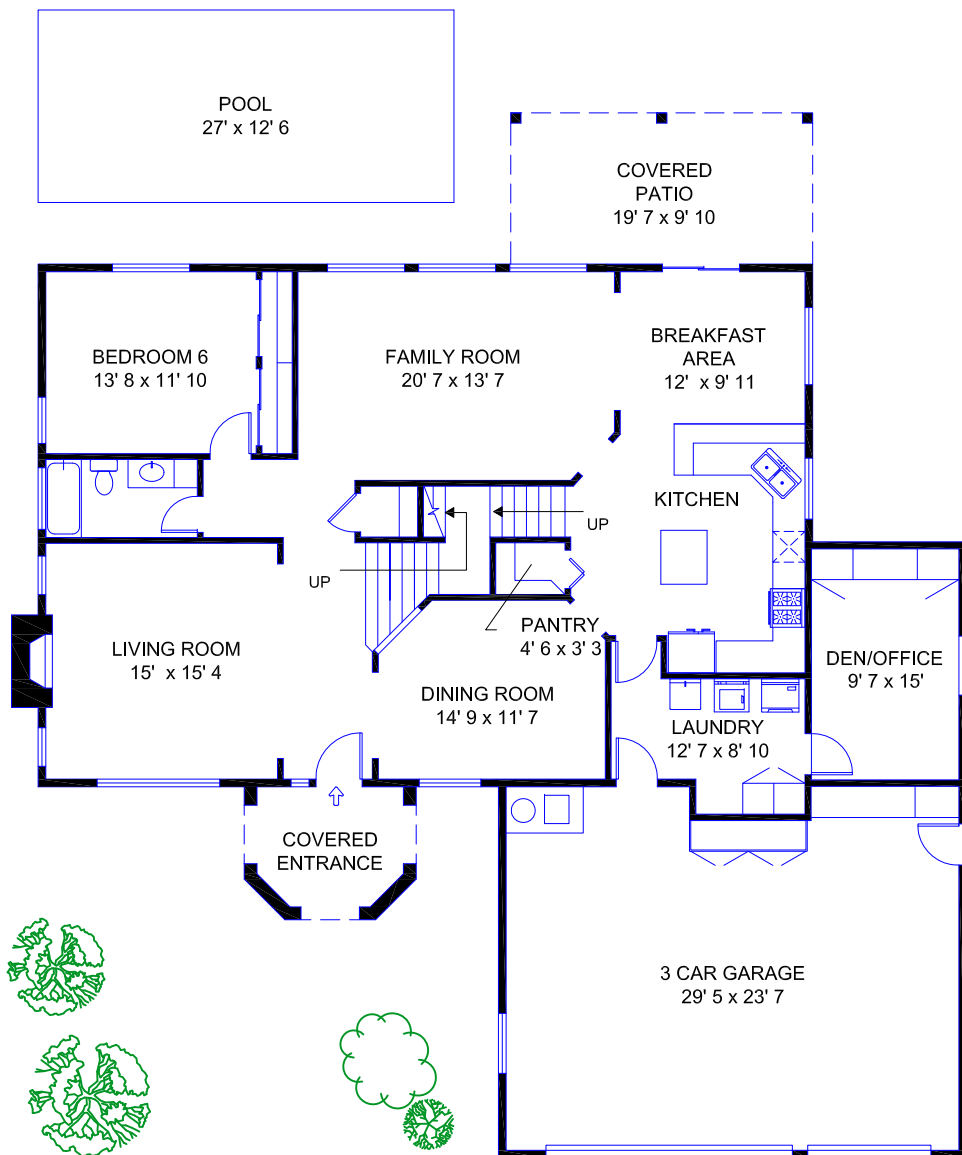

12565 N. Copper Queen Way  
Oro Valley, AZ 85755

Presented by:  
Mary Showalter  
Long Realty Company  
520-241-1478

Main Level 1723 SF  
Second Level 1622 SF  
Total Living Area 3345 SF

The laser measurements and computer generated square footages meet the requirements of ANSI Z765-2003 Std for calculating square footage for single family residential buildings.