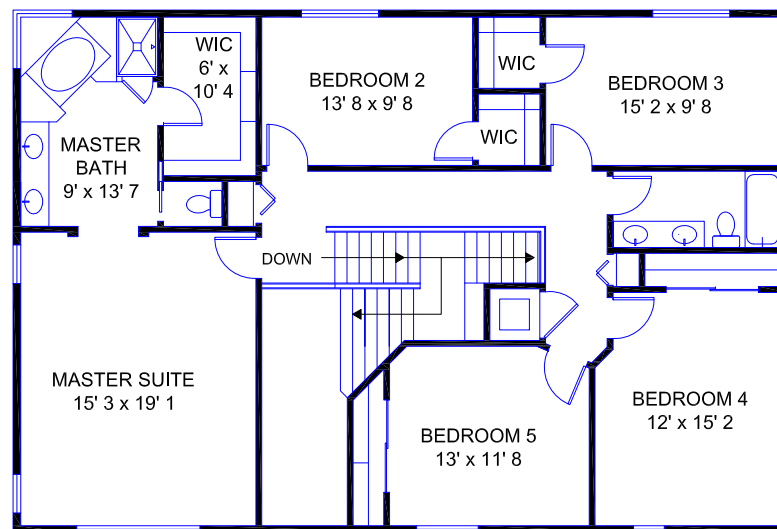

12565 N. Copper Queen Way  
Oro Valley, AZ 85755

Presented by:  
Mary Showalter  
Long Realty Company  
520-241-1478

Main Level 1723 SF  
Second Level 1622 SF  
Total Living Area 3345 SF

The laser measurements and computer generated square footages meet the requirements of ANSI Z765-2003 Std for calculating square footage for single family residential buildings.