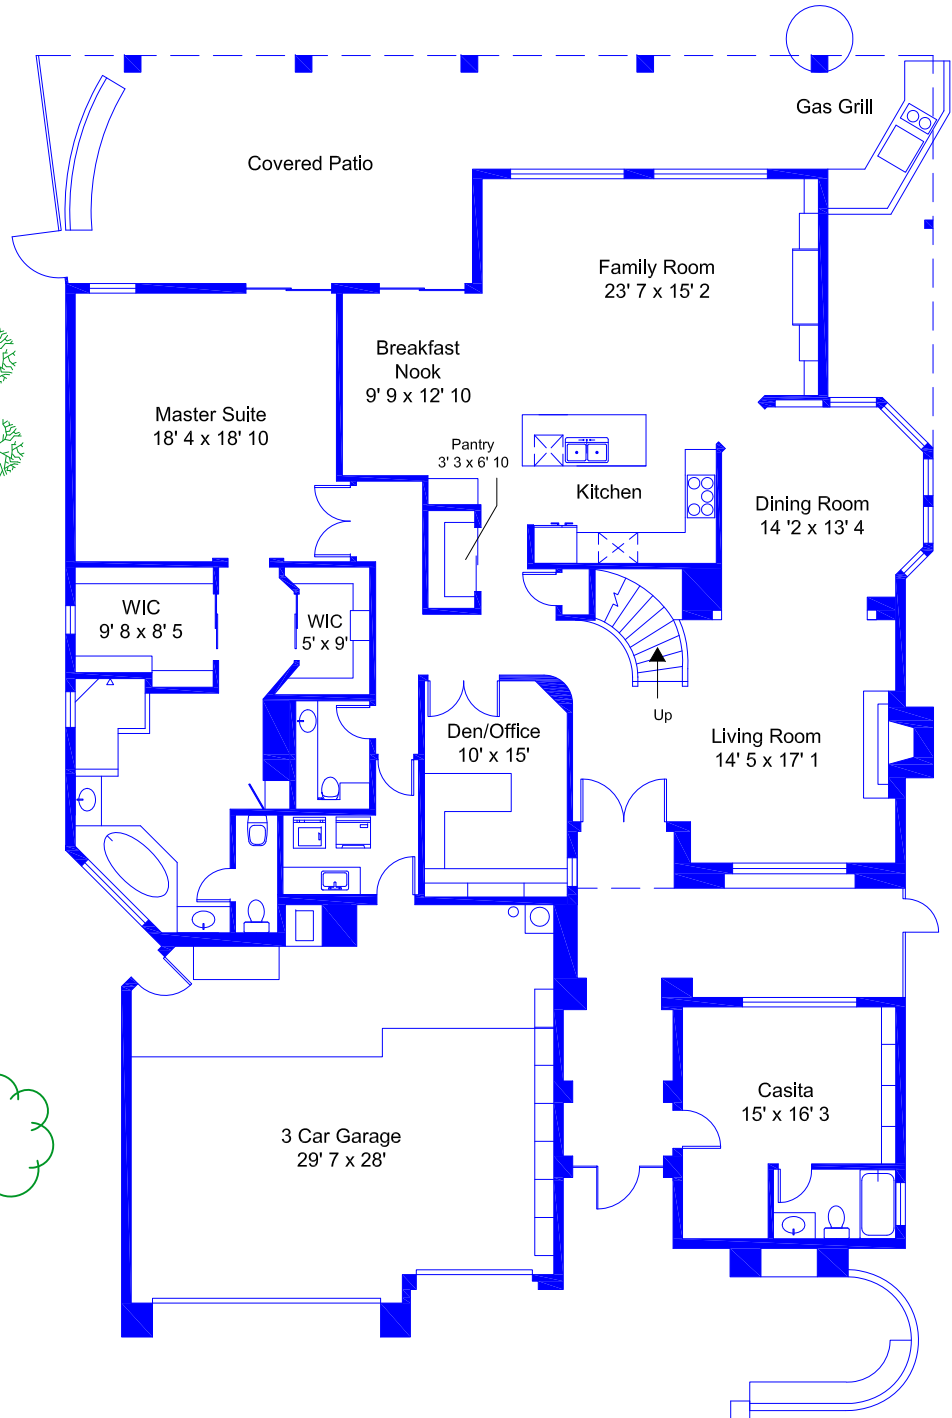

37093 S. Desert Sky Lane  
Tucson, AZ 85739

Golf Course

Presented by:  
**Tom Lois**  
Long Realty Company  
520-271-2716

Main Level	2709 SF
Upper Level	801 SF
Casita	286 SF
<b>Total Living Area</b>	<b>3796 SF</b>

520-977-4814

The laser measurements and computer generated square footages meet the requirements of ANSI Z765-2003 Std for calculating square footage for single family residential buildings.