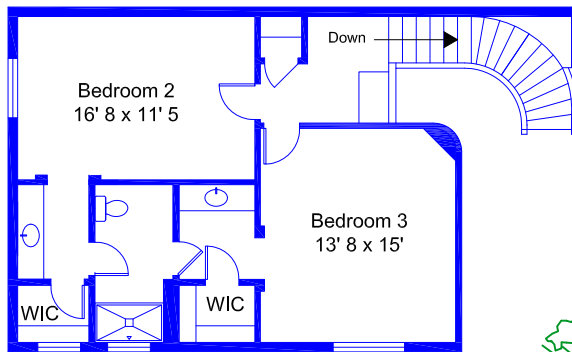

37093 S. Desert Sky Lane  
Tucson, AZ 85739

Golf Course

Presented by:  
**Tom Lois**  
Long Realty Company  
520-271-2716

Main Level	2709 SF
Upper Level	801 SF
Casita	286 SF
<b>Total Living Area</b>	<b>3796 SF</b>