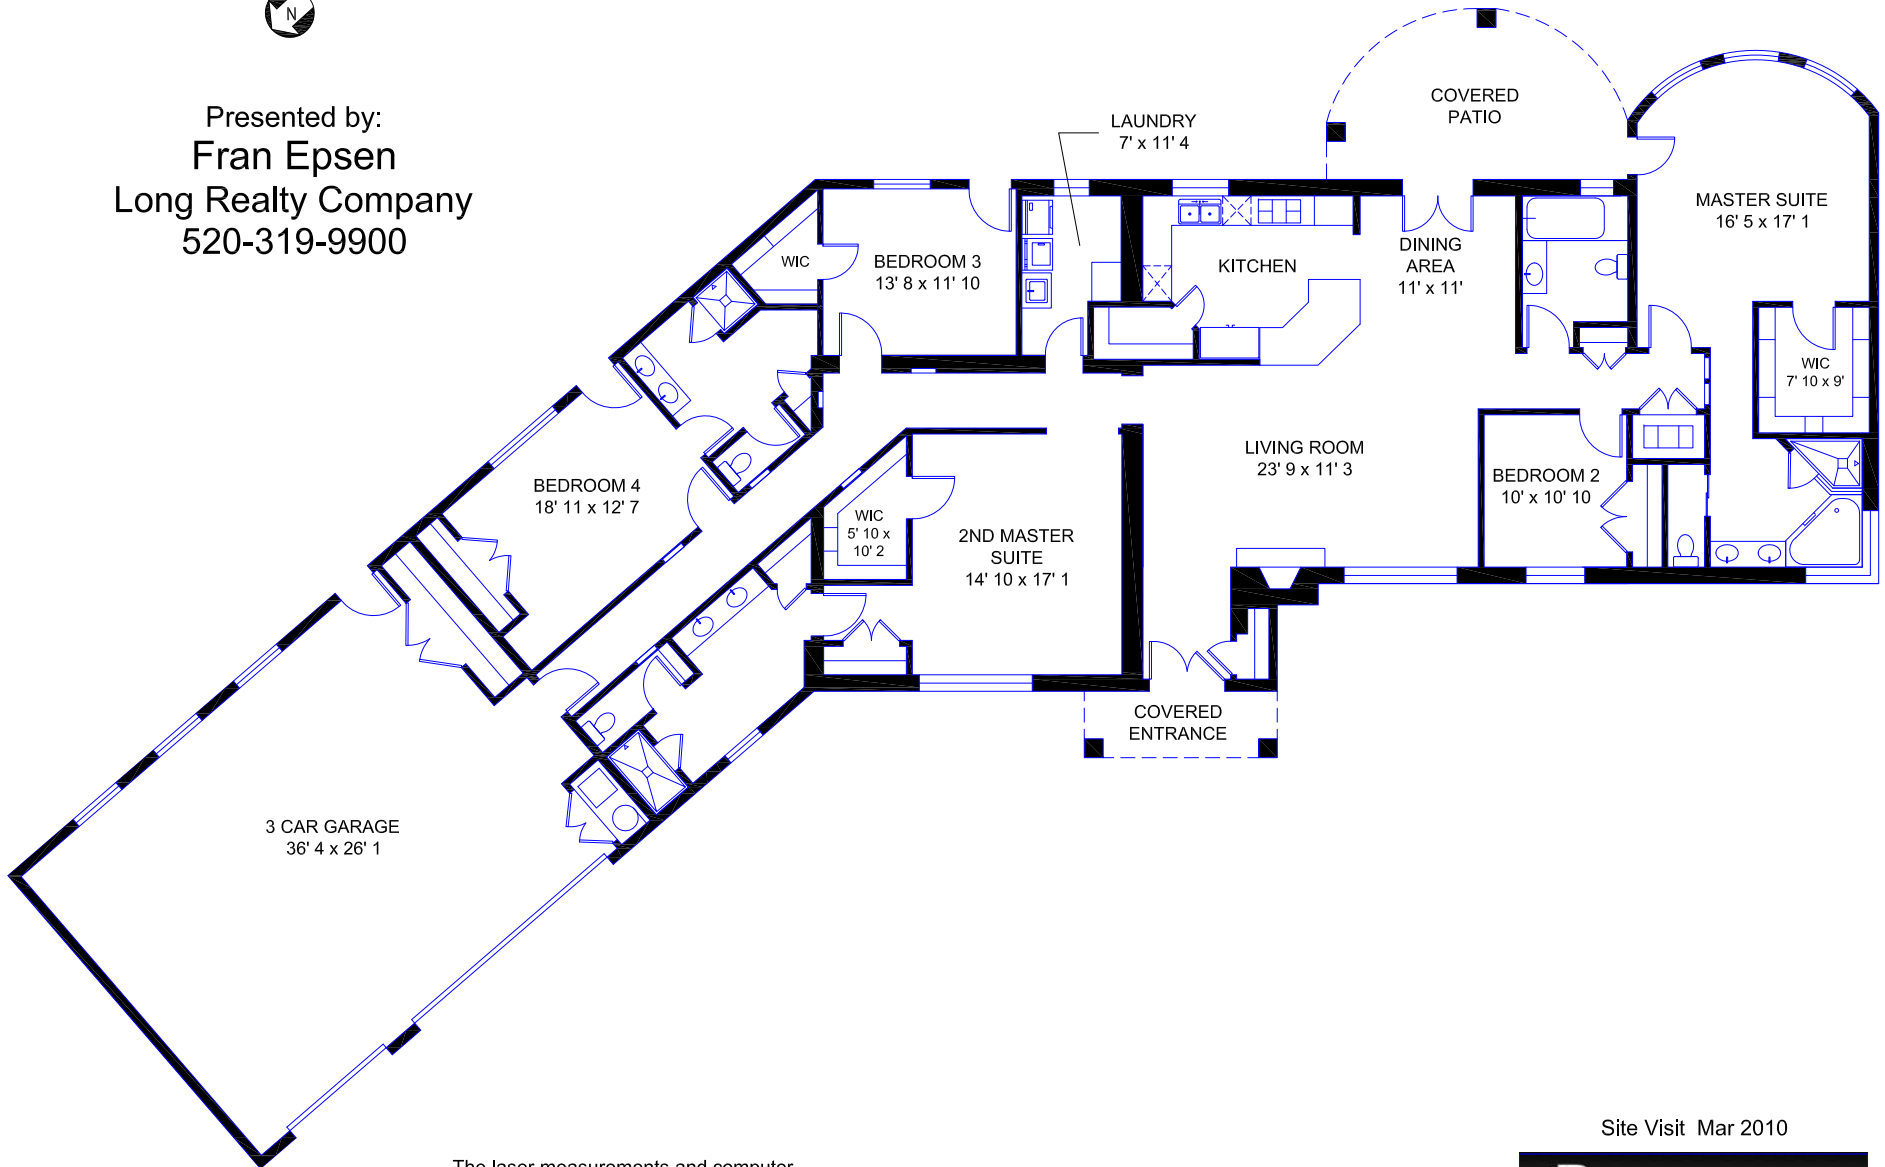

2638 N. Camino Principal
Tucson, AZ 85715

Presented by:
Fran Epsen
Long Realty Company
520-319-9900

Living Area 3285 SF

The laser measurements and computer generated square footages meet the requirements of ANSI Z765-2003 Std for calculating square footage for single family residential buildings.