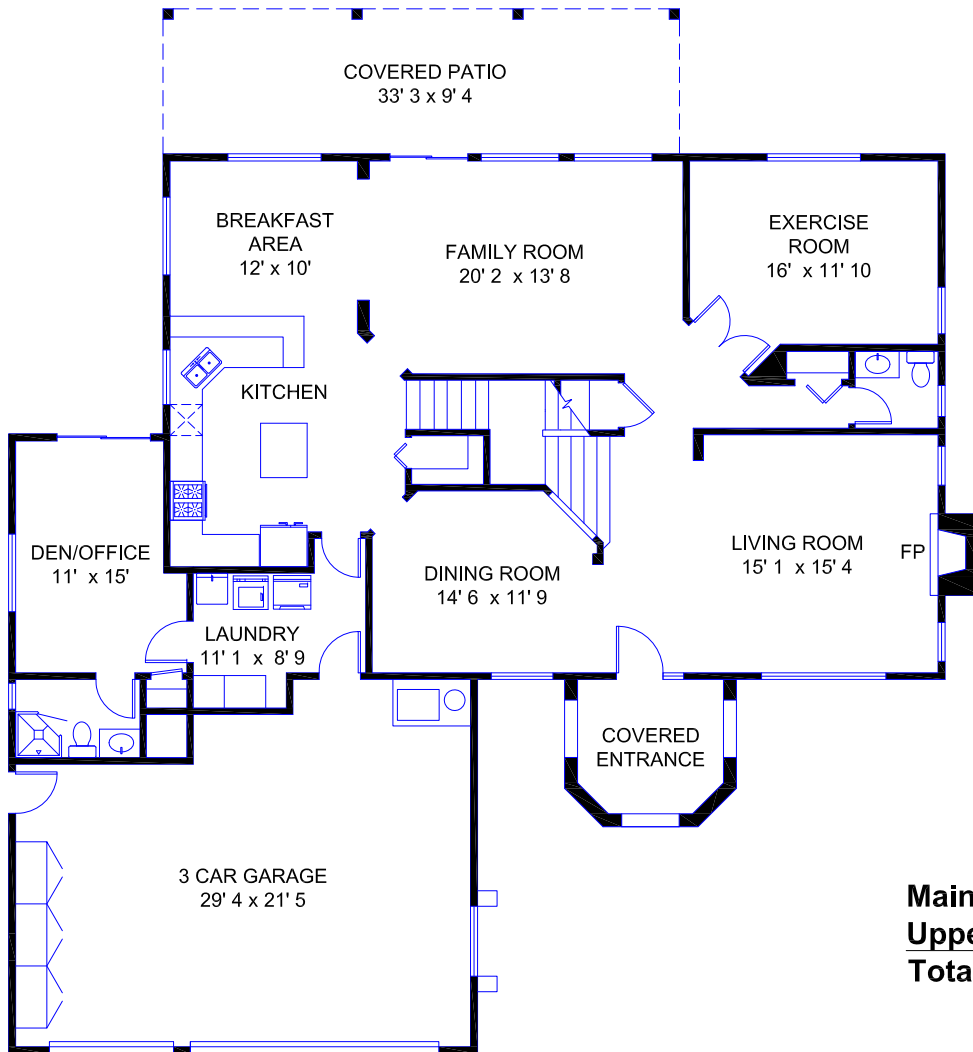

1715 W. Wimbledon Way
Tucson, AZ 85737

Presented by:
Michelle and Ralph Hartley
Long Realty Company
520-990-1907 520-907-4115

POOL/SPA

Main Level	1941 SF
Upper Level	1530 SF
Total Living Area	3471 SF

Site Visit APR 2010

520-977-4814

The laser measurements and computer generated square footages meet the requirements of ANSI Z765-2003 Std for calculating square footage for single family residential buildings.