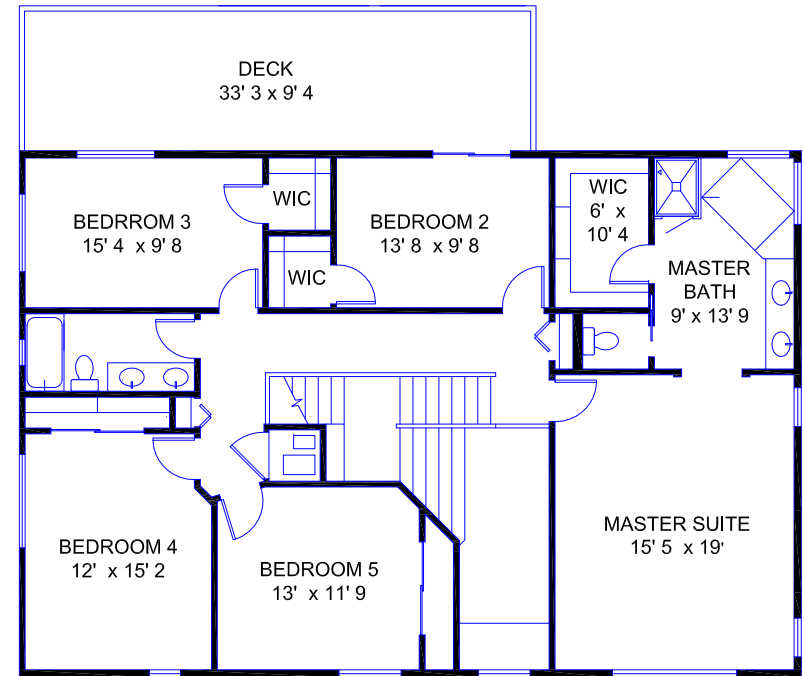

1715 W. Wimbledon Way
Tucson, AZ 85737

Presented by:
Michelle and Ralph Hartley
Long Realty Company
520-990-1907 520-907-4115

POOL/SPA

Main Level	1941 SF
Upper Level	1530 SF
Total Living Area	3471 SF

Site Visit APR 2010