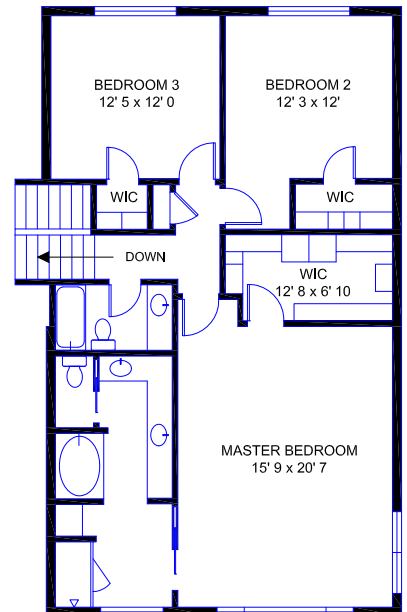

4091 N. San Simeon Rd
Tucson, AZ 85718

Presented by:
Janell Jellison
Long Realty Company
520-918-5469

Main Level 2204 SF
Upper Level 1190 SF
Total Living Area 3394 SF

The laser measurements and computer generated square footages meet the requirements of ANSI Z765-2003 Std for calculating square footage for single family residential buildings.