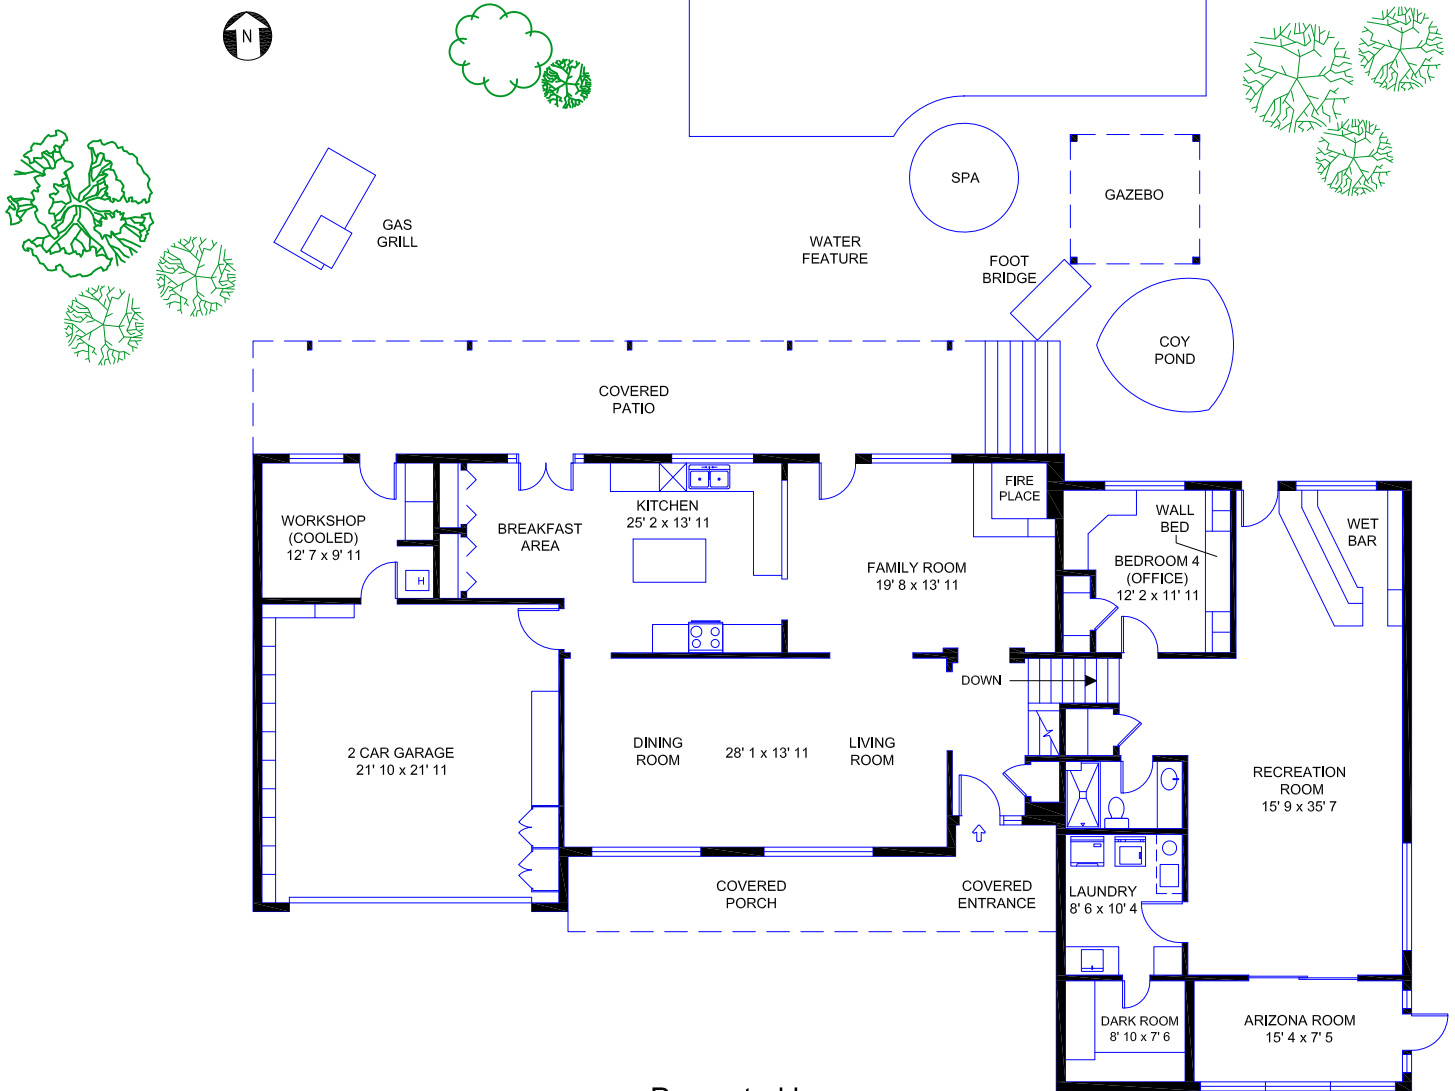

4091 N. San Simeon Rd
Tucson, AZ 85718

Presented by:
Janell Jellison
Long Realty Company
520-918-5469

Main Level 2204 SF
Upper Level 1190 SF
Total Living Area 3394 SF

The laser measurements and computer generated square footages meet the requirements of ANSI Z765-2003 Std for calculating square footage for single family residential buildings.