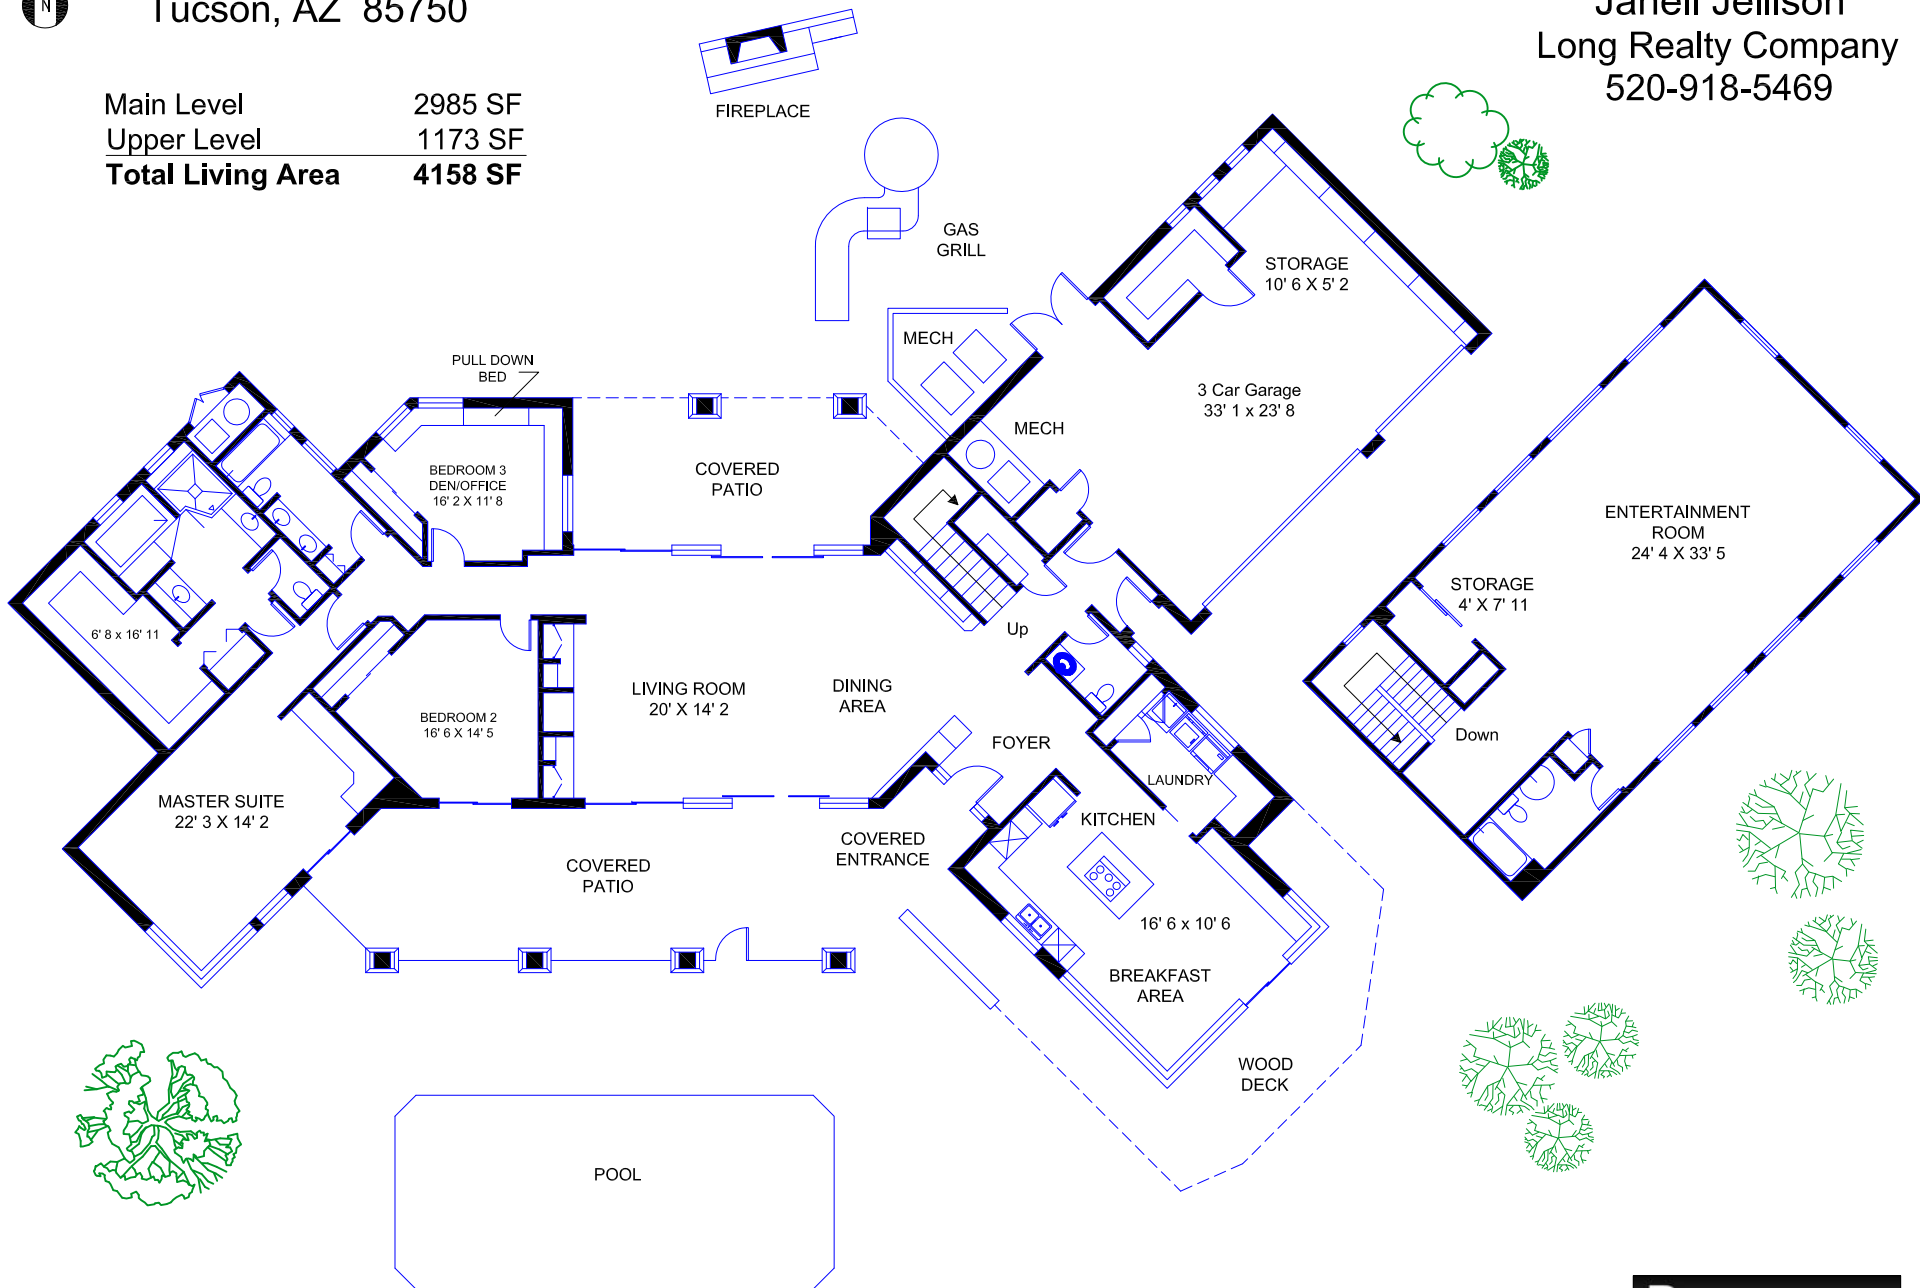

5981 E. River Rd.  
Tucson, AZ 85750

Presented by:  
**Janell Jellison**  
Long Realty Company  
520-918-5469

Main Level	2985 SF
Upper Level	1173 SF
<b>Total Living Area</b>	<b>4158 SF</b>

The laser measurements and computer generated square footages meet the requirements of ANSI Z765-2003 Std for calculating square footage for single family residential buildings.