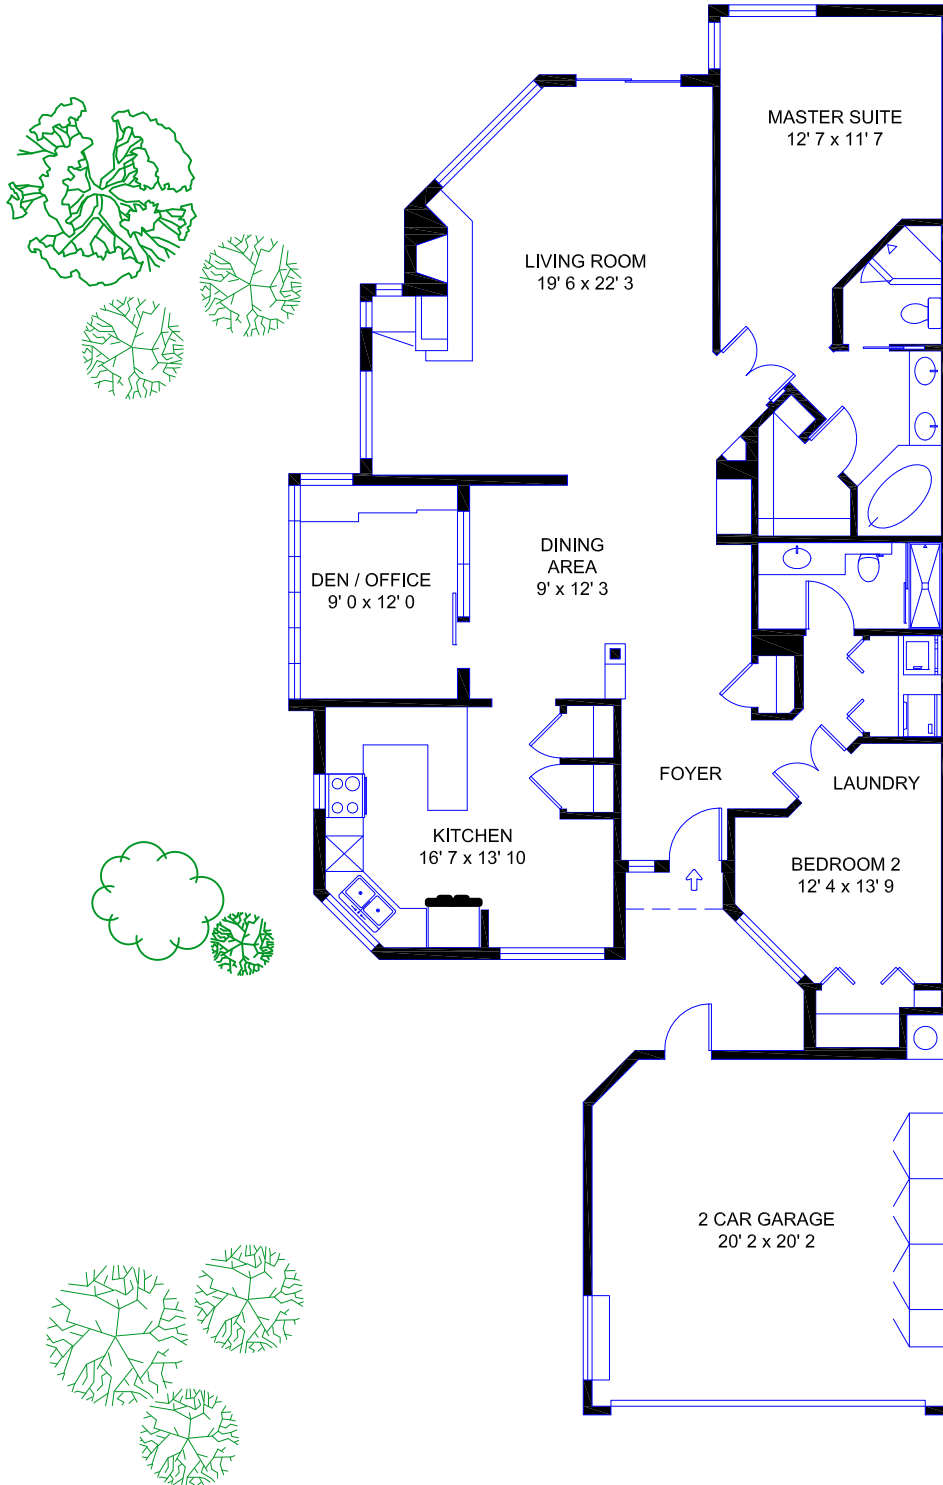

Presented by:
Janell Jellison
Long Realty Company
520-918-5469

6134 N. Running Deer Circle
Tucson, AZ 85750

Living Area 1814 SF

The laser measurements and computer generated square footages meet the requirements of ANSI Z765-2003 Std for calculating square footage for single family residential buildings.