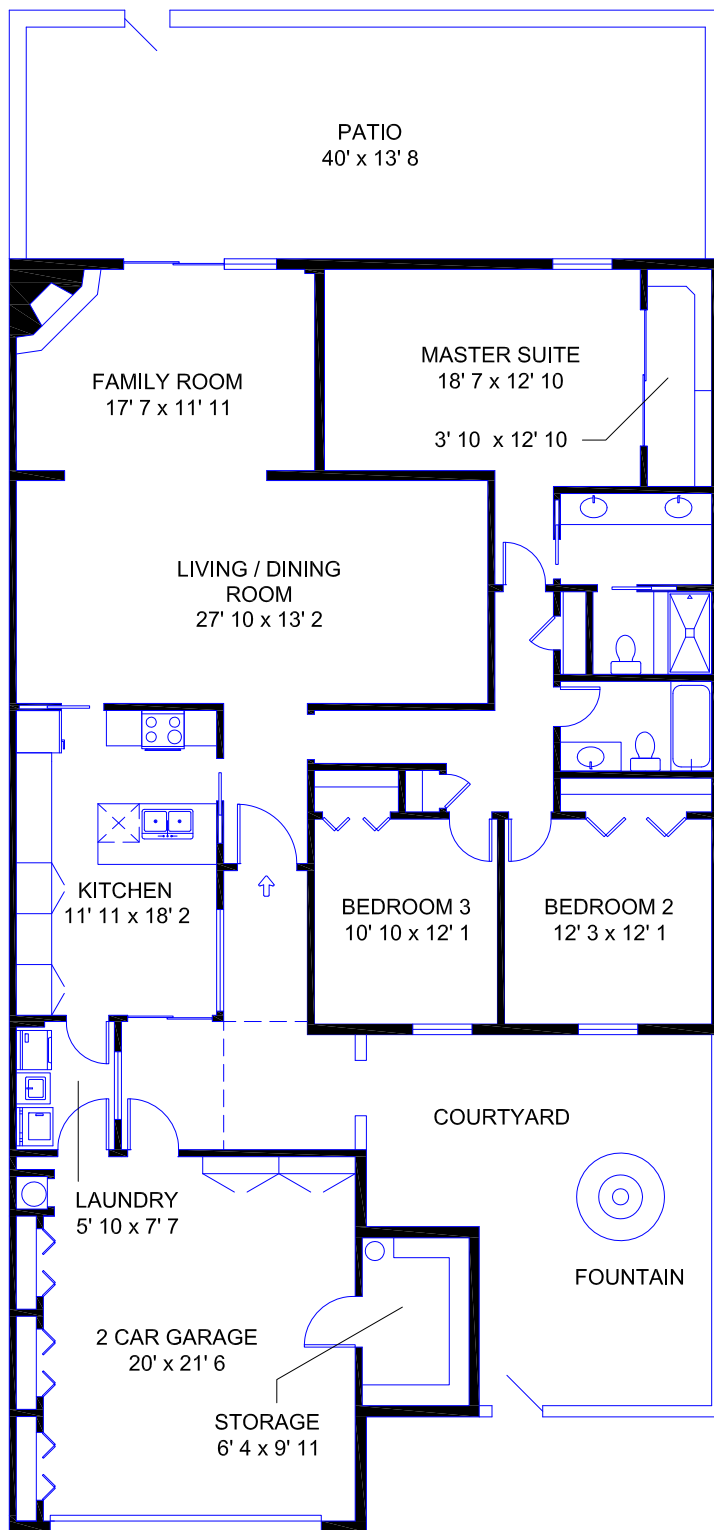

3220 N. Sabino Vista Circle
Tucson, AZ 85750

Living Area 1912 SF

Presented by:
James Servoss
Long Realty Company
520-918-4857

The laser measurements and computer generated square footages meet the requirements of ANSI Z765-2003 Std for calculating square footage for single family residential buildings.