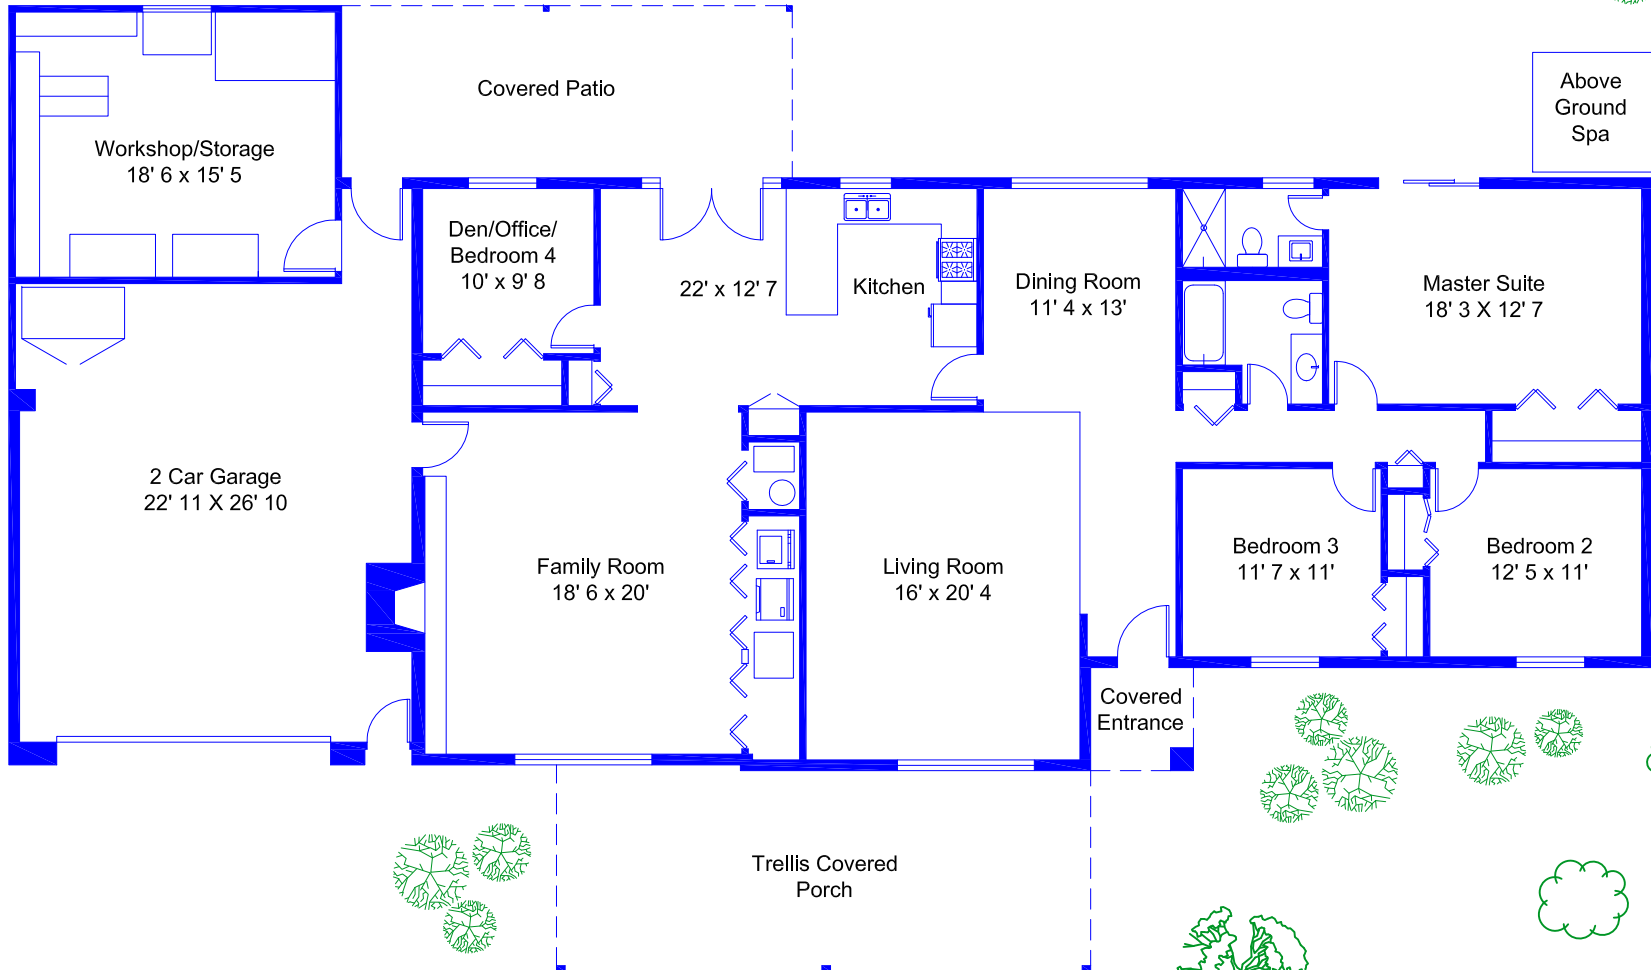

Presented by:
Tom Lois
Long Realty Company
520-271-2716

Living Area
2307 SF

1430 W. Calle Condordia
Tucson, AZ 85704

Pool Area

520-977-4814

The laser measurements and computer generated square footages meet the requirements of ANSI Z765-2003 Std for calculating square footage for single family residential buildings.