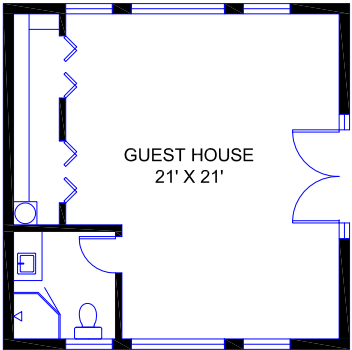

2470 N. Santa Lucia Drive
Tucson, AZ 85715

Presented by:
Curt Stinson
Realty Executives
520-615-8400

The laser measurements and computer generated square footages meet the requirements of ANSI Z765-2003 Std for calculating square footage for single family residential buildings.

Main House	2733 SF
Guest House	497 SF
Total Living Area	3230 SF

520-977-4814