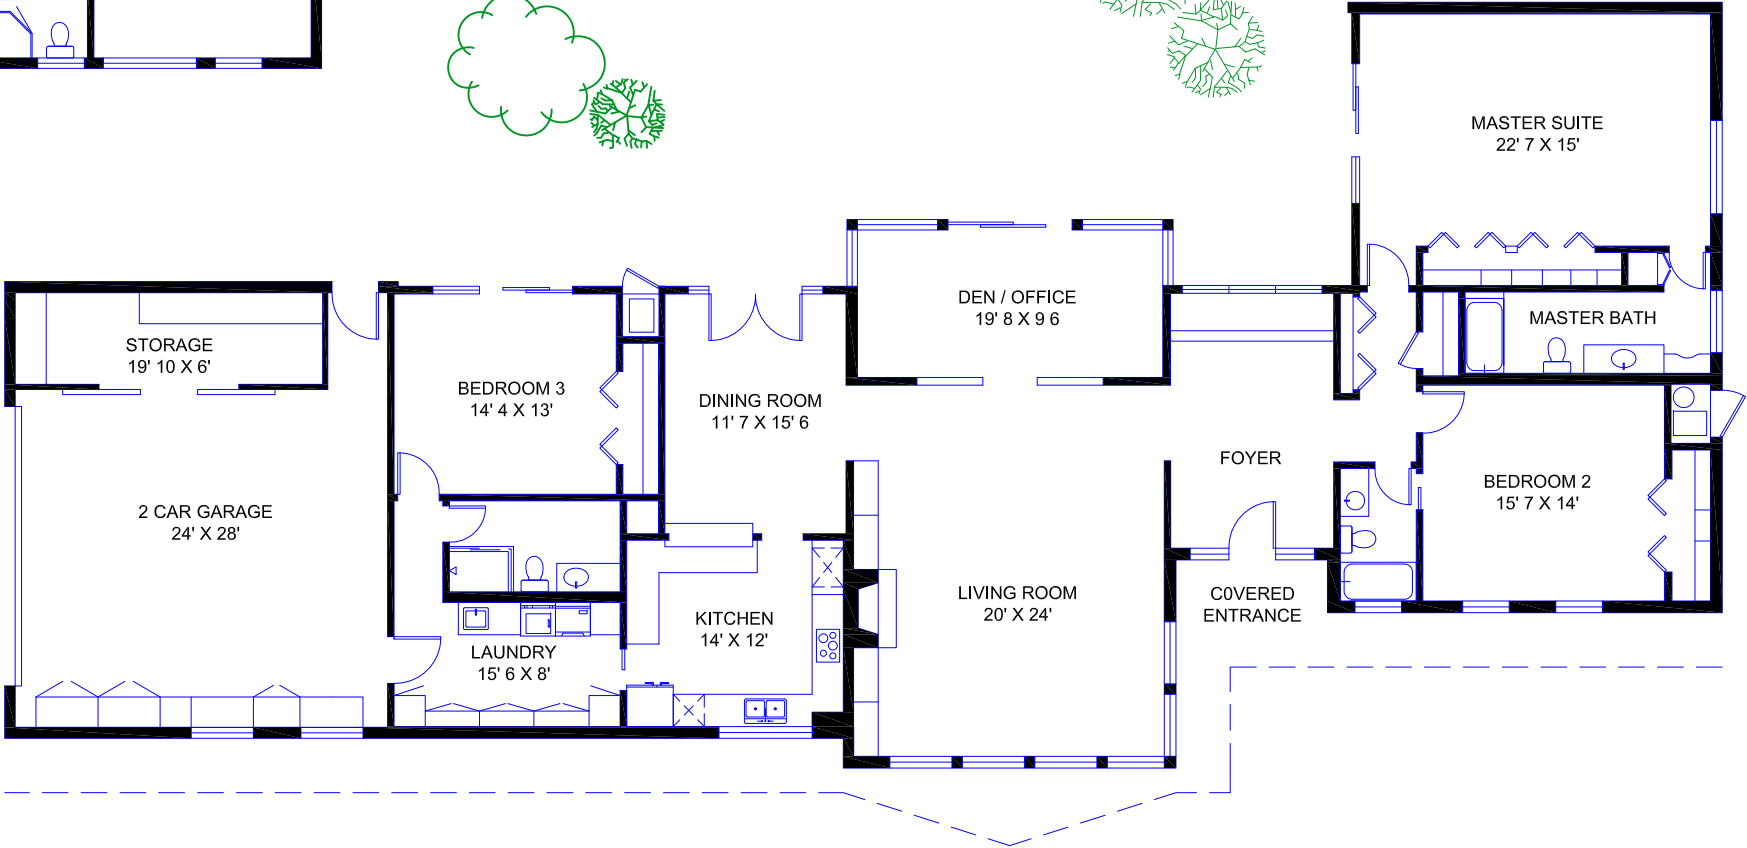

2470 N. Santa Lucia Drive
Tucson, AZ 85715

Presented by:
Curt Stinson
Realty Executives
520-615-8400

The laser measurements and computer generated square footages meet the requirements of ANSI Z765-2003 Std for calculating square footage for single family residential buildings.

Main House	2733 SF
Guest House	497 SF
Total Living Area	3230 SF

520-977-4814