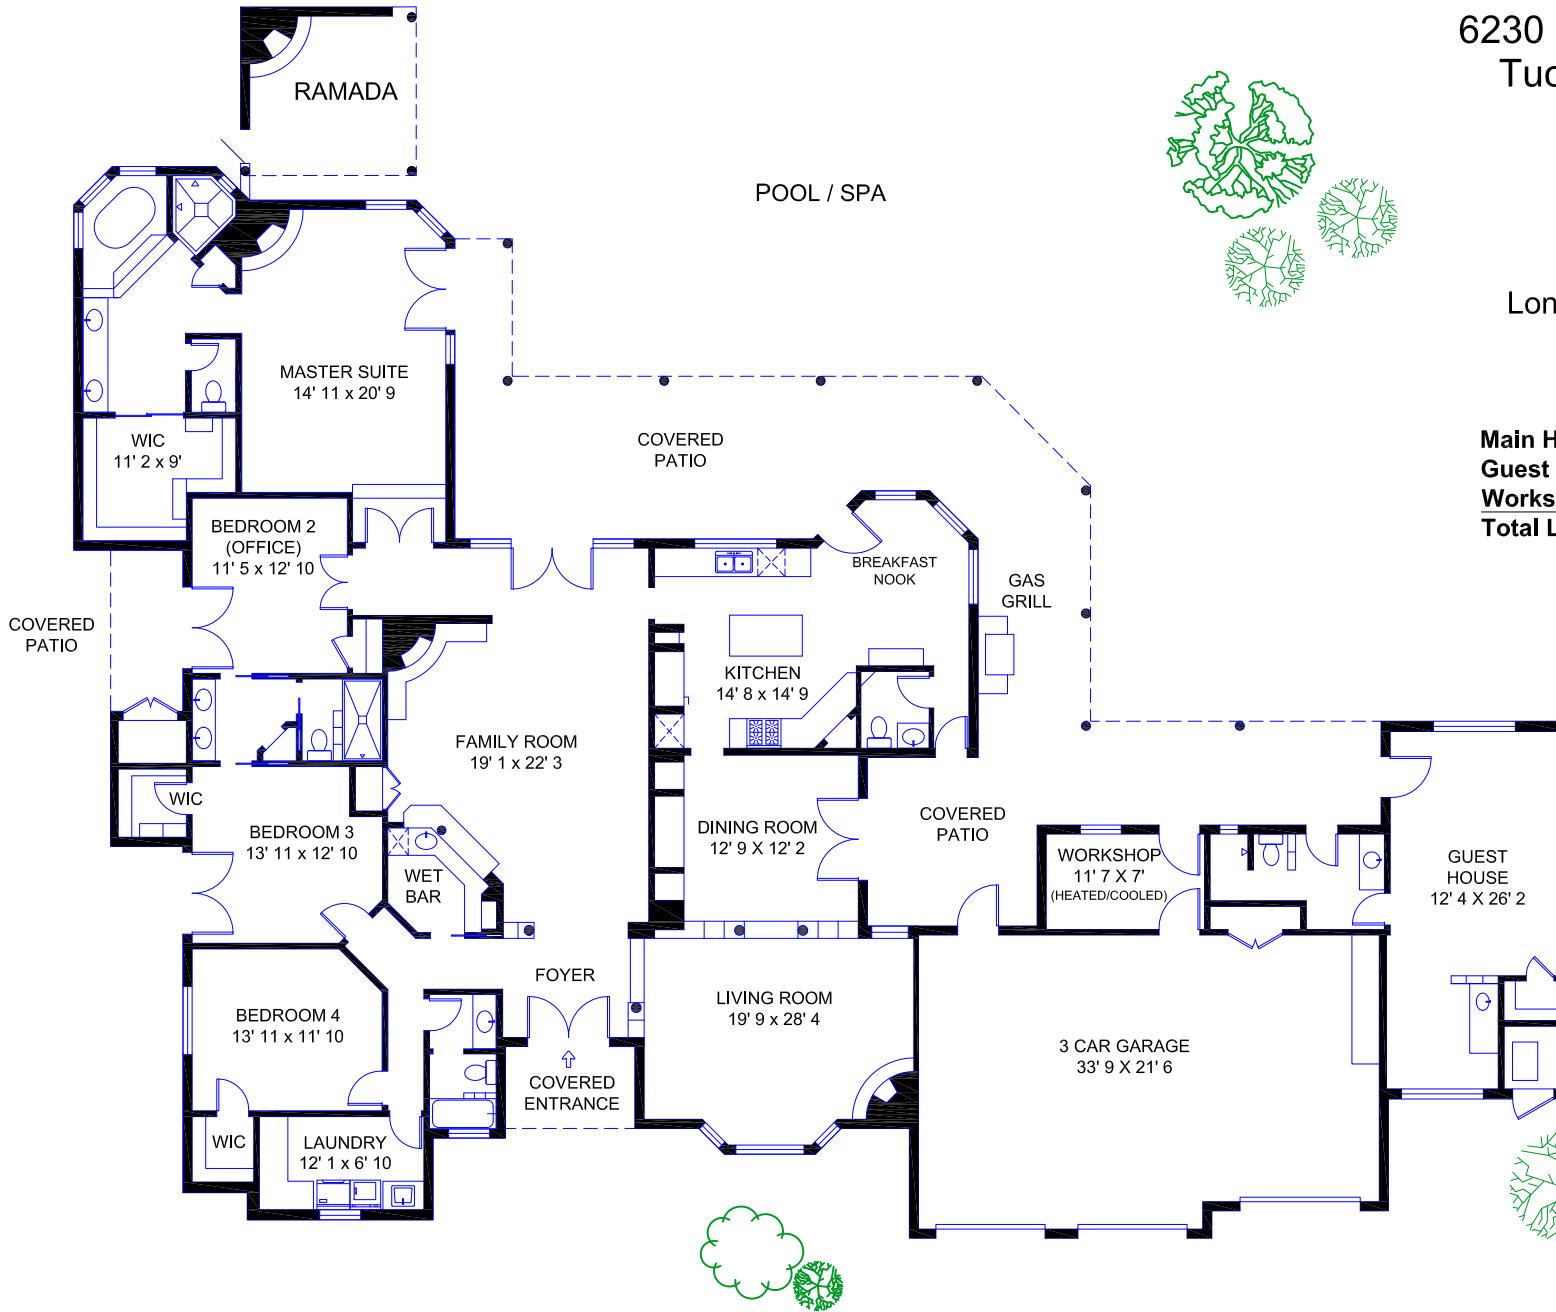

6230 N. Paseo Zaldivar  
Tucson, AZ 85750

Presented by:  
**Janell Jellison**  
Long Realty Company  
520-918-5469

<b>Main House</b>	<b>3211 SF</b>
<b>Guest House</b>	<b>445 SF</b>
<b>Workshop (H/AC)</b>	<b>99 SF</b>
<b>Total Living Area</b>	<b>3755 SF</b>

The laser measurements and computer generated square footages meet the requirements of ANSI Z765-2003 Std for calculating square footage for single family residential buildings.

520-977-4814