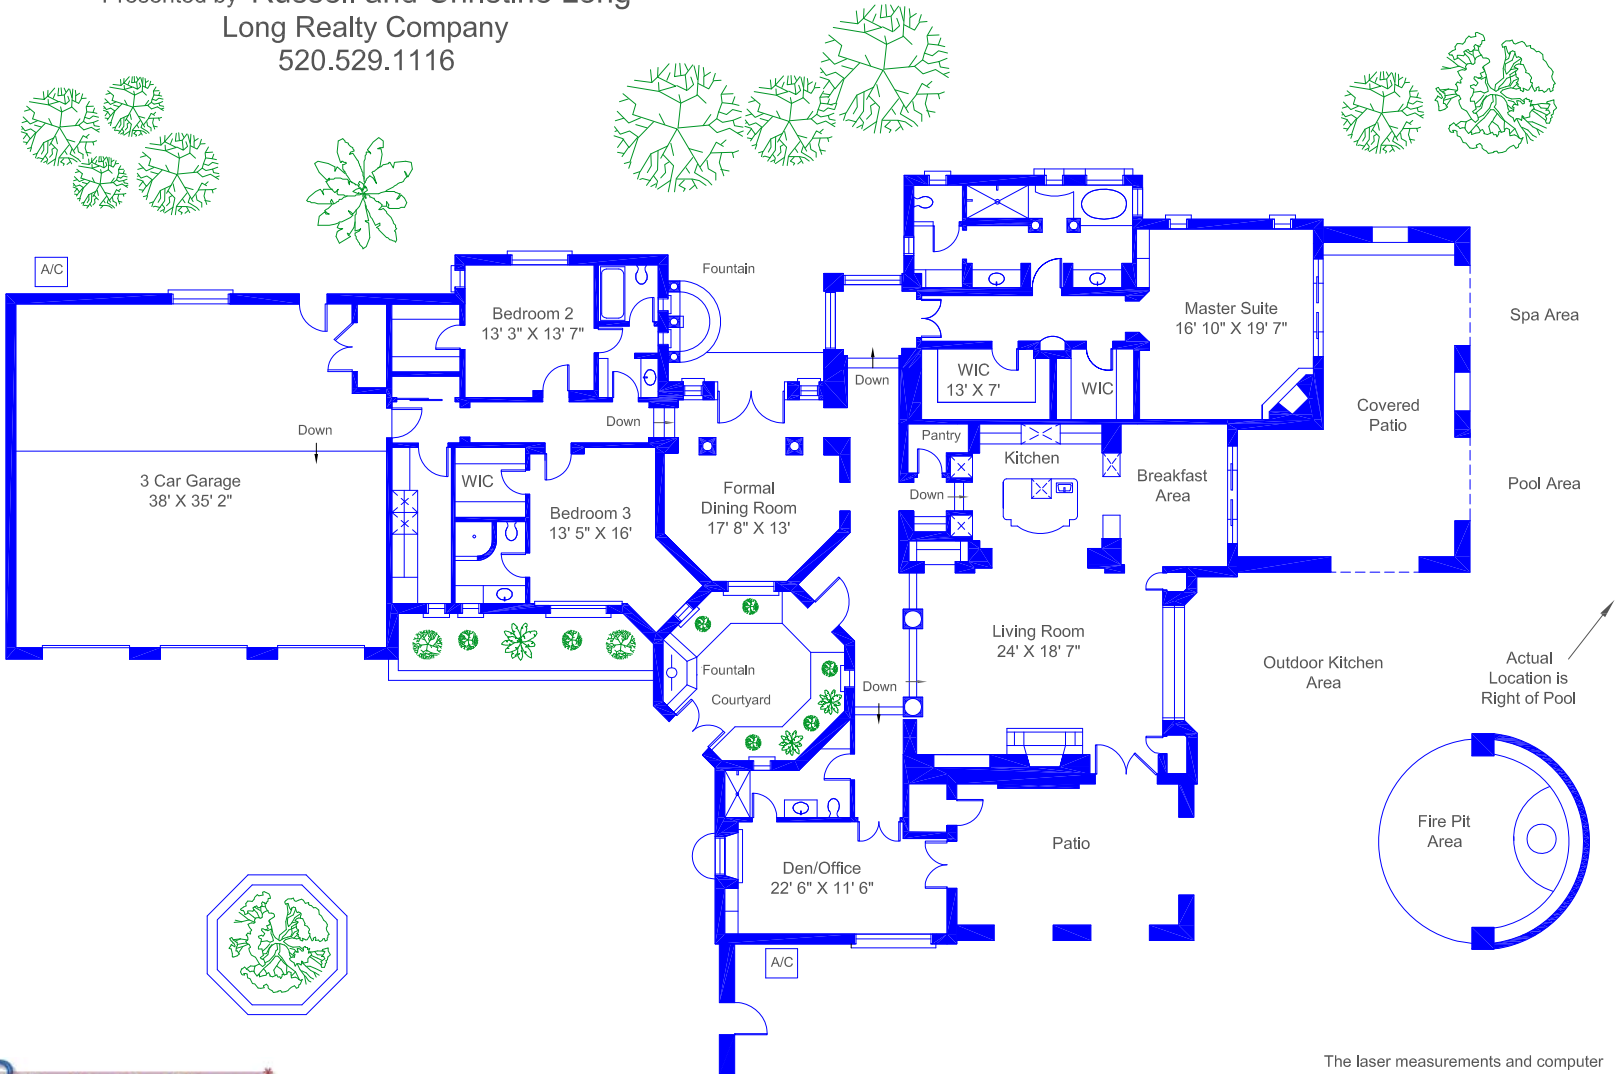

# 2617 E. Talante Canyon Pl

Presented by Russell and Christine Long  
Long Realty Company  
520.529.1116

Living Area 4386 SF  
Garage 1338 SF

Actual Location is Right of Pool