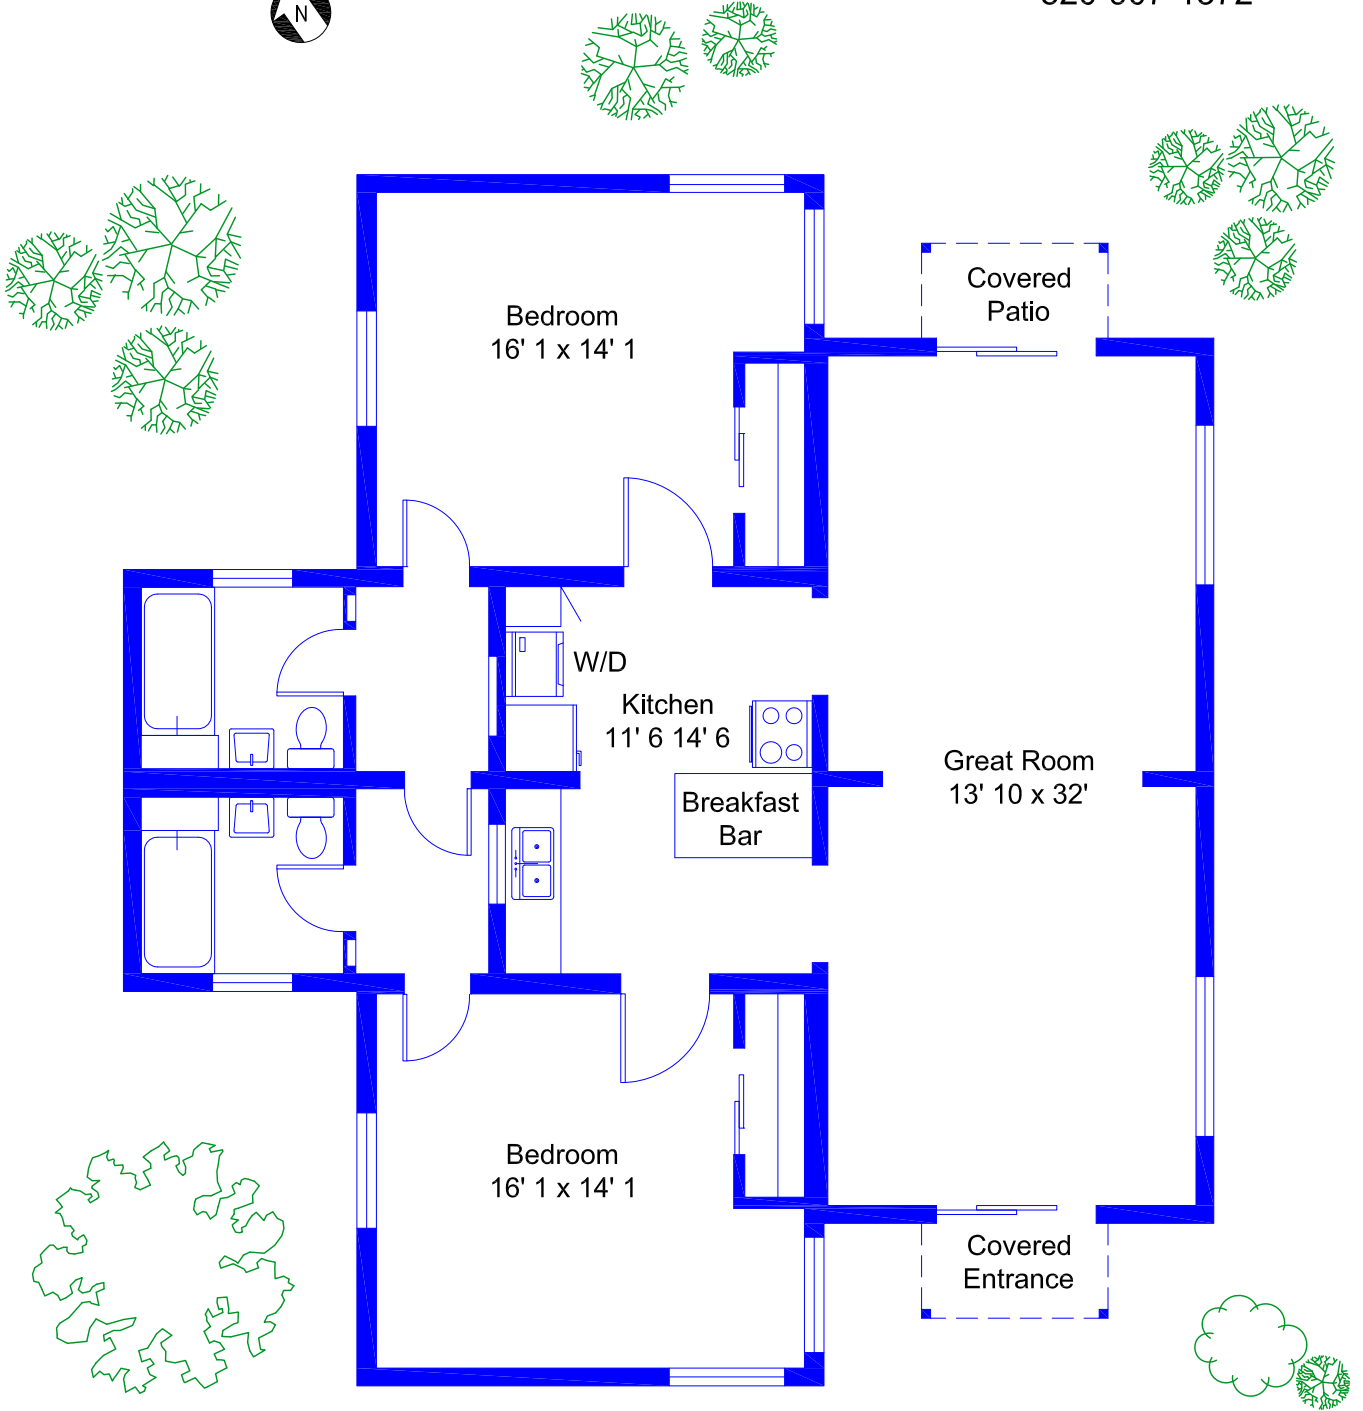

12351 E. Thunderhead Ranch Rd
Tucson, AZ 85747

Presented by:
Peter Ware, CRB, CRS
Long Realty Company
520-907-1372

Living Area 1424 SF

Scale

520-977-4814

The laser measurements and computer generated square footages meet the requirements of ANSI Z765-2003 Std for calculating square footage for single family residential buildings.