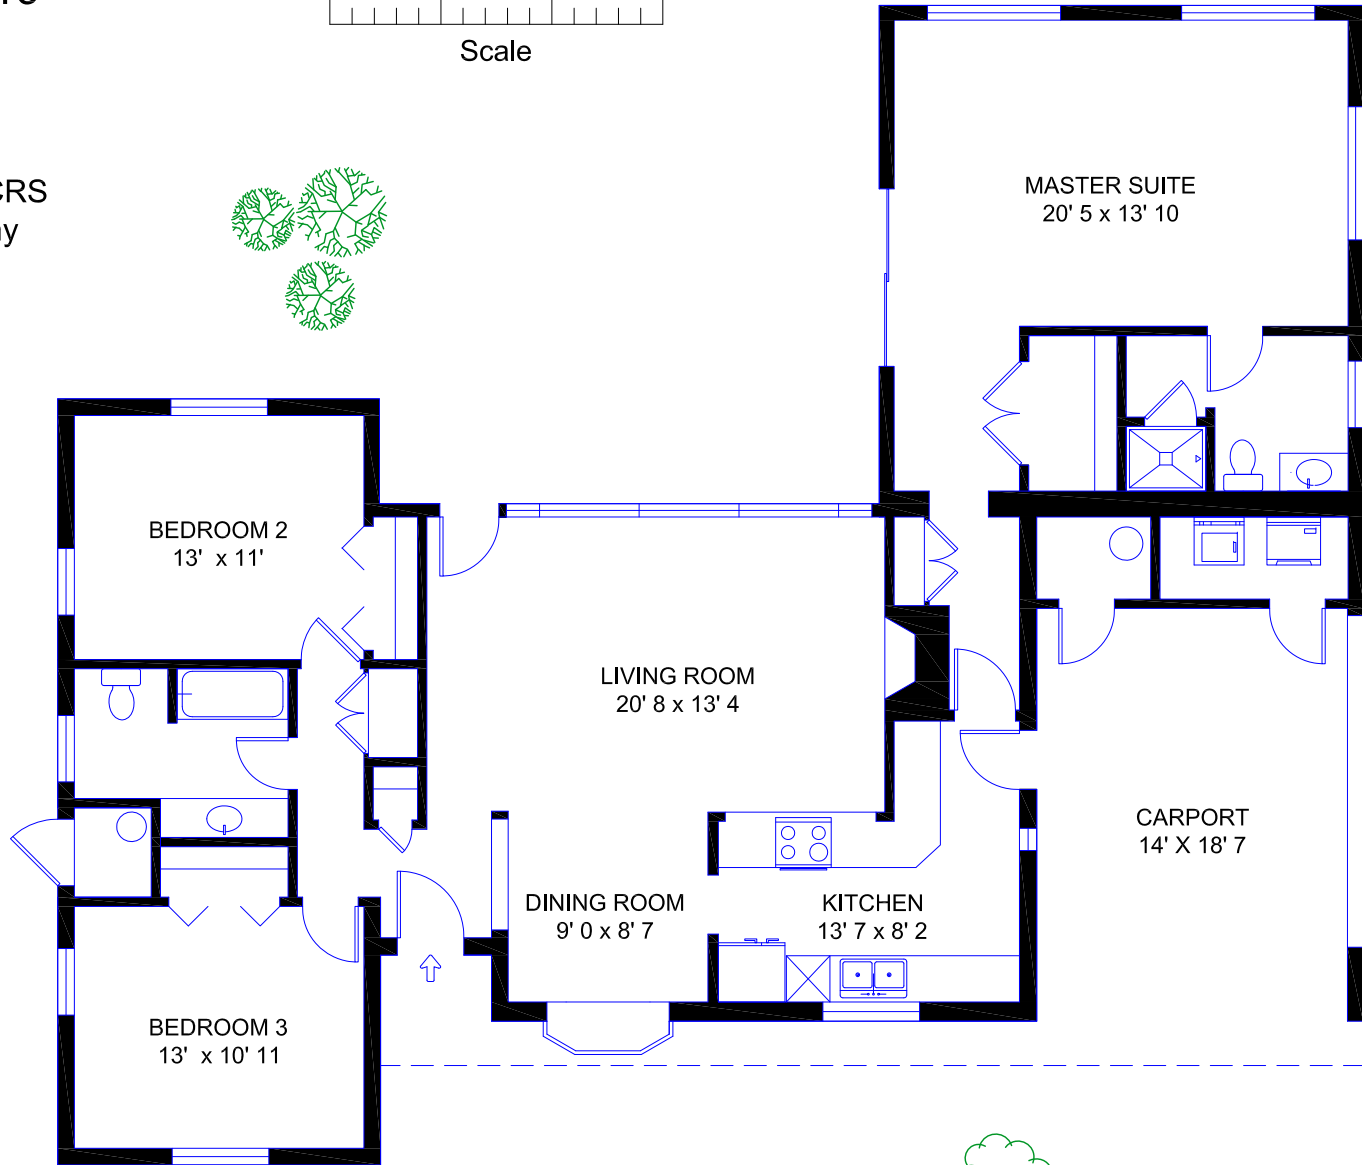

2345 E. Juanita St.
Tucson, AZ 85719

Living Area 1661 SF

Presented by:
Peter Ware, CRB, CRS
Long Realty Company
520-907-1372

520-977-4814

The laser measurements and computer generated square footages meet the requirements of ANSI Z765-2003 Std for calculating square footage for single family residential buildings.