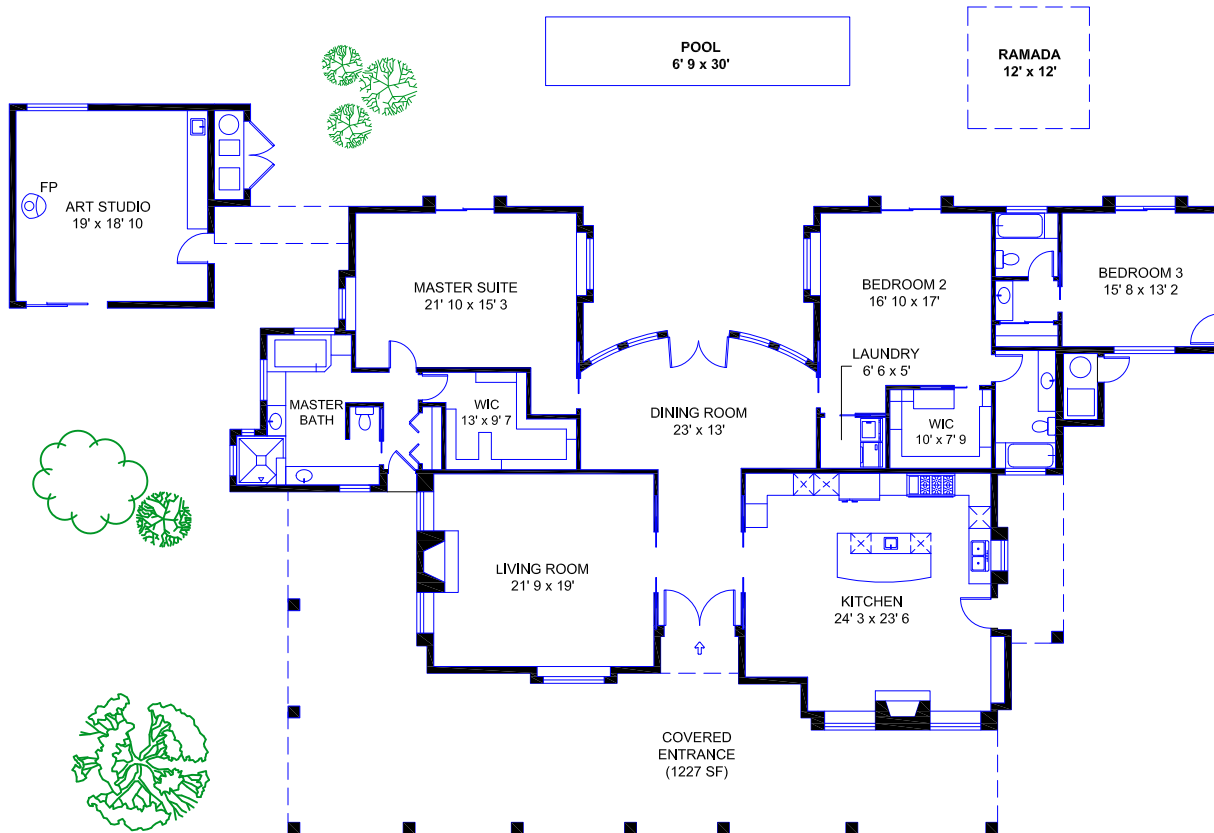

3141 E. Crest Shadows Dr.  
Tucson, AZ 85718

Main House	3220 SF
Guest House	1054 SF
Art Studio	408 SF
<hr/> Total Living Area	<hr/> 4682 SF

Presented by:  
**Janell Jellison**  
Long Realty Company  
520-918-5469

520-977-4814

The laser measurements and computer generated square footages meet the requirements of ANSI Z765-2003 Std for calculating square footage for single family residential buildings.