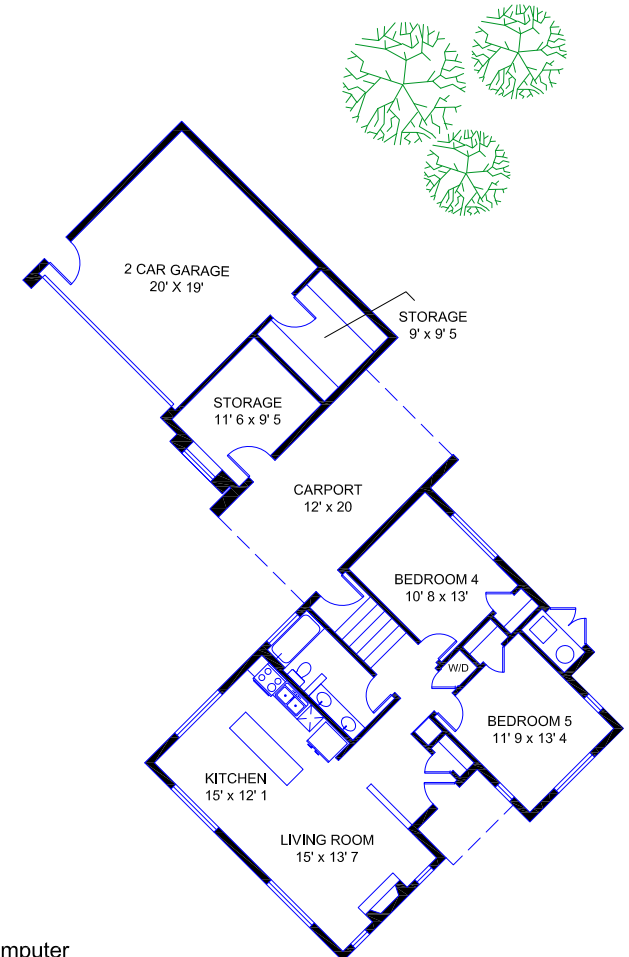

3141 E. Crest Shadows Dr.  
Tucson, AZ 85718

Main House	3220 SF
Guest House	1054 SF
Art Studio	408 SF
<hr/> Total Living Area	<hr/> 4682 SF

Presented by:  
**Janell Jellison**  
Long Realty Company  
520-918-5469

520-977-4814

The laser measurements and computer generated square footages meet the requirements of ANSI Z765-2003 Std for calculating square footage for single family residential buildings.