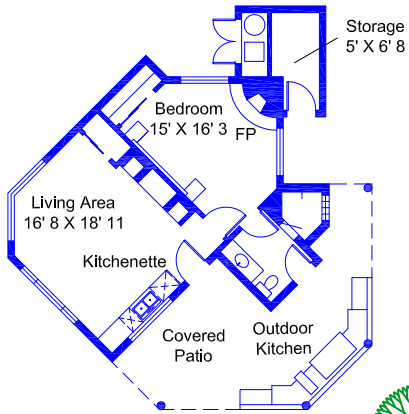

# 4441 N. Camino Sumo Tucson, AZ 85718

Presented by:  
**Fran Epsen**  
Long Realty Company  
520-319-9900

Negative Edge Pool,  
Kiddy Pool and Spa

**Guest House**  
(approx location)

Main Level	4915 SF
Lower Level	1329 SF
Tanning Room	201 SF
Guest House	660 SF
<b>Total Living Area</b>	<b>7105 SF</b>
Garage	951 SF

The laser measurements and computer generated square footages, although deemed reliable, are not guaranteed and should be independently verified.