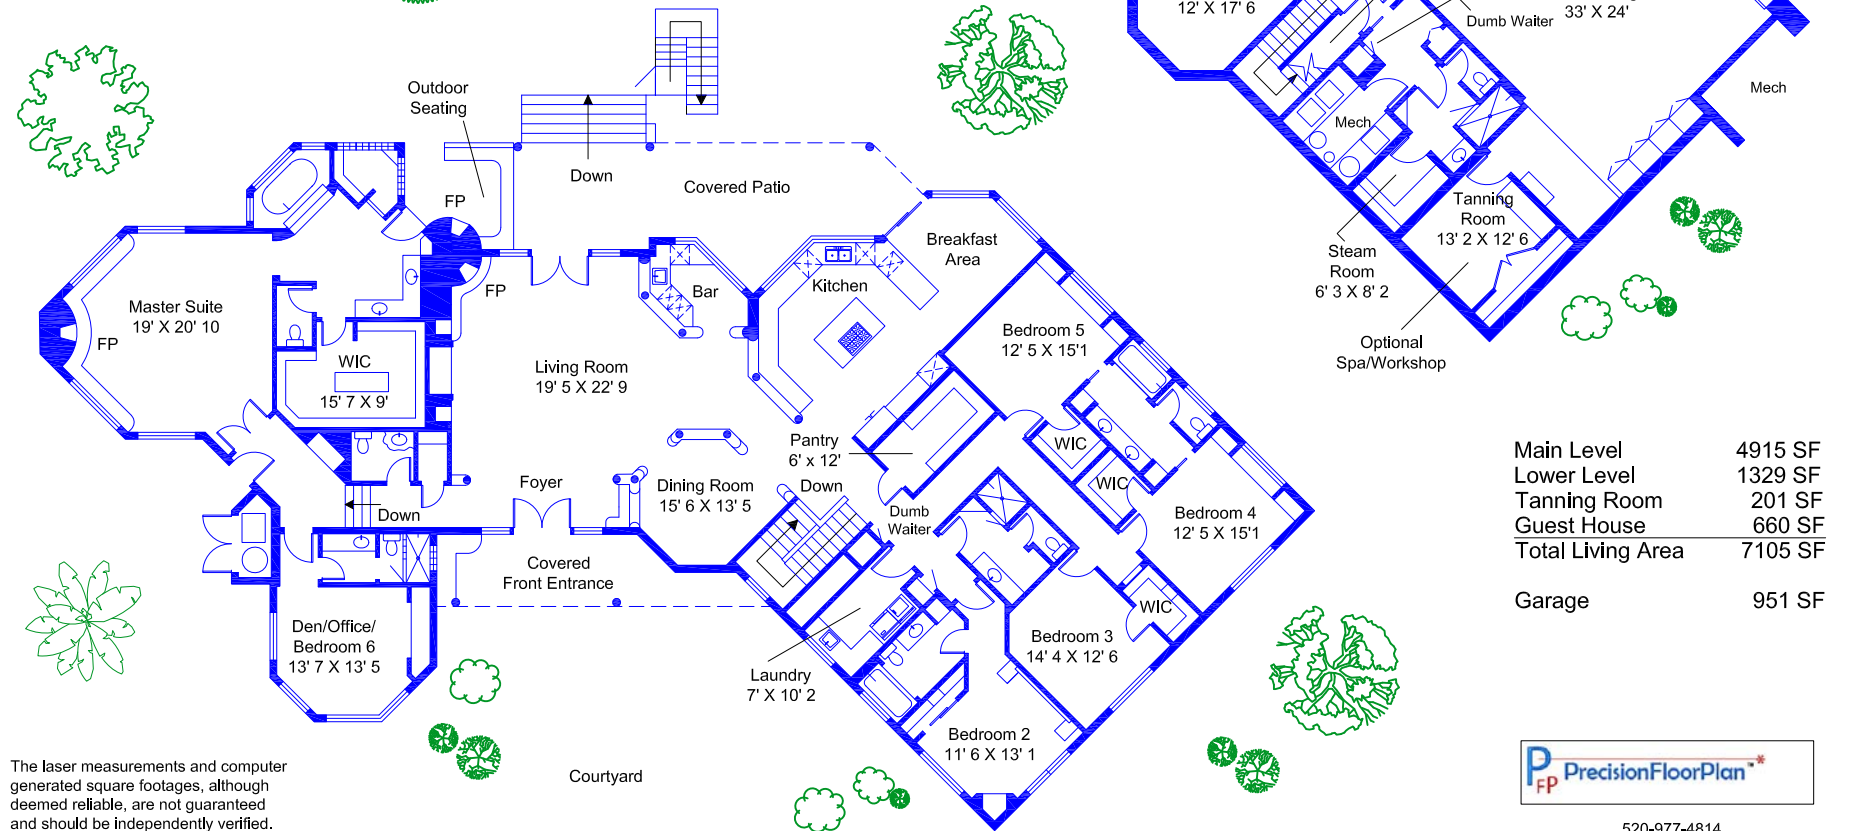

# 4441 N. Camino Sumo Tucson, AZ 85718

Presented by:  
**Fran Epsen**  
Long Realty Company  
520-319-9900

Negative Edge Pool,  
Kiddy Pool and Spa

**Guest House**  
(approx location)

Main Level	4915 SF
Lower Level	1329 SF
Tanning Room	201 SF
Guest House	660 SF
<b>Total Living Area</b>	<b>7105 SF</b>
Garage	951 SF

The laser measurements and computer generated square footages, although deemed reliable, are not guaranteed and should be independently verified.