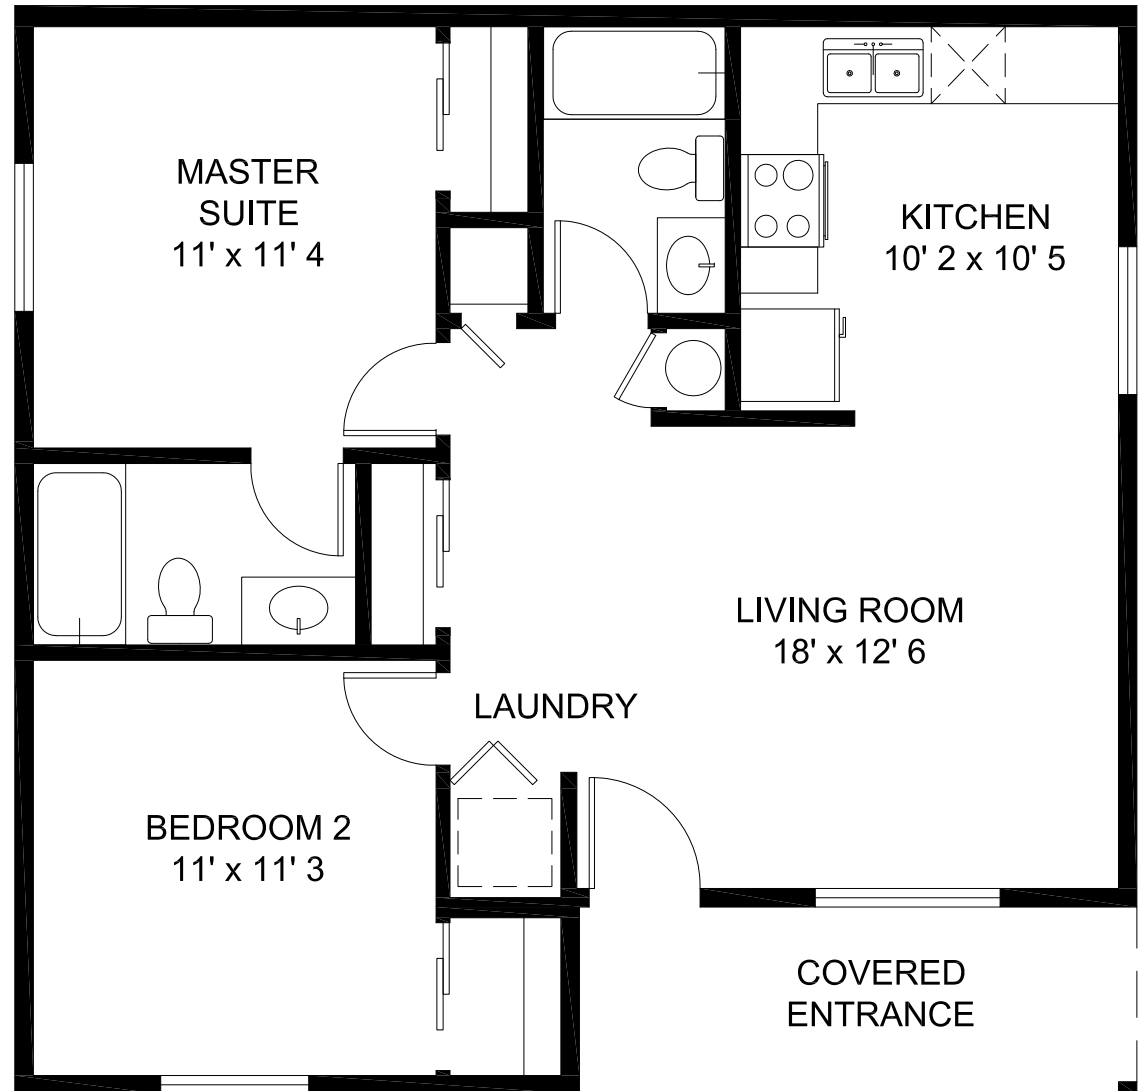

2997 N. Palo Verde Rd.
Tucson, AZ 85716

Living Area 808 SF

Presented by:
Richard & Missy Surges
RE/MAX Excalibur
(520) 219-3800

520-977-4814