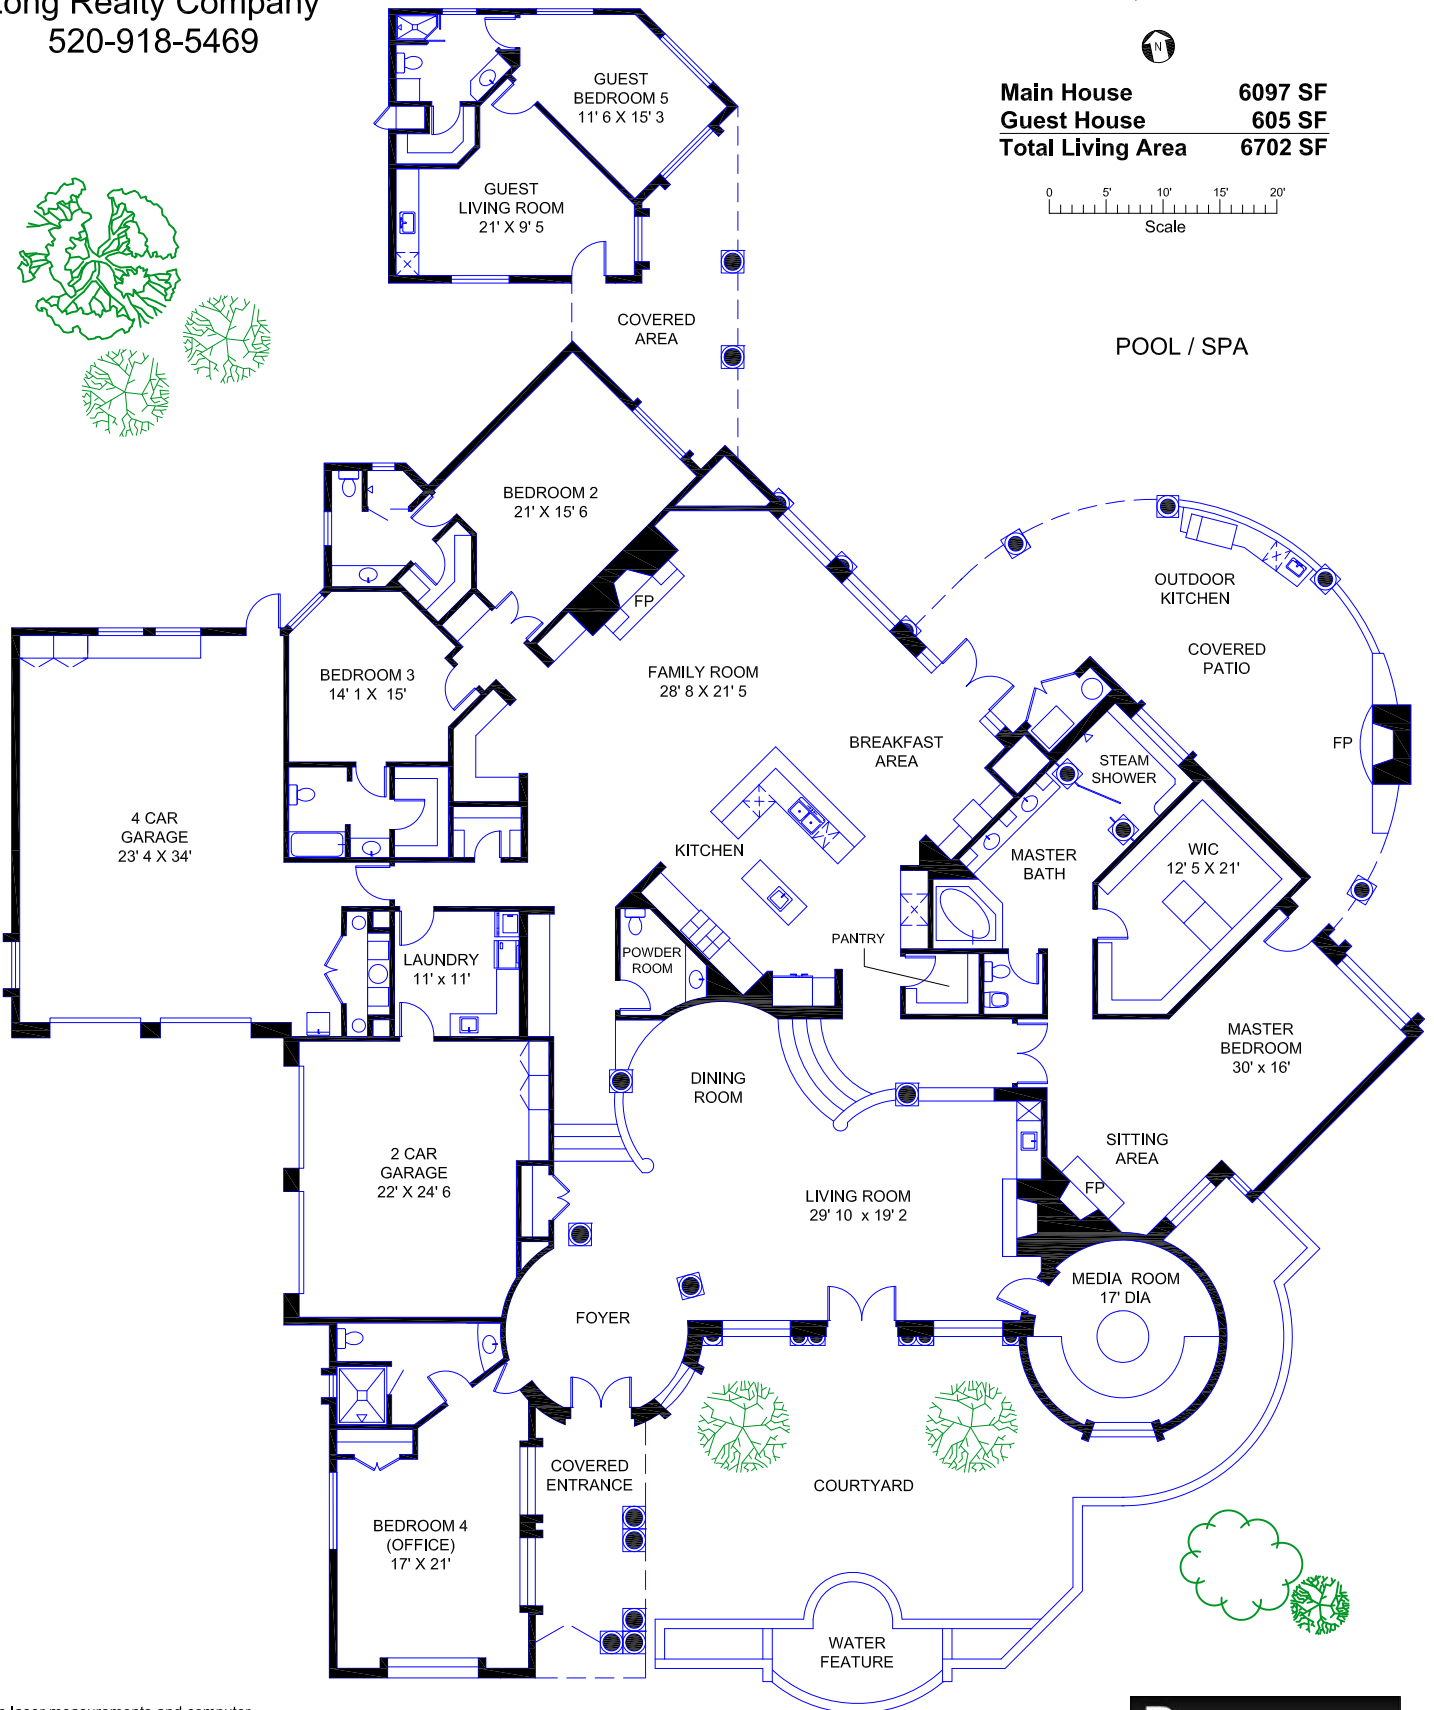

Presented by:  
**Janell Jellison**  
 Long Realty Company  
 520-918-5469

7827 N. Ancient Indian Drive  
 Tucson, AZ 85718

<b>Main House</b>	<b>6097 SF</b>
<b>Guest House</b>	<b>605 SF</b>
<b>Total Living Area</b>	<b>6702 SF</b>

The laser measurements and computer generated square footages meet the requirements of ANSI Z765-2003 Std for calculating square footage for single family residential buildings.

520-977-4814