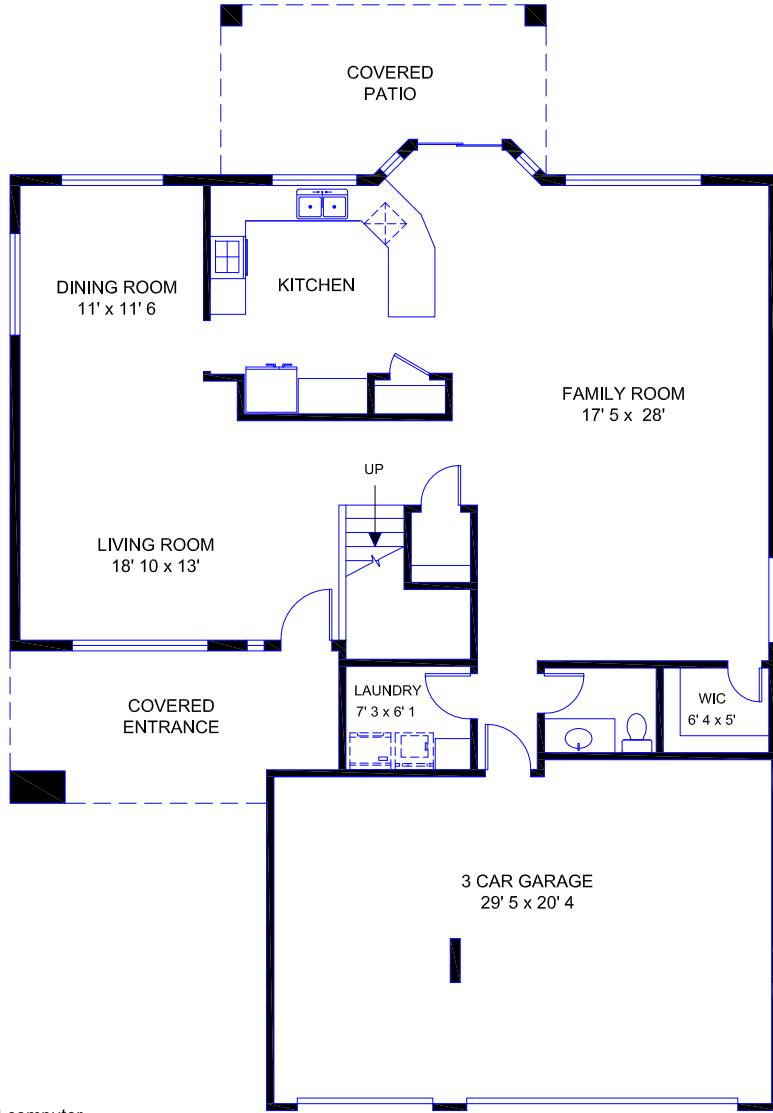

Presented by:
Edie Behr
 Long Realty Company
 520-247-3286

3383 N. Star Valley Ln
 Tucson, AZ 85745

Entrance Level	1472 SF
Upper Level	1357 SF
Total Living Area	2829 SF

The laser measurements and computer generated square footages meet the requirements of ANSI Z765-2003 Std for calculating square footage for single family residential buildings.