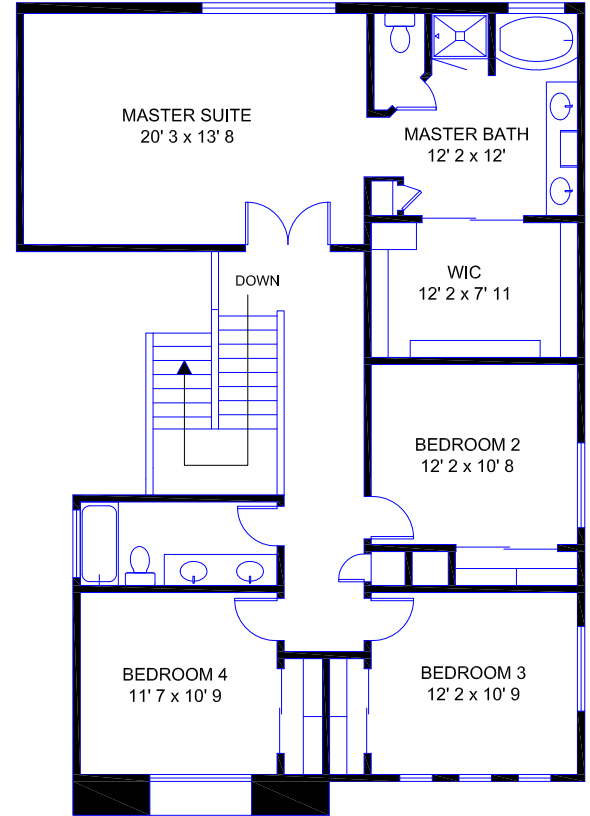

Presented by:
Edie Behr
 Long Realty Company
 520-247-3286

3383 N. Star Valley Ln
 Tucson, AZ 85745

Entrance Level	1472 SF
Upper Level	1357 SF
Total Living Area	2829 SF

The laser measurements and computer generated square footages meet the requirements of ANSI Z765-2003 Std for calculating square footage for single family residential buildings.