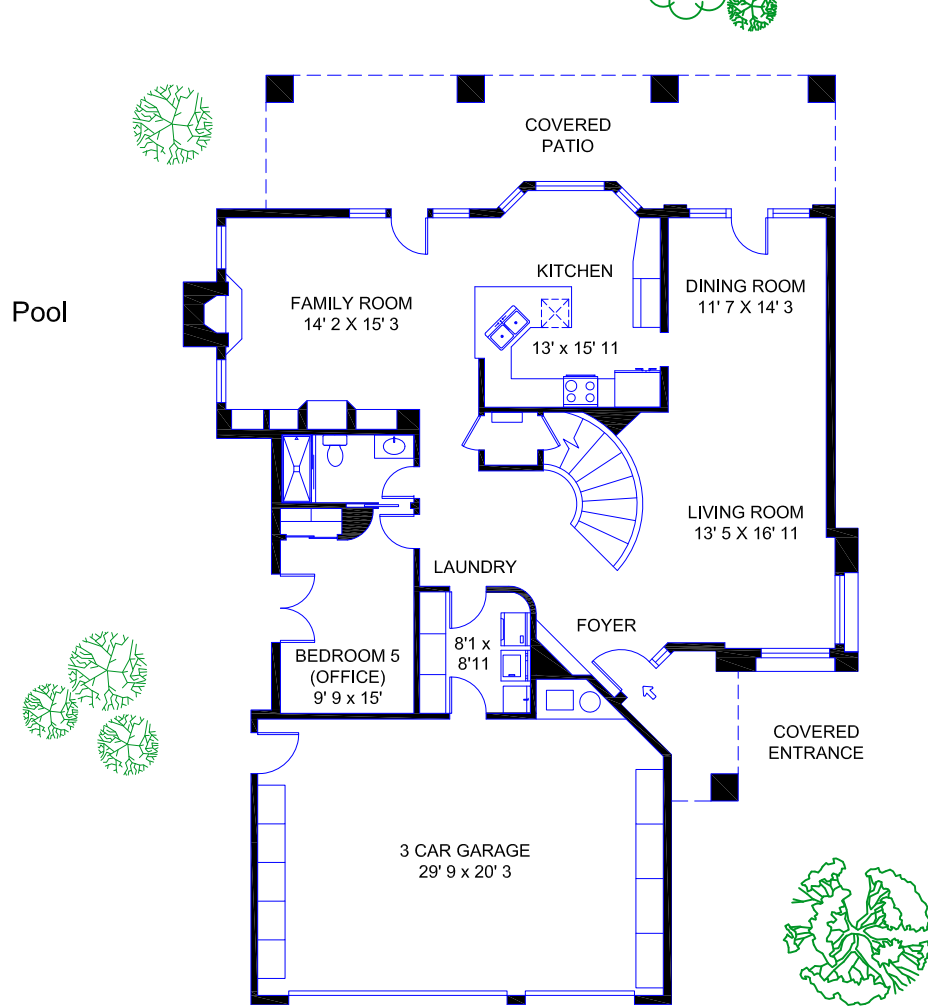

Spa with
Water Fall

6331 E. Placita Atiza
Tucson, AZ 85750

Presented by:
Janell Jellison
Long Realty Company
520-918-5469

Main Level 1576 SF
Upper Level 1747 SF
Total Living Area 3323 SF

The laser measurements and computer generated square footages meet the requirements of ANSI Z765-2003 Std for calculating square footage for single family residential buildings.