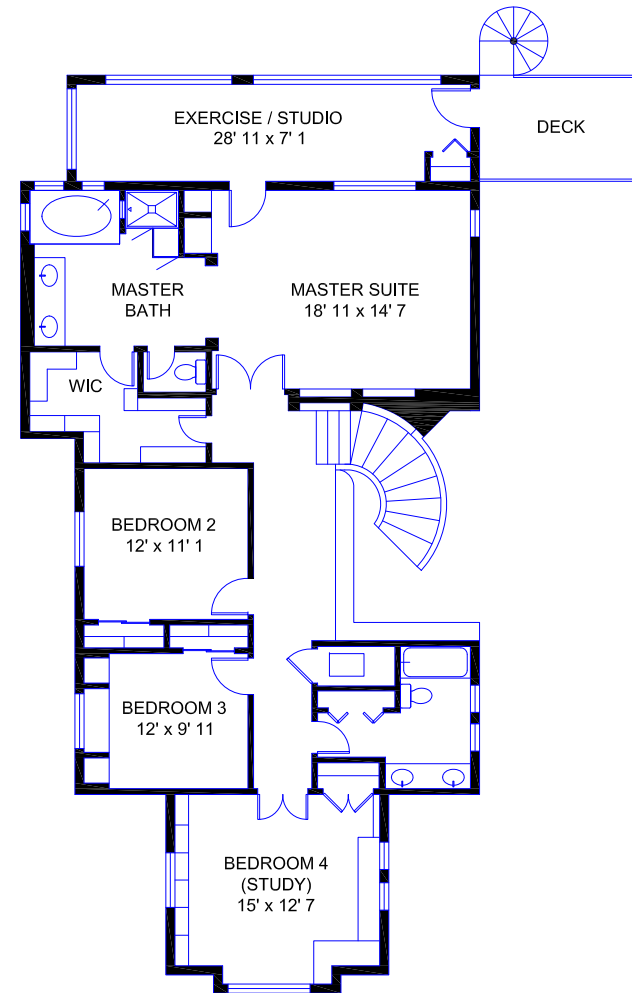

Spa with
Water Fall

6331 E. Placita Atiza
Tucson, AZ 85750

Presented by:
Janell Jellison
Long Realty Company
520-918-5469

Main Level 1576 SF
Upper Level 1747 SF
Total Living Area 3323 SF

The laser measurements and computer generated square footages meet the requirements of ANSI Z765-2003 Std for calculating square footage for single family residential buildings.