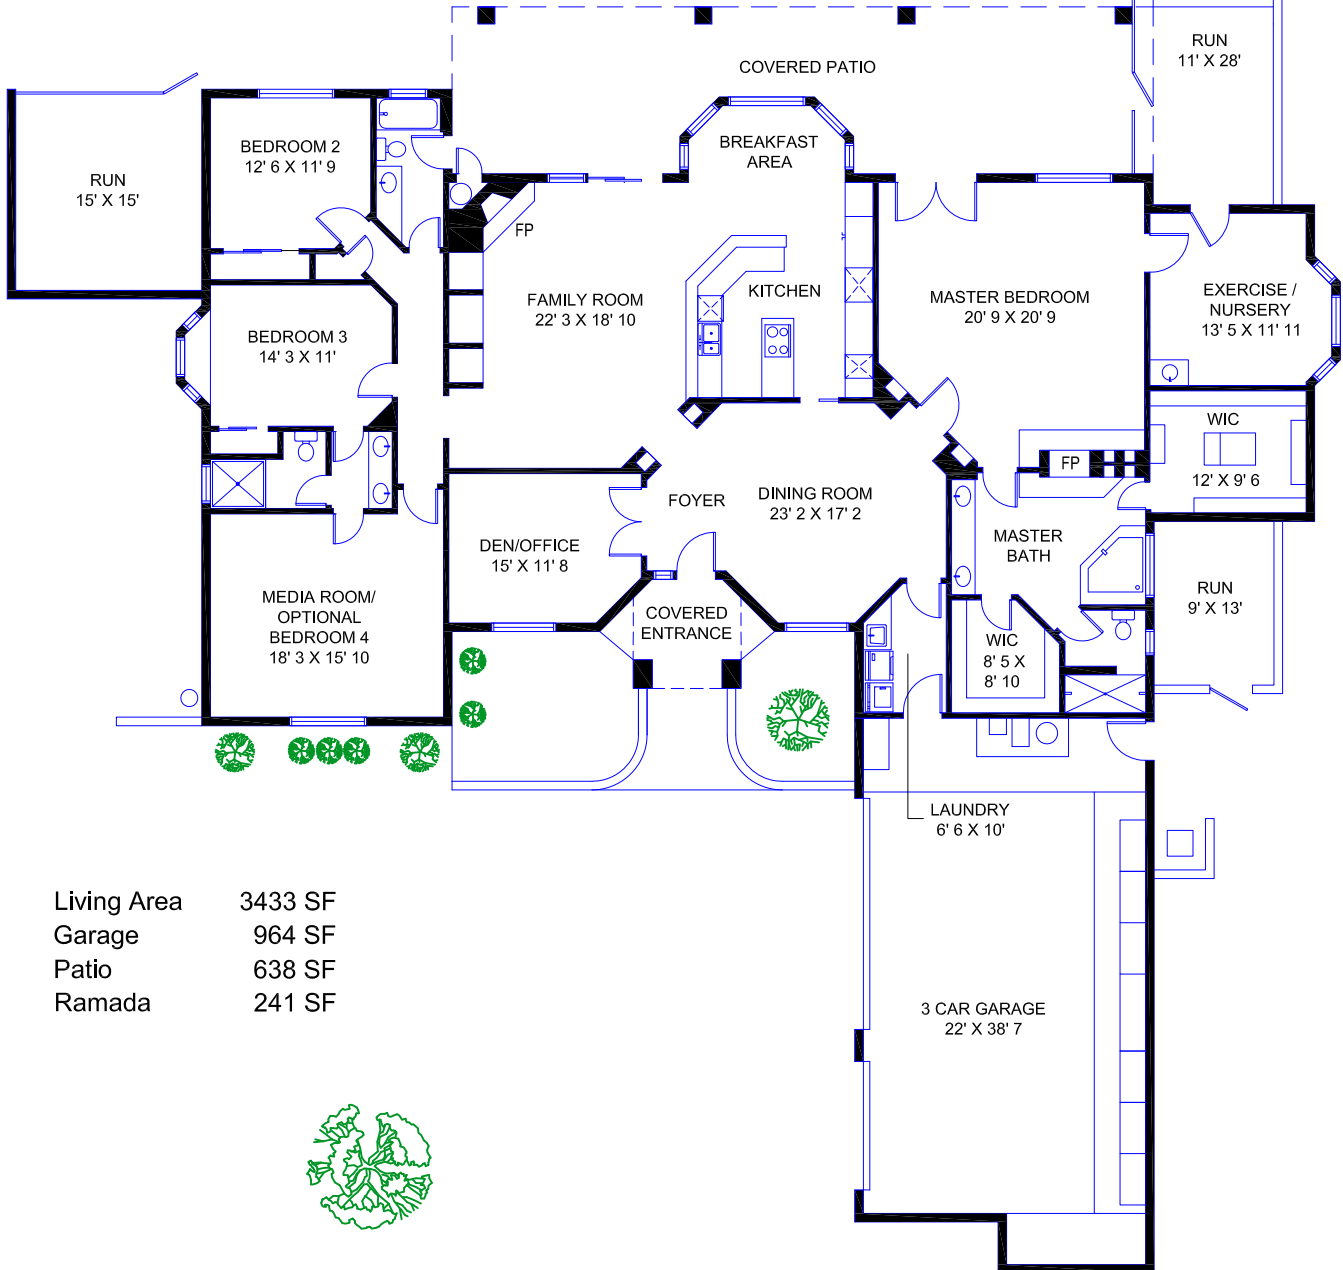

10100 E. Kleindale Rd.
Tucson, AZ 85749

Presented by:
Brian Wick
Realty Executives
Southern Arizona
520-275-0509

POOL/ SPA

Living Area 3433 SF
Garage 964 SF
Patio 638 SF
Ramada 241 SF

520-977-4814

The laser measurements and computer generated square footages meet the requirements of ANSI Z765-2003 Std for calculating square footage for single family residential buildings.