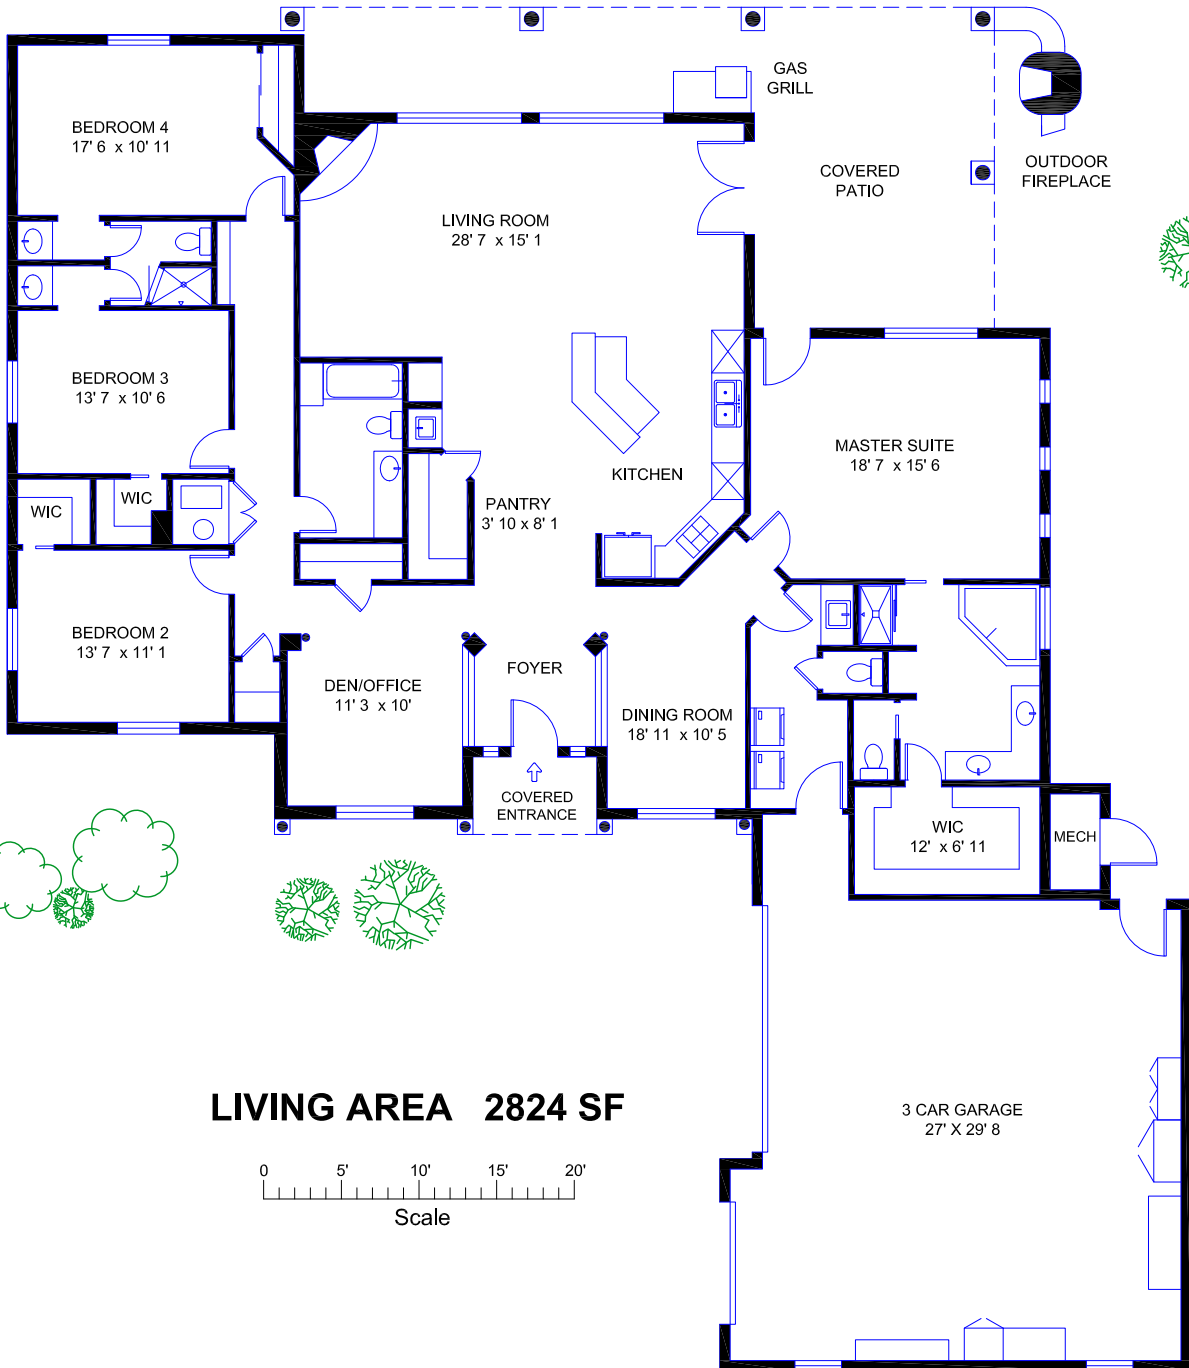

12031 N. Copper Spring Trail
Tucson, AZ 85755

Presented by:
Tim Harris
Long Realty Company
520-977-0554

POOL/SPA

LIVING AREA 2824 SF

520-977-4814

The laser measurements and computer generated square footages meet the requirements of ANSI Z765-2003 Std for calculating square footage for single family residential buildings.