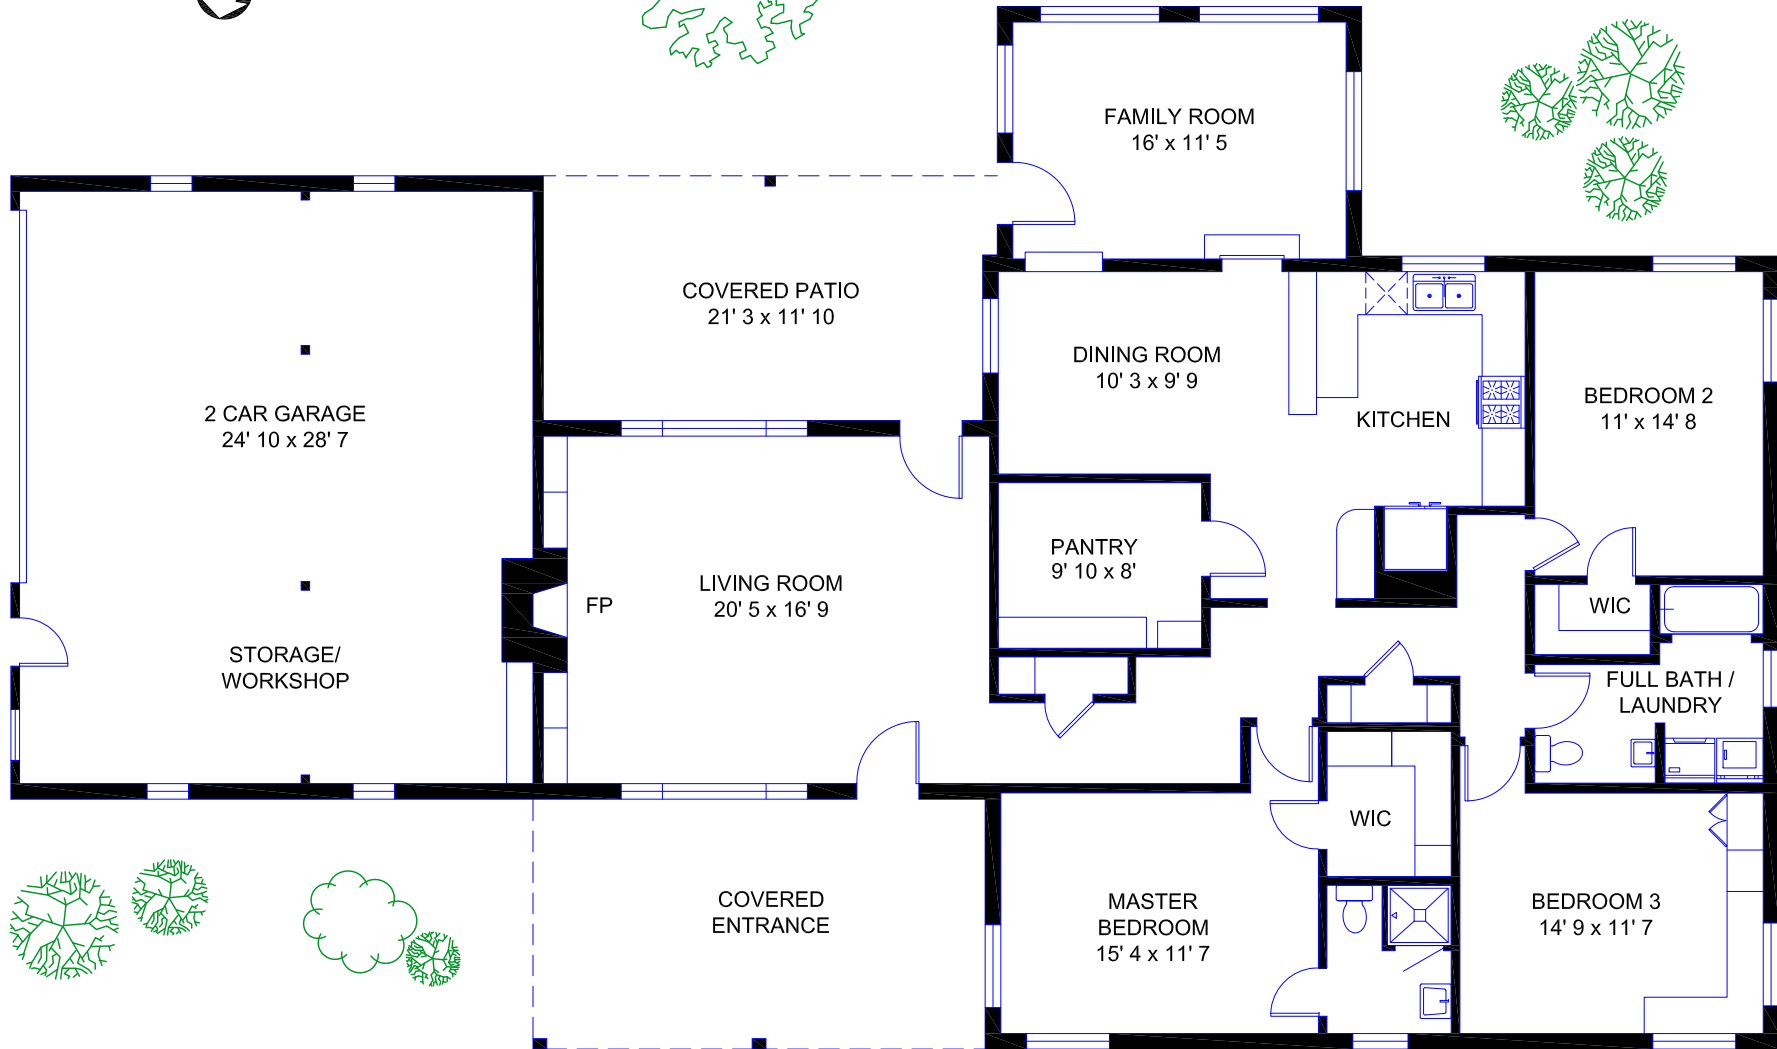

110 E. Yvon Drive  
Tucson, AZ 85704

Presented by:  
**Peter Ware, CRB, CRS**  
Long Realty Company  
520-907-1372

SITE VISIT JUN 2010

520-977-4814

LIVING AREA 2080 SF

The laser measurements and computer generated square footages meet the requirements of ANSI Z765-2003 Std for calculating square footage for single family residential buildings.