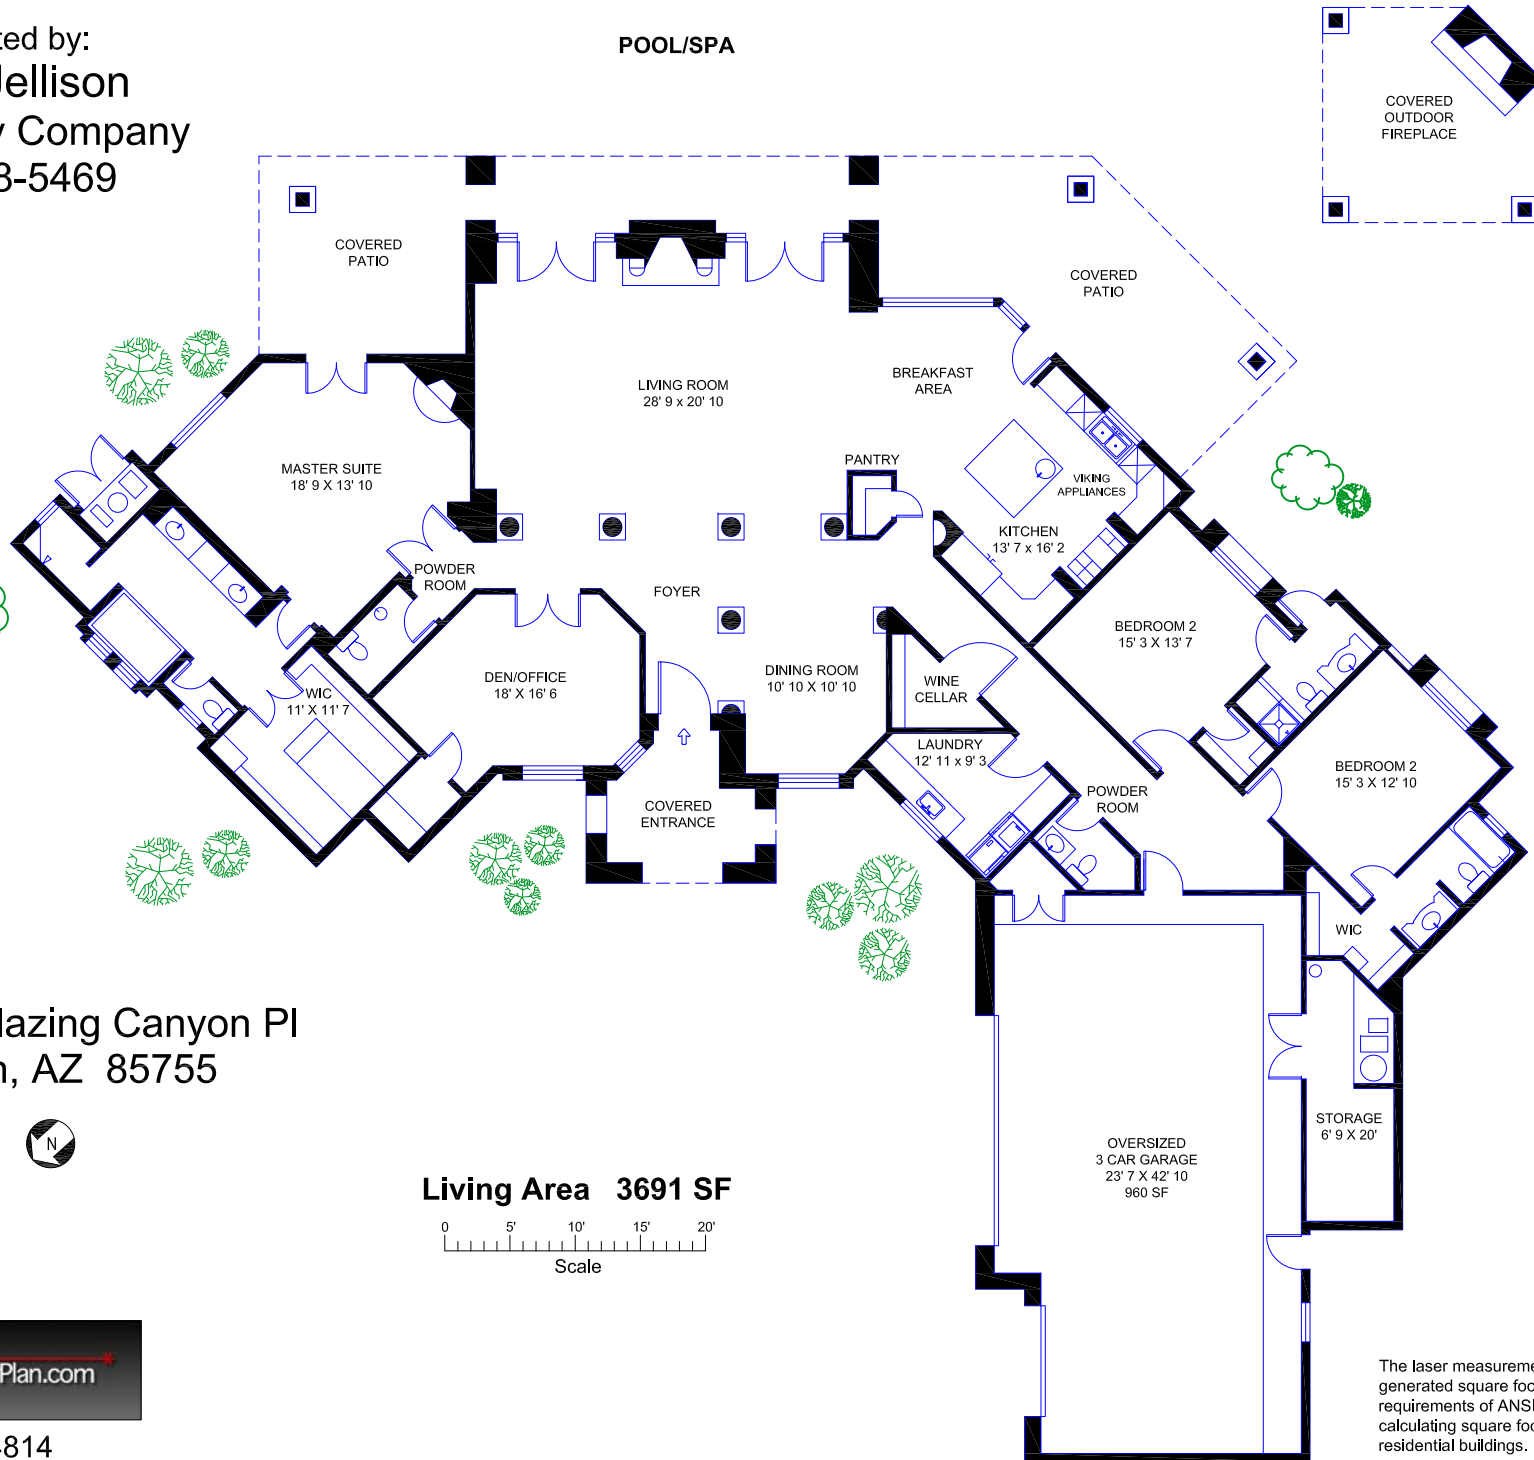

Presented by:
Janell Jellison
Long Realty Company
520-918-5469

POOL/SPA

14153 N. Blazing Canyon Pl
Tucson, AZ 85755

Living Area 3691 SF

520-977-4814

The laser measurements and computer generated square footages meet the requirements of ANSI Z765-2003 Std for calculating square footage for single family residential buildings.