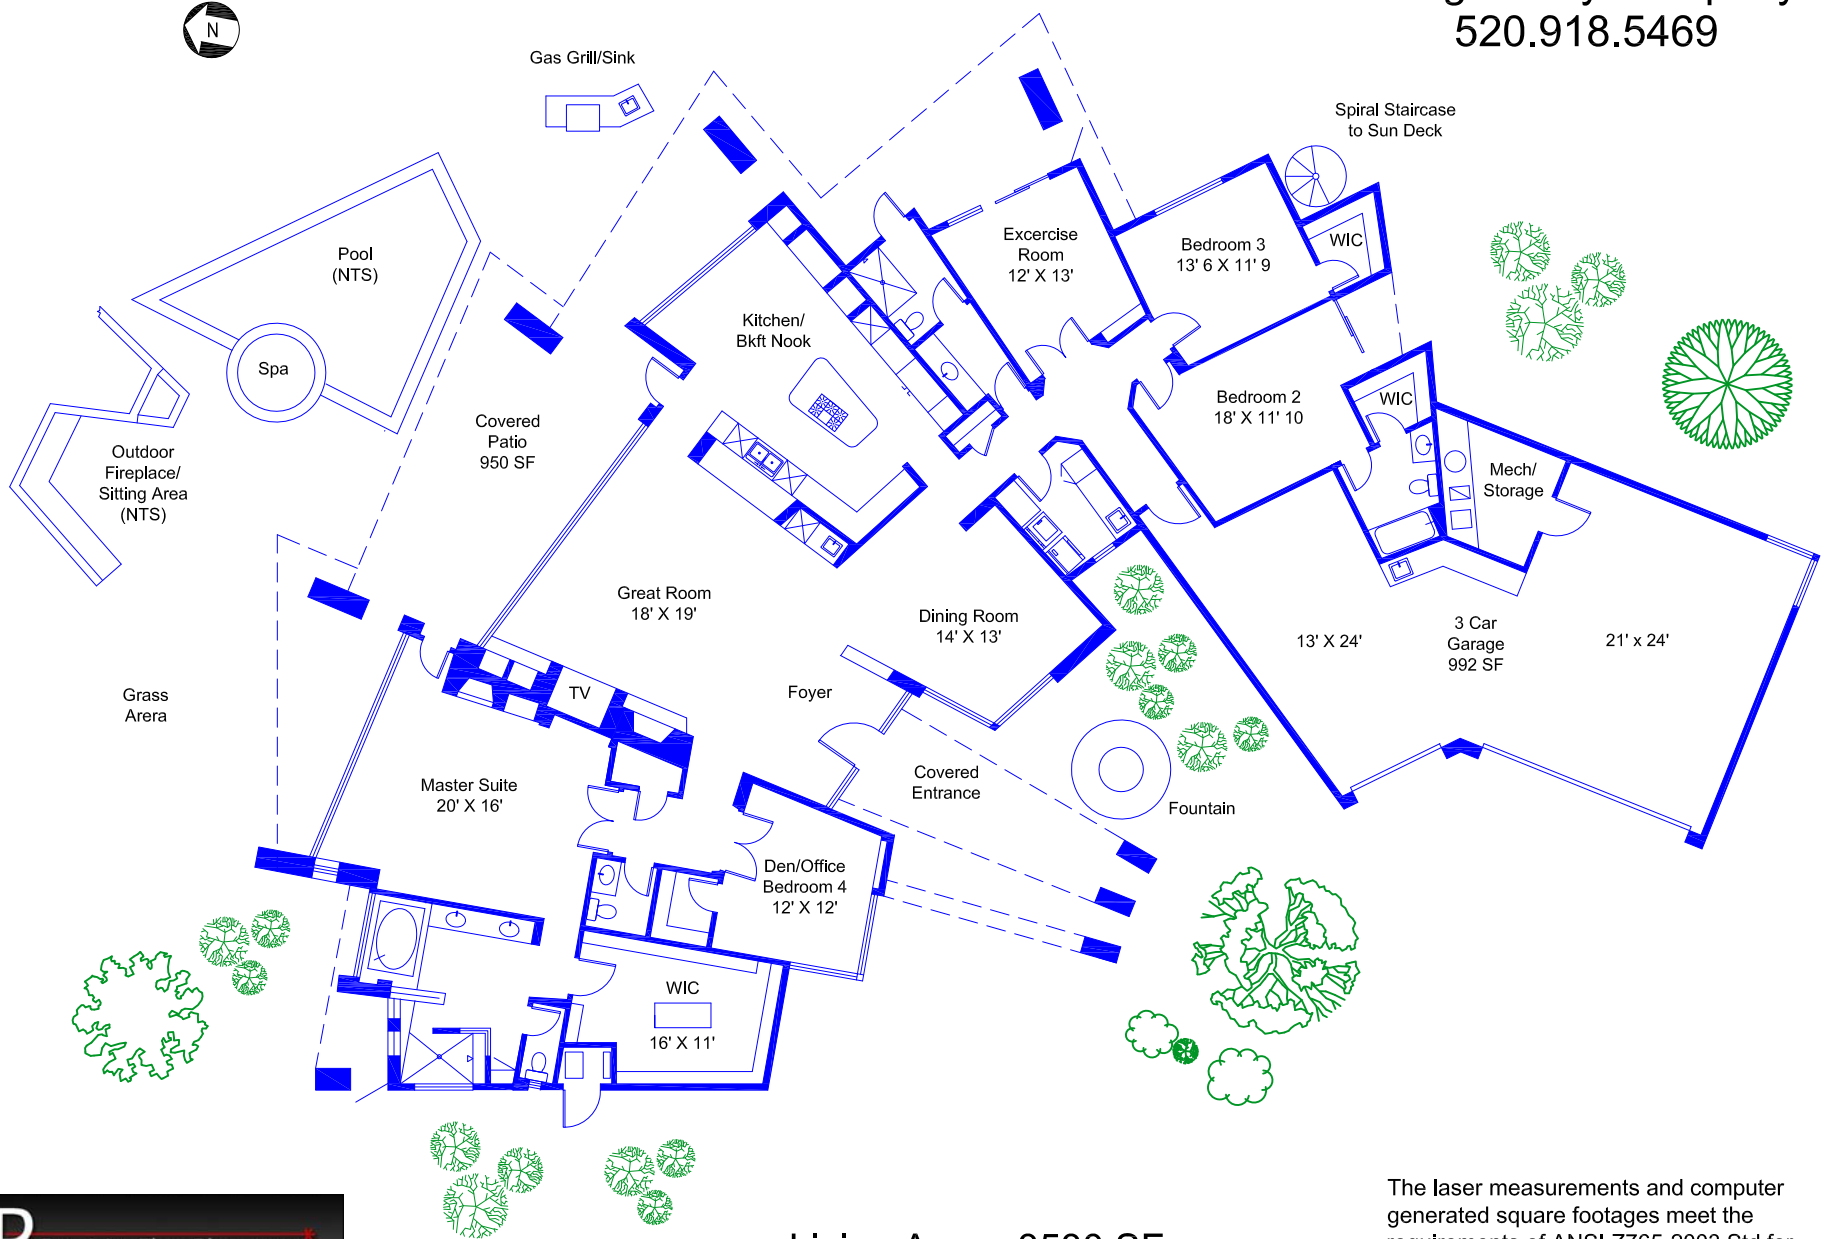

2072 E. Quiet Canyon Dr.
Tucson, AZ 85718

Presented by:
Janell Jellison
Long Realty Company
520.918.5469

Living Area 3530 SF

The laser measurements and computer generated square footages meet the requirements of ANSI Z765-2003 Std for calculating square footage for single family residential buildings.

520-977-4814