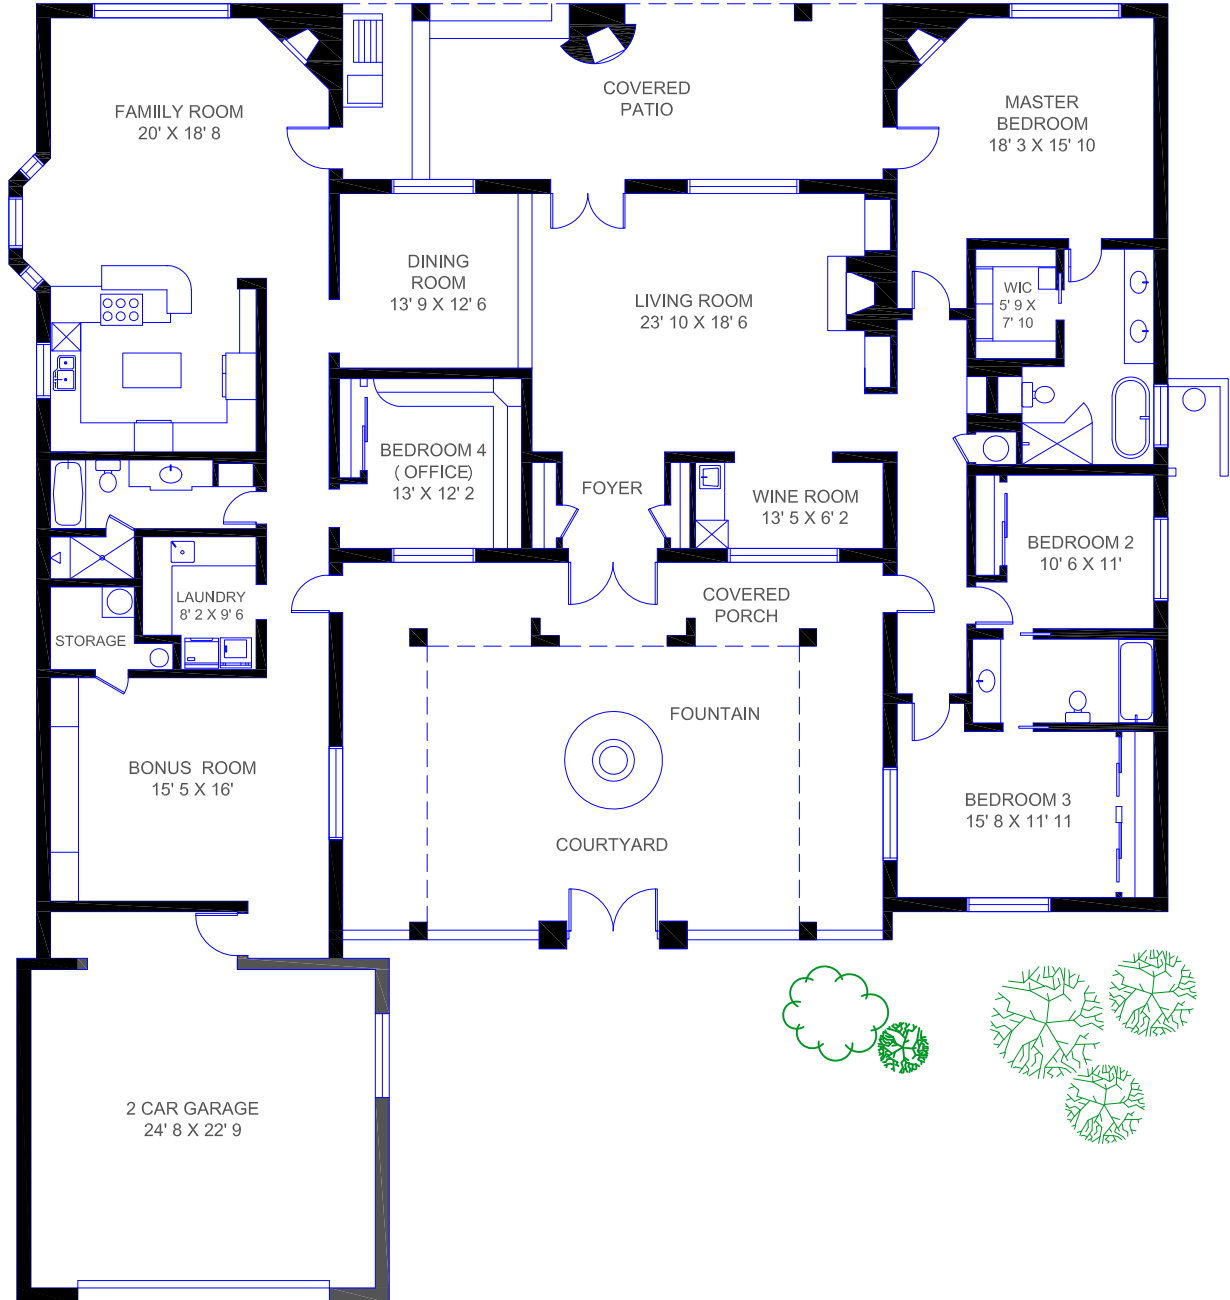

2701 E. Camino Pablo
Tucson, AZ 85718

Presented by:
Janell Jellison
Long Realty Company
520-918-5469

POOL / SPA

Living Area 3856 SF

The laser measurements and computer generated square footages meet the requirements of ANSI Z765-2003 Std for calculating square footage for single family residential buildings.