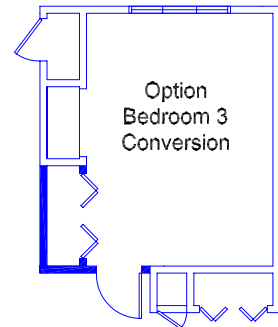

1407 W. Sendero Uno Tucson, AZ 85704

Presented by:
Ed Saffran
Long Realty Company
520.869.2844

Living Area
2572 SF

SCALE

The laser measurements and computer generated square footages, although deemed reliable, are not guaranteed and should be independently verified.