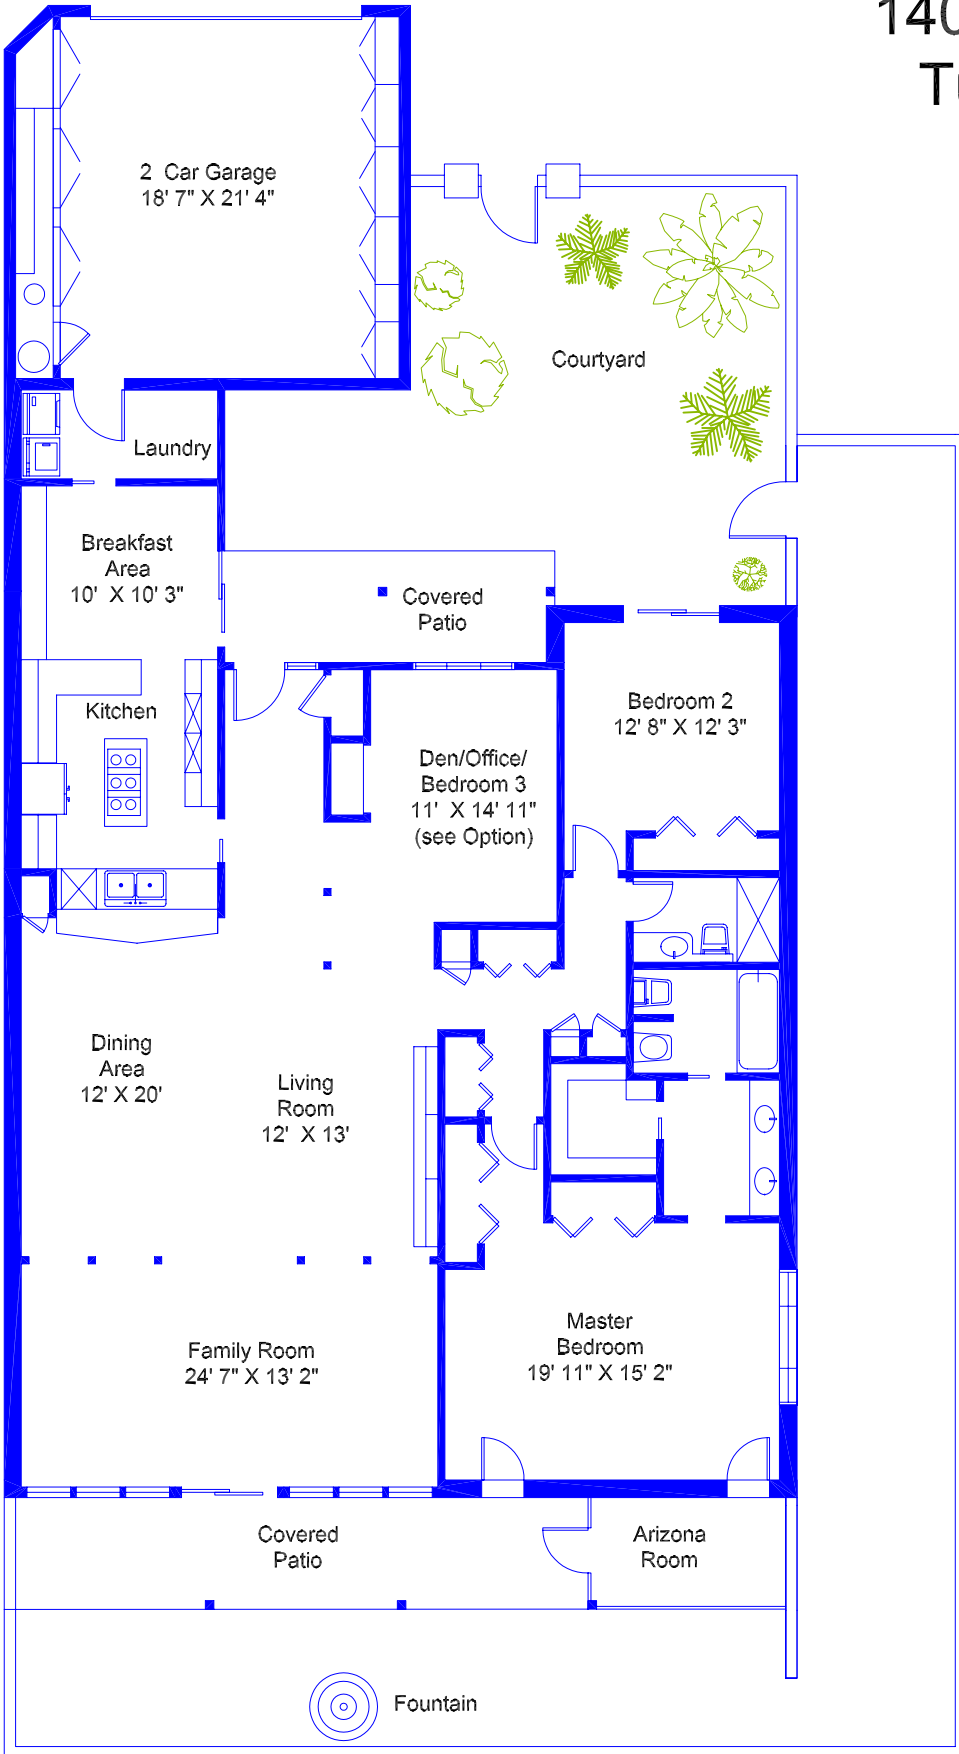

1407 W. Sendero Uno Tucson, AZ 85704

Presented by:
Ed Saffran
Long Realty Company
520.869.2844

Living Area
2572 SF

SCALE

The laser measurements and computer generated square footages, although deemed reliable, are not guaranteed and should be independently verified.