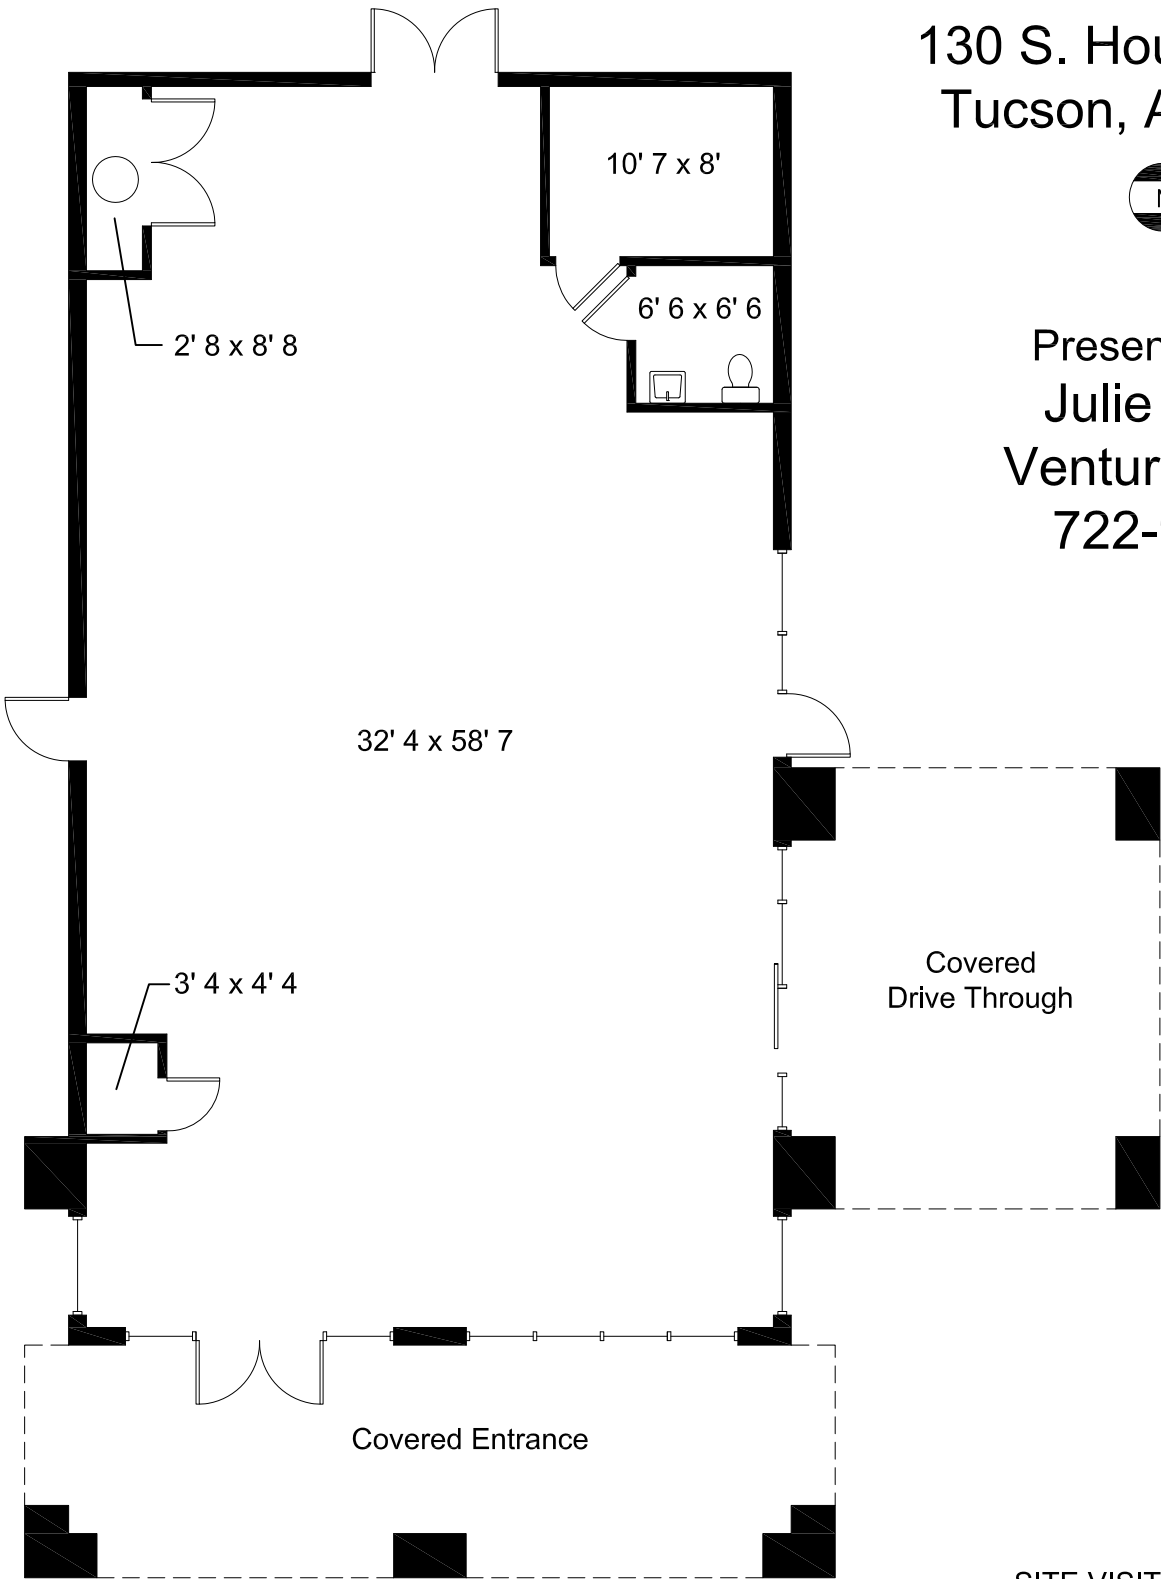

130 S. Houghton Rd.
Tucson, AZ 85748

Presented by:
Julie Niles
Venture West
722-9292

Gross Area 2050 SF

SITE VISIT AUG 2009

520-977-4814