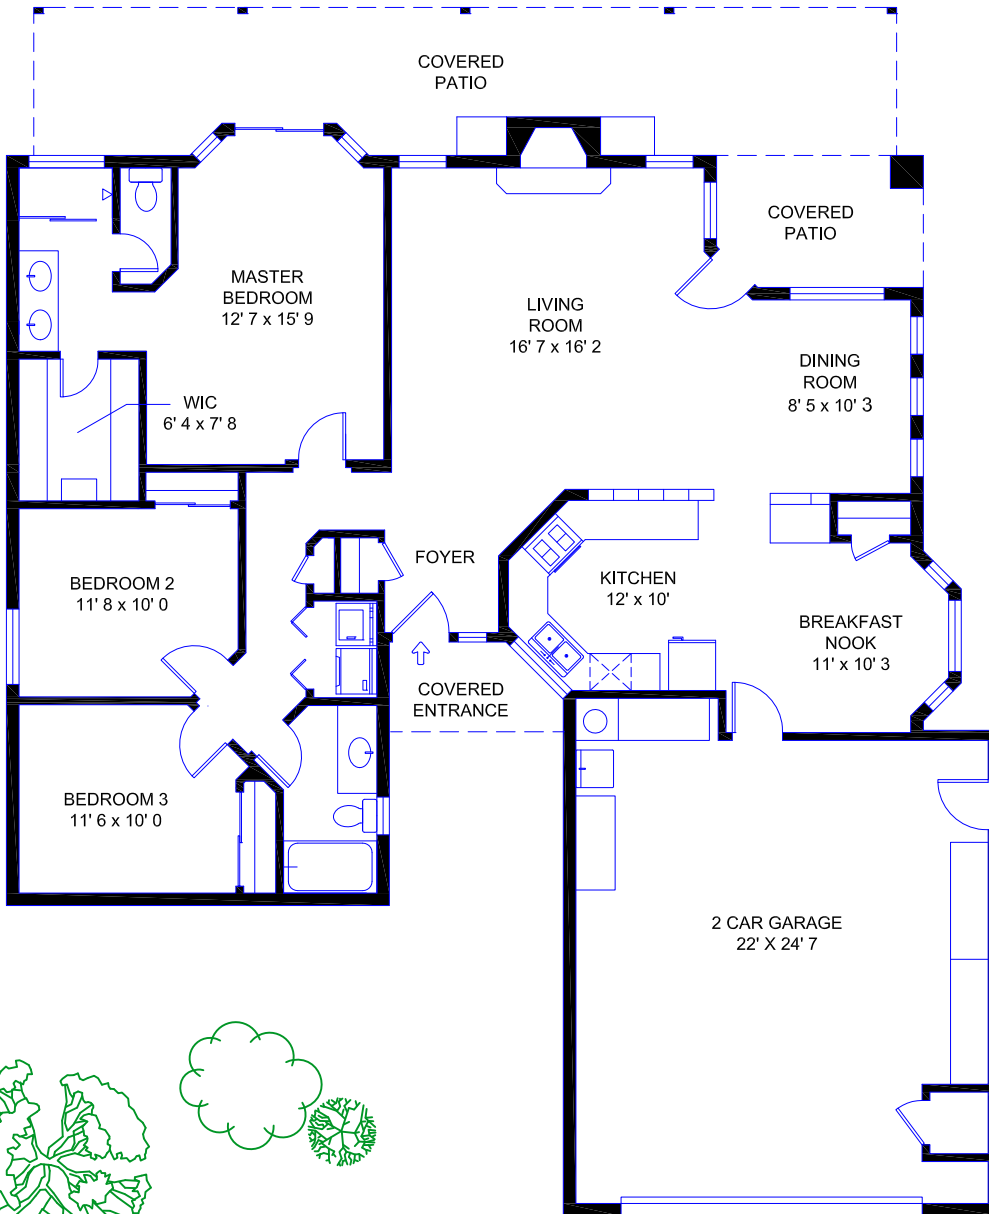

4473 N. Little Rock Dr.
Tucson, AZ 85750

Presented by:
Janell Jellison
Long Realty Company
520-918-5469

Living Area 1583 SF

The laser measurements and computer generated square footages meet the requirements of ANSI Z765-2003 Std for calculating square footage for single family residential buildings.