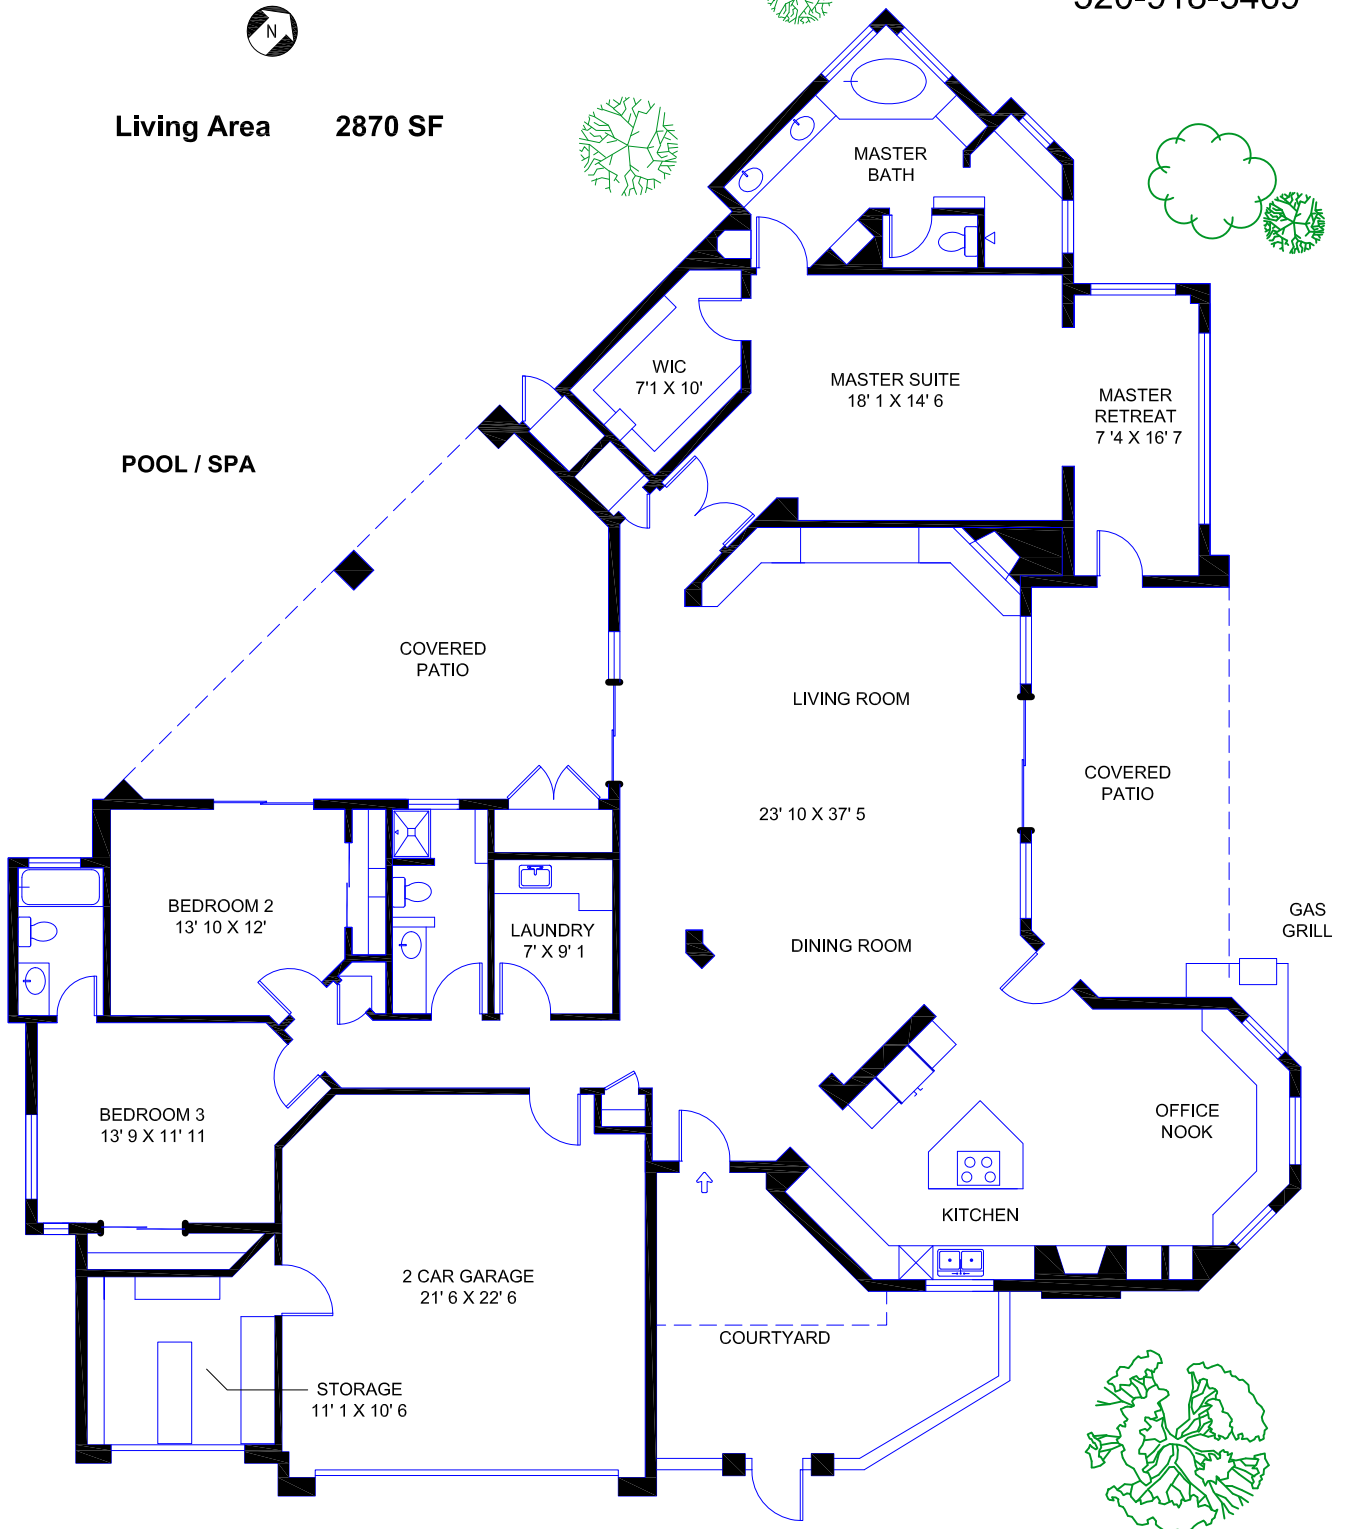

6351 N. Calle Noche Serena
Tucson, AZ 85750

Presented by:
Janell Jellison
Long Realty Company
520-918-5469

Living Area 2870 SF

The laser measurements and computer generated square footages meet the requirements of ANSI Z765-2003 Std for calculating square footage for single family residential buildings.