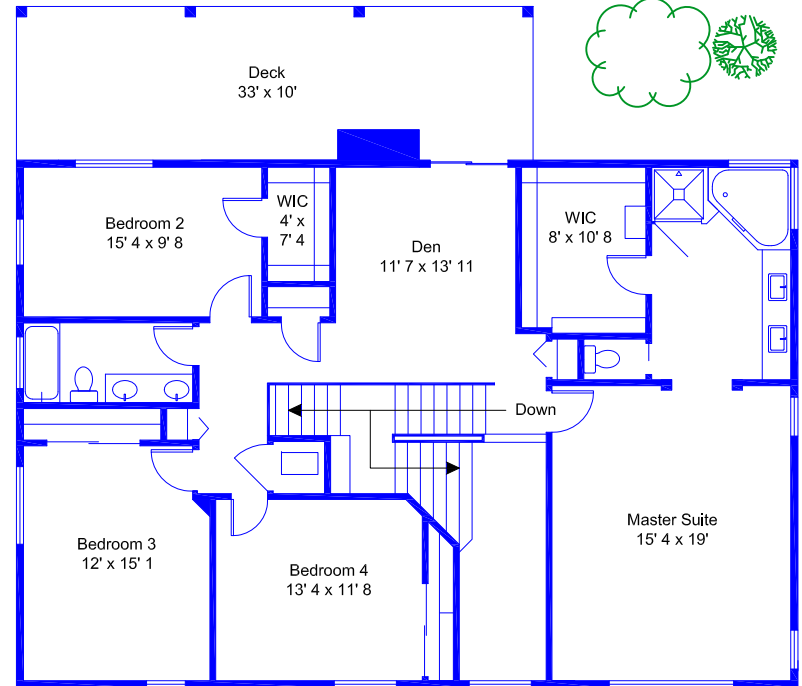

10960 Honeybee Place
Tucson, AZ 85737

POOL/SPA

Presented by:
Mary Showalter
Long Realty Company
520.241.1478

Main Level	1742 SF
Upper Level	1626 SF
Total Living Area	3368 SF

Garage	708 SF
Patio/Deck	610 SF

520-977-4814

Scale

The laser measurements and computer generated square footages meet the requirements of ANSI Z765-2003 Std for calculating square footage for single family residential buildings.