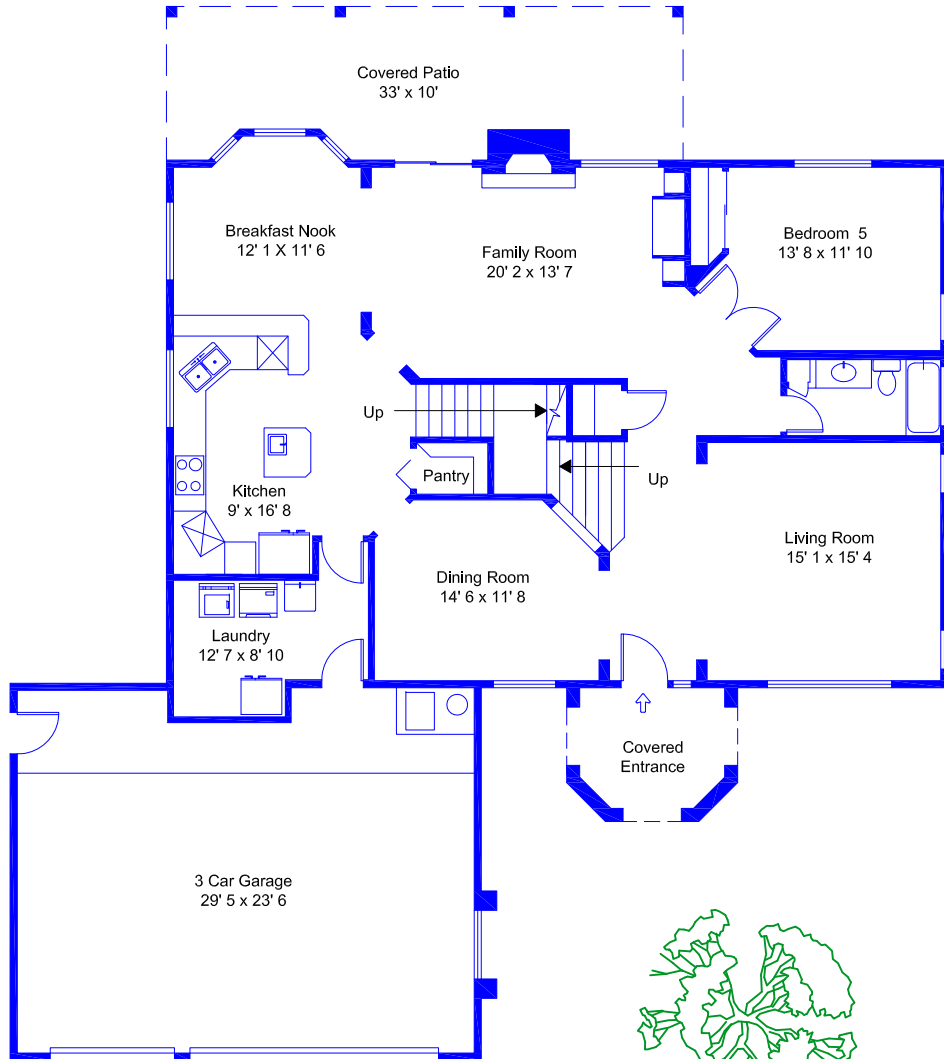

10960 Honeybee Place
Tucson, AZ 85737

POOL/SPA

Presented by:
Mary Showalter
Long Realty Company
520.241.1478

Main Level	1742 SF
Upper Level	1626 SF
Total Living Area	3368 SF

Garage	708 SF
Patio/Deck	610 SF

520-977-4814

Scale

The laser measurements and computer generated square footages meet the requirements of ANSI Z765-2003 Std for calculating square footage for single family residential buildings.