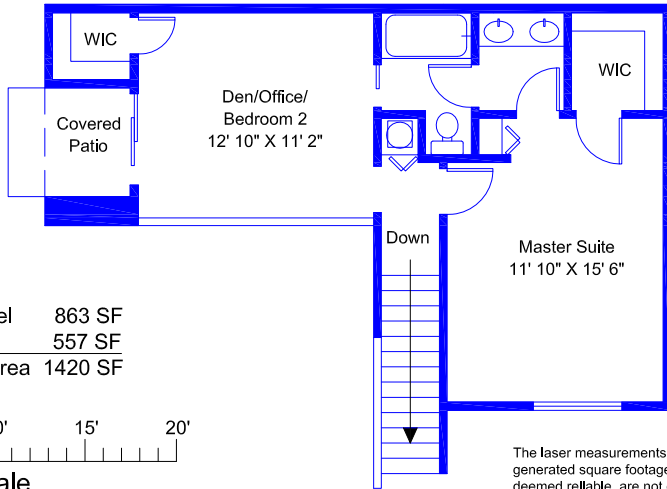

5051 N. Sabino Canyon Rd.
 Building 17 Unit 1164
 Tucson, AZ 85750

Presented by:
 Kimberlyn Drew
 Long Realty Company
 520.237.1408

Entrance Level 863 SF
 Upper Level 557 SF
 Total Living Area 1420 SF

The laser measurements and computer generated square footages, although deemed reliable, are not guaranteed and should be independently verified.