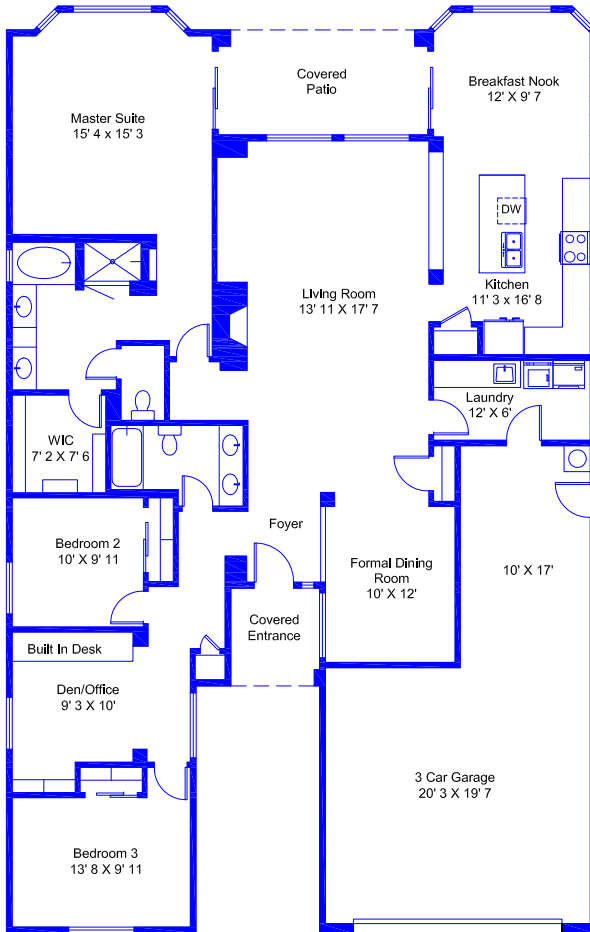

11628 N. Sage Brook Rd.
Tucson, AZ 85737

Living Area
2200 SF

Presented by:
Sherry Medina
Coldwell Banker
520-419-7694

520-977-4814