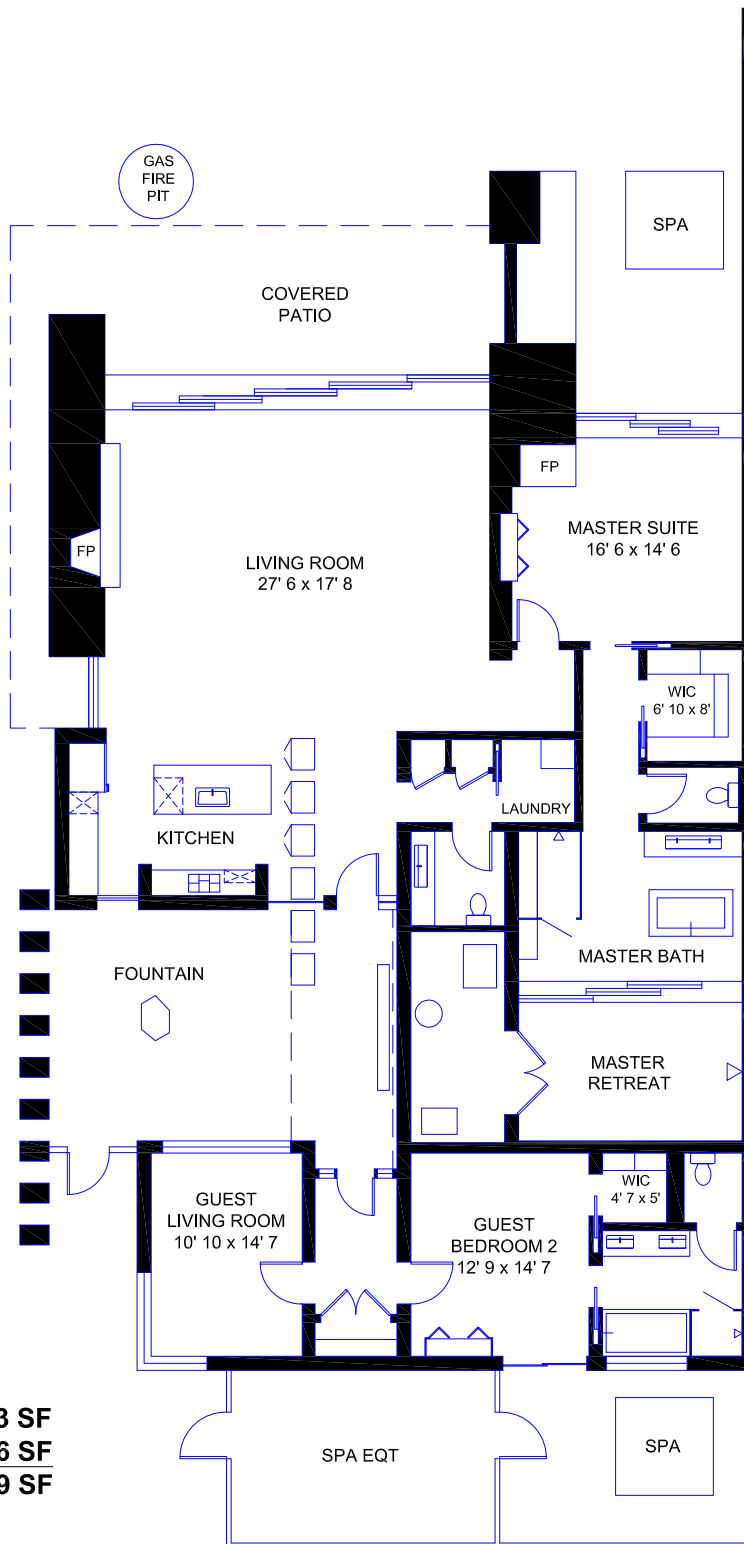

5000 E. Via Estancia Miraval
 Unit #7
 Tucson, AZ 85739

Presented by:
 Janell Jellison
 Long Realty Company
 520-918-5469

Main House 2013 SF
Guest House 716 SF
Total Living Area 2729 SF

The laser measurements and computer generated square footages meet the requirements of ANSI Z765-2003 Std for calculating square footage for single family residential buildings.