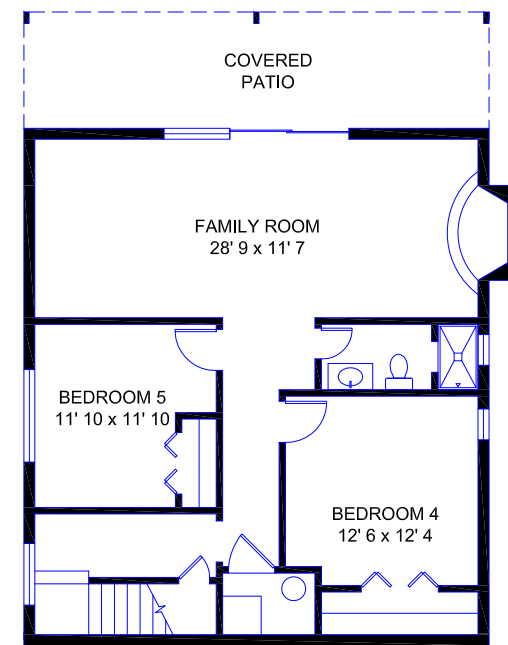

1001 E. Orange Grove Rd.  
Tucson, AZ 85718

Presented by:  
Jen O'Brien  
Long Realty Company  
520-401-3840

|                          |                |
|--------------------------|----------------|
| Main Level               | 1960 SF        |
| Lower Level              | 1014 SF        |
| <b>Total Living Area</b> | <b>2974 SF</b> |