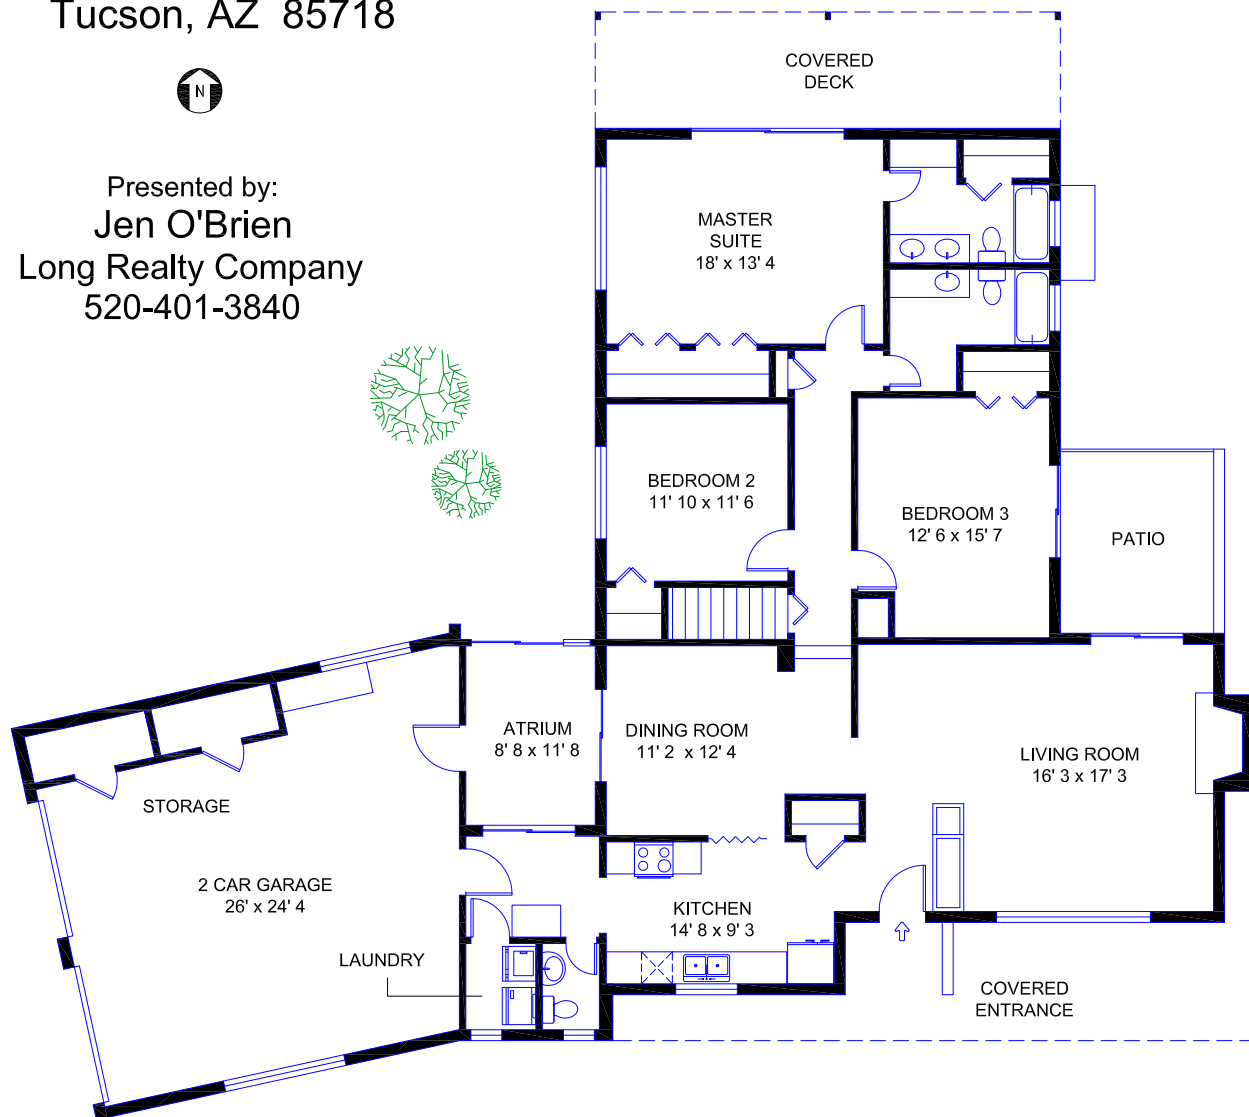

1001 E. Orange Grove Rd.  
Tucson, AZ 85718

Presented by:  
Jen O'Brien  
Long Realty Company  
520-401-3840

|                          |                |
|--------------------------|----------------|
| Main Level               | 1960 SF        |
| Lower Level              | 1014 SF        |
| <b>Total Living Area</b> | <b>2974 SF</b> |